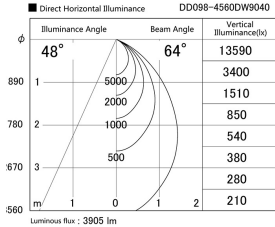

Item no. DD098-4560DW9040

Series Name:  $\Phi$ 150 Spark

Dark Mirror Reflector

Installation	Recessed mount
Type	$\Phi$ 150 Spark
Fixture wattage	44.3W
Beam angle	64 deg
Color Temp.	4000K
CRI	Ra>90
Luminous	3904 lm
Body	Die-cast aluminum alloy
Body finish	N/A
Trim finish	White
Reflector finish	Dark Mirror
IP Rate	IP20
Light source	COB module
Input Voltage	AC220~240V
Dimming Type	Non-Dimmable
Certificate	CE, CCC
Cut Hole	150mm

Height (Weight)	
65.3W	152 (1.5kg)
48.5W	152 (1.5kg)
44.3W	132 (1.3kg)
33.8W	132 (1.3kg)
30.3W	132 (1.3kg)
23.0W	102 (1.0kg)