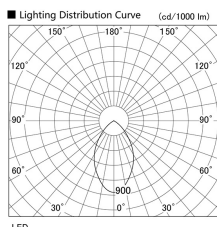

Item no. DD098-4560DW9040

Series Name: Φ 150 Spark

Dark Mirror Reflector

Installation	Recessed mount
Type	
Fixture wattage	44.3W
Beam angle	64 deg
Color Temp.	4000K
CRI	Ra>90
Luminous	3904 lm
Body	Die-cast aluminum alloy
Body finish	N/A
Trim finish	White
Reflector finish	Dark Mirror
IP Rate	IP20
Light source	COB module
Input Voltage	AC220~240V
Dimming Type	Non-Dimmable
Certificate	CE, CCC
Cut Hole	150mm

Height (Weight)	
65.3W	152 (1.5kg)
48.5W	152 (1.5kg)
44.3W	132 (1.3kg)
33.8W	132 (1.3kg)
30.3W	132 (1.3kg)
23.0W	102 (1.0kg)