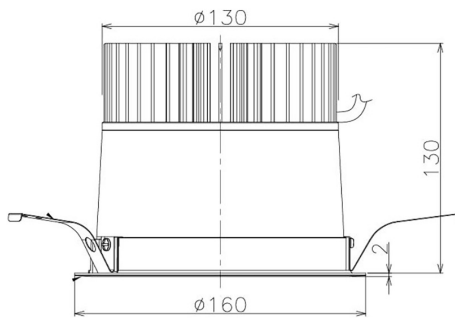

Item no. DD098-4560DW9040

Series Name:  $\Phi$ 150 Spark

Dark Mirror Reflector

Installation	Recessed mount
Type	$\Phi$ 150 Spark
Fixture wattage	44.3W
Beam angle	64 deg
Color Temp.	4000K
CRI	Ra>90
Luminous	3904 lm
Body	Die-cast aluminum alloy
Body finish	N/A
Trim finish	White
Reflector finish	Dark Mirror
IP Rate	IP20
Light source	COB module
Input Voltage	AC220~240V
Dimming Type	Non-Dimmable
Certificate	CE, CCC
Cut Hole	150mm

Height (Weight)	
65.3W	152 (1.5kg)
48.5W	152 (1.5kg)
44.3W	132 (1.3kg)
33.8W	132 (1.3kg)
30.3W	132 (1.3kg)
23.0W	102 (1.0kg)