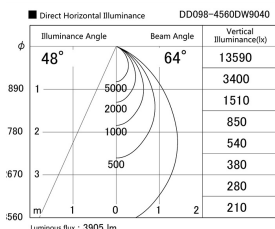

Item no. DD098-4560DW9040

Series Name: Φ 150 Spark

Dark Mirror Reflector

Installation	Recessed mount
Type	
Fixture wattage	44.3W
Beam angle	64 deg
Color Temp.	4000K
CRI	Ra>90
Luminous	3904 lm
Body	Die-cast aluminum alloy
Body finish	N/A
Trim finish	White
Reflector finish	Dark Mirror
IP Rate	IP20
Light source	COB module
Input Voltage	AC220~240V
Dimming Type	Non-Dimmable
Certificate	CE, CCC
Cut Hole	150mm

Height (Weight)	
65.3W	152 (1.5kg)
48.5W	152 (1.5kg)
44.3W	132 (1.3kg)
33.8W	132 (1.3kg)
30.3W	132 (1.3kg)
23.0W	102 (1.0kg)