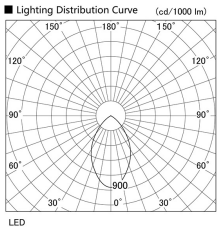

Item no. DD098-4560DW9040

Series Name:  $\Phi$ 150 Spark

Dark Mirror Reflector

Installation	Recessed mount
Type	$\Phi$ 150 Spark
Fixture wattage	44.3W
Beam angle	64 deg
Color Temp.	4000K
CRI	Ra>90
Luminous	3904 lm
Body	Die-cast aluminum alloy
Body finish	N/A
Trim finish	White
Reflector finish	Dark Mirror
IP Rate	IP20
Light source	COB module
Input Voltage	AC220~240V
Dimming Type	Non-Dimmable
Certificate	CE, CCC
Cut Hole	150mm

Height (Weight)	
65.3W	152 (1.5kg)
48.5W	152 (1.5kg)
44.3W	132 (1.3kg)
33.8W	132 (1.3kg)
30.3W	132 (1.3kg)
23.0W	102 (1.0kg)