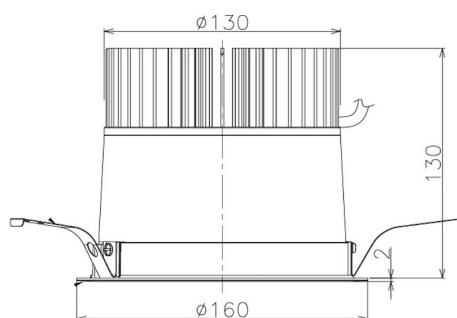

Item no. DD098-4560DW9040

Series Name: Φ 150 Spark

Dark Mirror Reflector

Installation	Recessed mount
Type	
Fixture wattage	44.3W
Beam angle	64 deg
Color Temp.	4000K
CRI	Ra>90
Luminous	3904 lm
Body	Die-cast aluminum alloy
Body finish	N/A
Trim finish	White
Reflector finish	Dark Mirror
IP Rate	IP20
Light source	COB module
Input Voltage	AC220~240V
Dimming Type	Non-Dimmable
Certificate	CE, CCC
Cut Hole	150mm

Height (Weight)	
65.3W	152 (1.5kg)
48.5W	152 (1.5kg)
44.3W	132 (1.3kg)
33.8W	132 (1.3kg)
30.3W	132 (1.3kg)
23.0W	102 (1.0kg)