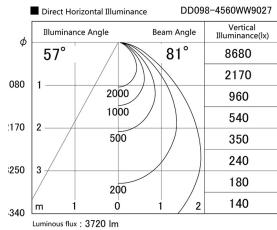

Item no. DD098-4560WW9027

Series Name: Φ 150 Spark

White Reflector

Installation	Recessed mount
Type	
Fixture wattage	44.3W
Beam angle	64 deg
Color Temp.	2700K
CRI	Ra>90
Luminous	3721 lm
Body	Die-cast aluminum alloy
Body finish	N/A
Trim finish	White
Reflector finish	White
IP Rate	IP20
Light source	COB module
Input Voltage	AC220~240V
Dimming Type	Non-Dimmable
Certificate	CE, CCC
Cut Hole	150mm

Height (Weight)	
65.3W	152 (1.5kg)
48.5W	152 (1.5kg)
44.3W	132 (1.3kg)
33.8W	132 (1.3kg)
30.3W	132 (1.3kg)
23.0W	102 (1.0kg)