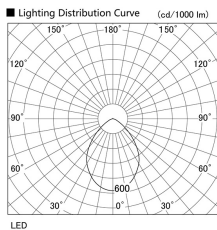

Item no. DD098-4560WW9027

Series Name: Φ 150 Spark

White Reflector

Installation	Recessed mount
Type	
Fixture wattage	44.3W
Beam angle	64 deg
Color Temp.	2700K
CRI	Ra>90
Luminous	3721 lm
Body	Die-cast aluminum alloy
Body finish	N/A
Trim finish	White
Reflector finish	White
IP Rate	IP20
Light source	COB module
Input Voltage	AC220~240V
Dimming Type	Non-Dimmable
Certificate	CE, CCC
Cut Hole	150mm

Height (Weight)	
65.3W	152 (1.5kg)
48.5W	152 (1.5kg)
44.3W	132 (1.3kg)
33.8W	132 (1.3kg)
30.3W	132 (1.3kg)
23.0W	102 (1.0kg)