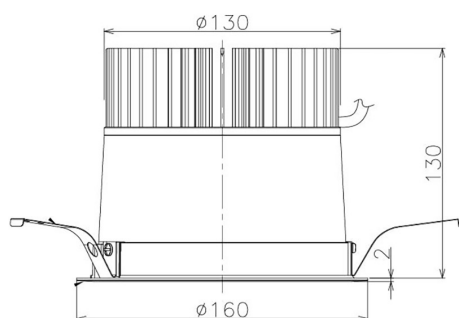

Item no. DD098-4560WW9027

Series Name: Φ 150 Spark

White Reflector

Installation	Recessed mount
Type	Φ 150 Spark
Fixture wattage	44.3W
Beam angle	64 deg
Color Temp.	2700K
CRI	Ra>90
Luminous	3721 lm
Body	Die-cast aluminum alloy
Body finish	N/A
Trim finish	White
Reflector finish	White
IP Rate	IP20
Light source	COB module
Input Voltage	AC220~240V
Dimming Type	Non-Dimmable
Certificate	CE, CCC
Cut Hole	150mm

Height (Weight)	
65.3W	152 (1.5kg)
48.5W	152 (1.5kg)
44.3W	132 (1.3kg)
33.8W	132 (1.3kg)
30.3W	132 (1.3kg)
23.0W	102 (1.0kg)