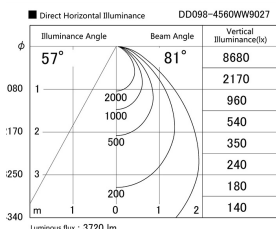

Item no. DD098-4560WW9027

Series Name: Φ 150 Spark

White Reflector

Installation	Recessed mount
Type	Φ 150 Spark
Fixture wattage	44.3W
Beam angle	64 deg
Color Temp.	2700K
CRI	Ra>90
Luminous	3721 lm
Body	Die-cast aluminum alloy
Body finish	N/A
Trim finish	White
Reflector finish	White
IP Rate	IP20
Light source	COB module
Input Voltage	AC220~240V
Dimming Type	Non-Dimmable
Certificate	CE, CCC
Cut Hole	150mm

Height (Weight)	
65.3W	152 (1.5kg)
48.5W	152 (1.5kg)
44.3W	132 (1.3kg)
33.8W	132 (1.3kg)
30.3W	132 (1.3kg)
23.0W	102 (1.0kg)