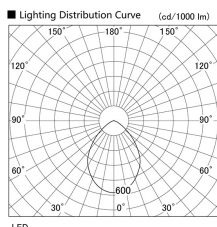

Item no. DD098-4560WW9027

Series Name: Φ 150 Spark

White Reflector

Installation	Recessed mount
Type	Φ 150 Spark
Fixture wattage	44.3W
Beam angle	64 deg
Color Temp.	2700K
CRI	Ra>90
Luminous	3721 lm
Body	Die-cast aluminum alloy
Body finish	N/A
Trim finish	White
Reflector finish	White
IP Rate	IP20
Light source	COB module
Input Voltage	AC220~240V
Dimming Type	Non-Dimmable
Certificate	CE, CCC
Cut Hole	150mm

Height (Weight)	
65.3W	152 (1.5kg)
48.5W	152 (1.5kg)
44.3W	132 (1.3kg)
33.8W	132 (1.3kg)
30.3W	132 (1.3kg)
23.0W	102 (1.0kg)