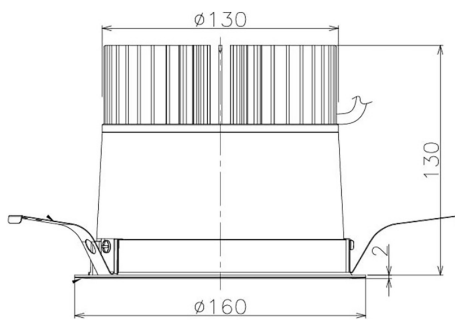

Item no. DD098-4560WW9027

Series Name: Φ 150 Spark

White Reflector

Installation	Recessed mount
Type	
Fixture wattage	44.3W
Beam angle	64 deg
Color Temp.	2700K
CRI	Ra>90
Luminous	3721 lm
Body	Die-cast aluminum alloy
Body finish	N/A
Trim finish	White
Reflector finish	White
IP Rate	IP20
Light source	COB module
Input Voltage	AC220~240V
Dimming Type	Non-Dimmable
Certificate	CE, CCC
Cut Hole	150mm

Height (Weight)	
65.3W	152 (1.5kg)
48.5W	152 (1.5kg)
44.3W	132 (1.3kg)
33.8W	132 (1.3kg)
30.3W	132 (1.3kg)
23.0W	102 (1.0kg)