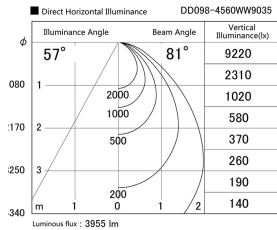

Item no. DD098-4560WW9035

Series Name: Φ 150 Spark

White Reflector

Installation	Recessed mount
Type	Φ 150 Spark
Fixture wattage	44.3W
Beam angle	64 deg
Color Temp.	3500K
CRI	Ra>90
Luminous	3954 lm
Body	Die-cast aluminum alloy
Body finish	N/A
Trim finish	White
Reflector finish	White
IP Rate	IP20
Light source	COB module
Input Voltage	AC220~240V
Dimming Type	Non-Dimmable
Certificate	CE, CCC
Cut Hole	150mm

Height (Weight)	
65.3W	152 (1.5kg)
48.5W	152 (1.5kg)
44.3W	132 (1.3kg)
33.8W	132 (1.3kg)
30.3W	132 (1.3kg)
23.0W	102 (1.0kg)