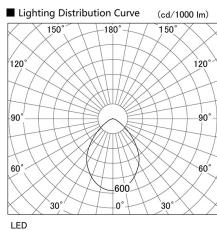

Item no. DD098-4560WW9035

Series Name: Φ 150 Spark

White Reflector

Installation	Recessed mount
Type	
Fixture wattage	44.3W
Beam angle	64 deg
Color Temp.	3500K
CRI	Ra>90
Luminous	3954 lm
Body	Die-cast aluminum alloy
Body finish	N/A
Trim finish	White
Reflector finish	White
IP Rate	IP20
Light source	COB module
Input Voltage	AC220~240V
Dimming Type	Non-Dimmable
Certificate	CE, CCC
Cut Hole	150mm

Height (Weight)	
65.3W	152 (1.5kg)
48.5W	152 (1.5kg)
44.3W	132 (1.3kg)
33.8W	132 (1.3kg)
30.3W	132 (1.3kg)
23.0W	102 (1.0kg)