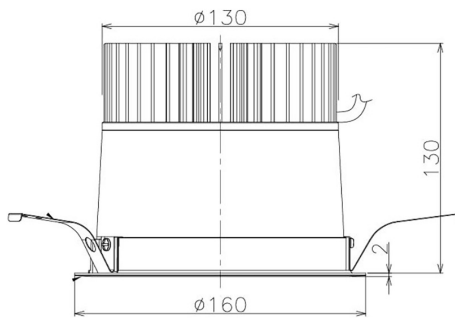

Item no. DD098-4560WW9035

Series Name: Φ 150 Spark

White Reflector

Installation	Recessed mount
Type	
Fixture wattage	44.3W
Beam angle	64 deg
Color Temp.	3500K
CRI	Ra>90
Luminous	3954 lm
Body	Die-cast aluminum alloy
Body finish	N/A
Trim finish	White
Reflector finish	White
IP Rate	IP20
Light source	COB module
Input Voltage	AC220~240V
Dimming Type	Non-Dimmable
Certificate	CE, CCC
Cut Hole	150mm

Height (Weight)	
65.3W	152 (1.5kg)
48.5W	152 (1.5kg)
44.3W	132 (1.3kg)
33.8W	132 (1.3kg)
30.3W	132 (1.3kg)
23.0W	102 (1.0kg)