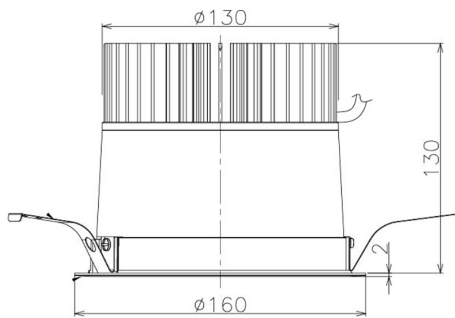

Item no. DD098-4560WW9035

Series Name: Φ 150 Spark

White Reflector

Installation	Recessed mount
Type	Φ 150 Spark
Fixture wattage	44.3W
Beam angle	64 deg
Color Temp.	3500K
CRI	Ra>90
Luminous	3954 lm
Body	Die-cast aluminum alloy
Body finish	N/A
Trim finish	White
Reflector finish	White
IP Rate	IP20
Light source	COB module
Input Voltage	AC220~240V
Dimming Type	Non-Dimmable
Certificate	CE, CCC
Cut Hole	150mm

Height (Weight)	
65.3W	152 (1.5kg)
48.5W	152 (1.5kg)
44.3W	132 (1.3kg)
33.8W	132 (1.3kg)
30.3W	132 (1.3kg)
23.0W	102 (1.0kg)