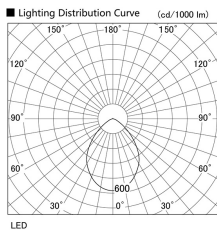

Item no. DD098-4560WW9035

Series Name: Φ 150 Spark

White Reflector

Installation	Recessed mount
Type	Φ 150 Spark
Fixture wattage	44.3W
Beam angle	64 deg
Color Temp.	3500K
CRI	Ra>90
Luminous	3954 lm
Body	Die-cast aluminum alloy
Body finish	N/A
Trim finish	White
Reflector finish	White
IP Rate	IP20
Light source	COB module
Input Voltage	AC220~240V
Dimming Type	Non-Dimmable
Certificate	CE, CCC
Cut Hole	150mm

Height (Weight)	
65.3W	152 (1.5kg)
48.5W	152 (1.5kg)
44.3W	132 (1.3kg)
33.8W	132 (1.3kg)
30.3W	132 (1.3kg)
23.0W	102 (1.0kg)