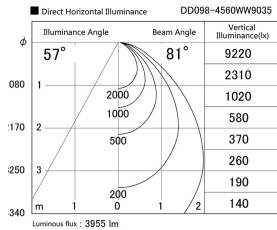

Item no. DD098-4560WW9035

Series Name: Φ 150 Spark

White Reflector

Installation	Recessed mount
Type	
Fixture wattage	44.3W
Beam angle	64 deg
Color Temp.	3500K
CRI	Ra>90
Luminous	3954 lm
Body	Die-cast aluminum alloy
Body finish	N/A
Trim finish	White
Reflector finish	White
IP Rate	IP20
Light source	COB module
Input Voltage	AC220~240V
Dimming Type	Non-Dimmable
Certificate	CE, CCC
Cut Hole	150mm

Height (Weight)	
65.3W	152 (1.5kg)
48.5W	152 (1.5kg)
44.3W	132 (1.3kg)
33.8W	132 (1.3kg)
30.3W	132 (1.3kg)
23.0W	102 (1.0kg)