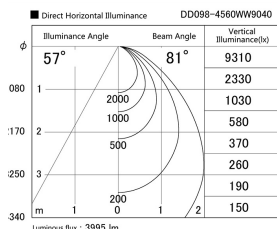

Item no. DD098-4560WW9040

Series Name: Φ 150 Spark

White Reflector

Installation	Recessed mount
Type	
Fixture wattage	44.3W
Beam angle	64 deg
Color Temp.	4000K
CRI	Ra>90
Luminous	3993 lm
Body	Die-cast aluminum alloy
Body finish	N/A
Trim finish	White
Reflector finish	White
IP Rate	IP20
Light source	COB module
Input Voltage	AC220~240V
Dimming Type	Non-Dimmable
Certificate	CE, CCC
Cut Hole	150mm

Height (Weight)	
65.3W	152 (1.5kg)
48.5W	152 (1.5kg)
44.3W	132 (1.3kg)
33.8W	132 (1.3kg)
30.3W	132 (1.3kg)
23.0W	102 (1.0kg)