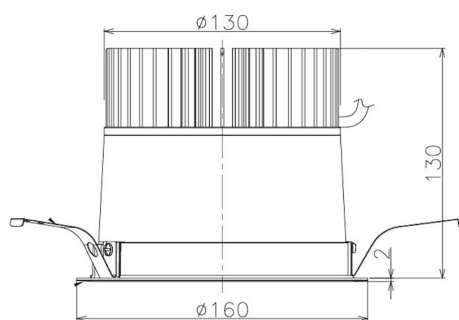

Item no. DD098-4560WW9040

Series Name: Φ 150 Spark

White Reflector

Installation	Recessed mount
Type	
Fixture wattage	44.3W
Beam angle	64 deg
Color Temp.	4000K
CRI	Ra>90
Luminous	3993 lm
Body	Die-cast aluminum alloy
Body finish	N/A
Trim finish	White
Reflector finish	White
IP Rate	IP20
Light source	COB module
Input Voltage	AC220~240V
Dimming Type	Non-Dimmable
Certificate	CE, CCC
Cut Hole	150mm

Height (Weight)	
65.3W	152 (1.5kg)
48.5W	152 (1.5kg)
44.3W	132 (1.3kg)
33.8W	132 (1.3kg)
30.3W	132 (1.3kg)
23.0W	102 (1.0kg)