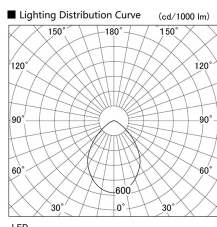

Item no. DD098-4560WW9040

Series Name: Φ 150 Spark

White Reflector

Installation	Recessed mount
Type	
Fixture wattage	44.3W
Beam angle	64 deg
Color Temp.	4000K
CRI	Ra>90
Luminous	3993 lm
Body	Die-cast aluminum alloy
Body finish	N/A
Trim finish	White
Reflector finish	White
IP Rate	IP20
Light source	COB module
Input Voltage	AC220~240V
Dimming Type	Non-Dimmable
Certificate	CE, CCC
Cut Hole	150mm

Height (Weight)	
65.3W	152 (1.5kg)
48.5W	152 (1.5kg)
44.3W	132 (1.3kg)
33.8W	132 (1.3kg)
30.3W	132 (1.3kg)
23.0W	102 (1.0kg)