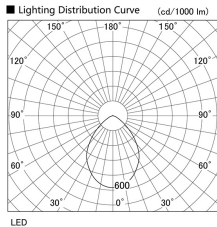

Item no. DD098-4560WW9040

Series Name:  $\Phi$ 150 Spark

White Reflector

Installation	Recessed mount
Type	$\Phi$ 150 Spark
Fixture wattage	44.3W
Beam angle	64 deg
Color Temp.	4000K
CRI	Ra>90
Luminous	3993 lm
Body	Die-cast aluminum alloy
Body finish	N/A
Trim finish	White
Reflector finish	White
IP Rate	IP20
Light source	COB module
Input Voltage	AC220~240V
Dimming Type	Non-Dimmable
Certificate	CE, CCC
Cut Hole	150mm

Height (Weight)	
65.3W	152 (1.5kg)
48.5W	152 (1.5kg)
44.3W	132 (1.3kg)
33.8W	132 (1.3kg)
30.3W	132 (1.3kg)
23.0W	102 (1.0kg)