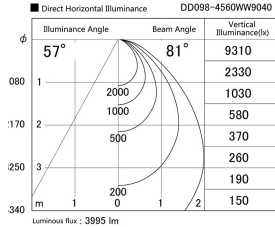

Item no. DD098-4560WW9040

Series Name:  $\Phi$ 150 Spark

White Reflector

Installation	Recessed mount
Type	$\Phi$ 150 Spark
Fixture wattage	44.3W
Beam angle	64 deg
Color Temp.	4000K
CRI	Ra>90
Luminous	3993 lm
Body	Die-cast aluminum alloy
Body finish	N/A
Trim finish	White
Reflector finish	White
IP Rate	IP20
Light source	COB module
Input Voltage	AC220~240V
Dimming Type	Non-Dimmable
Certificate	CE, CCC
Cut Hole	150mm

Height (Weight)	
65.3W	152 (1.5kg)
48.5W	152 (1.5kg)
44.3W	132 (1.3kg)
33.8W	132 (1.3kg)
30.3W	132 (1.3kg)
23.0W	102 (1.0kg)