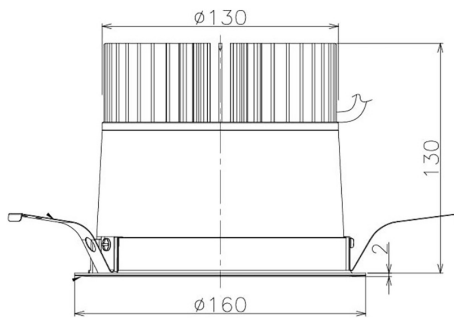

Item no. DD098-4560WW9040

Series Name:  $\Phi$ 150 Spark

White Reflector

Installation	Recessed mount
Type	$\Phi$ 150 Spark
Fixture wattage	44.3W
Beam angle	64 deg
Color Temp.	4000K
CRI	Ra>90
Luminous	3993 lm
Body	Die-cast aluminum alloy
Body finish	N/A
Trim finish	White
Reflector finish	White
IP Rate	IP20
Light source	COB module
Input Voltage	AC220~240V
Dimming Type	Non-Dimmable
Certificate	CE, CCC
Cut Hole	150mm

Height (Weight)	
65.3W	152 (1.5kg)
48.5W	152 (1.5kg)
44.3W	132 (1.3kg)
33.8W	132 (1.3kg)
30.3W	132 (1.3kg)
23.0W	102 (1.0kg)