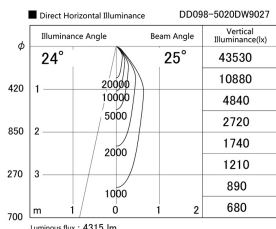

Item no. DD098-5020DW9027

Series Name: Φ 150 Spark

Dark Mirror Reflector

Installation	Recessed mount
Type	
Fixture wattage	48.5W
Beam angle	25 deg
Color Temp.	2700K
CRI	Ra>90
Luminous	4315 lm
Body	Die-cast aluminum alloy
Body finish	N/A
Trim finish	White
Reflector finish	Dark Mirror
IP Rate	IP20
Light source	COB module
Input Voltage	AC220~240V
Dimming Type	Non-Dimmable
Certificate	CE, CCC
Cut Hole	150mm

Height (Weight)	
65.3W	152 (1.5kg)
48.5W	152 (1.5kg)
44.3W	132 (1.3kg)
33.8W	132 (1.3kg)
30.3W	132 (1.3kg)
23.0W	102 (1.0kg)