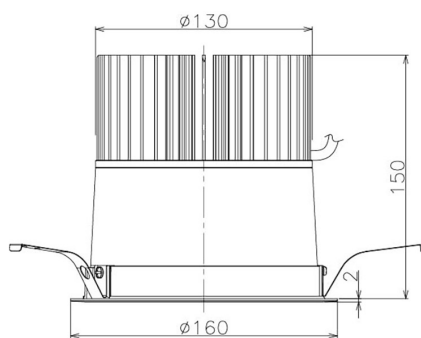

Item no. DD098-5020DW9027

Series Name: Φ 150 Spark

Dark Mirror Reflector

Installation	Recessed mount
Type	Φ 150 Spark
Fixture wattage	48.5W
Beam angle	25 deg
Color Temp.	2700K
CRI	Ra>90
Luminous	4315 lm
Body	Die-cast aluminum alloy
Body finish	N/A
Trim finish	White
Reflector finish	Dark Mirror
IP Rate	IP20
Light source	COB module
Input Voltage	AC220~240V
Dimming Type	Non-Dimmable
Certificate	CE, CCC
Cut Hole	150mm

Height (Weight)	
65.3W	152 (1.5kg)
48.5W	152 (1.5kg)
44.3W	132 (1.3kg)
33.8W	132 (1.3kg)
30.3W	132 (1.3kg)
23.0W	102 (1.0kg)