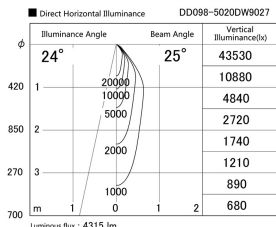

Item no. DD098-5020DW9027

Series Name: Φ 150 Spark

Dark Mirror Reflector

Installation	Recessed mount
Type	Φ 150 Spark
Fixture wattage	48.5W
Beam angle	25 deg
Color Temp.	2700K
CRI	Ra>90
Luminous	4315 lm
Body	Die-cast aluminum alloy
Body finish	N/A
Trim finish	White
Reflector finish	Dark Mirror
IP Rate	IP20
Light source	COB module
Input Voltage	AC220~240V
Dimming Type	Non-Dimmable
Certificate	CE, CCC
Cut Hole	150mm

Height (Weight)	
65.3W	152 (1.5kg)
48.5W	152 (1.5kg)
44.3W	132 (1.3kg)
33.8W	132 (1.3kg)
30.3W	132 (1.3kg)
23.0W	102 (1.0kg)