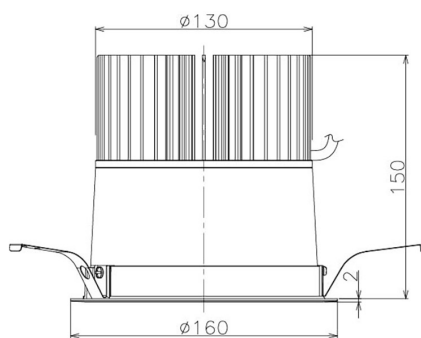

Item no. DD098-5020DW9027

Series Name: Φ 150 Spark

Dark Mirror Reflector

Installation	Recessed mount
Type	
Fixture wattage	48.5W
Beam angle	25 deg
Color Temp.	2700K
CRI	Ra>90
Luminous	4315 lm
Body	Die-cast aluminum alloy
Body finish	N/A
Trim finish	White
Reflector finish	Dark Mirror
IP Rate	IP20
Light source	COB module
Input Voltage	AC220~240V
Dimming Type	Non-Dimmable
Certificate	CE, CCC
Cut Hole	150mm

Height (Weight)	
65.3W	152 (1.5kg)
48.5W	152 (1.5kg)
44.3W	132 (1.3kg)
33.8W	132 (1.3kg)
30.3W	132 (1.3kg)
23.0W	102 (1.0kg)