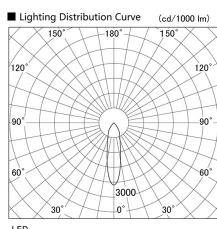

Item no. DD098-5020DW9027

Series Name: Φ 150 Spark

Dark Mirror Reflector

Installation	Recessed mount
Type	
Fixture wattage	48.5W
Beam angle	25 deg
Color Temp.	2700K
CRI	Ra>90
Luminous	4315 lm
Body	Die-cast aluminum alloy
Body finish	N/A
Trim finish	White
Reflector finish	Dark Mirror
IP Rate	IP20
Light source	COB module
Input Voltage	AC220~240V
Dimming Type	Non-Dimmable
Certificate	CE, CCC
Cut Hole	150mm

Height (Weight)	
65.3W	152 (1.5kg)
48.5W	152 (1.5kg)
44.3W	132 (1.3kg)
33.8W	132 (1.3kg)
30.3W	132 (1.3kg)
23.0W	102 (1.0kg)