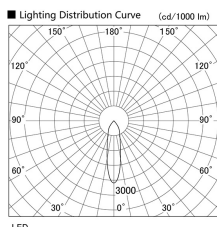

Item no. DD098-5020DW9027

Series Name: Φ 150 Spark

Dark Mirror Reflector

Installation	Recessed mount
Type	Φ 150 Spark
Fixture wattage	48.5W
Beam angle	25 deg
Color Temp.	2700K
CRI	Ra>90
Luminous	4315 lm
Body	Die-cast aluminum alloy
Body finish	N/A
Trim finish	White
Reflector finish	Dark Mirror
IP Rate	IP20
Light source	COB module
Input Voltage	AC220~240V
Dimming Type	Non-Dimmable
Certificate	CE, CCC
Cut Hole	150mm

Height (Weight)	
65.3W	152 (1.5kg)
48.5W	152 (1.5kg)
44.3W	132 (1.3kg)
33.8W	132 (1.3kg)
30.3W	132 (1.3kg)
23.0W	102 (1.0kg)