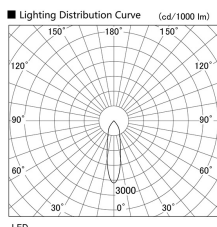

Item no. DD098-5020DW9030

Series Name: Φ 150 Spark

Dark Mirror Reflector

Installation	Recessed mount
Type	Φ 150 Spark
Fixture wattage	48.5W
Beam angle	25 deg
Color Temp.	3000K
CRI	Ra>90
Luminous	4494 lm
Body	Die-cast aluminum alloy
Body finish	N/A
Trim finish	White
Reflector finish	Dark Mirror
IP Rate	IP20
Light source	COB module
Input Voltage	AC220~240V
Dimming Type	Non-Dimmable
Certificate	CE, CCC
Cut Hole	150mm

Height (Weight)	
65.3W	152 (1.5kg)
48.5W	152 (1.5kg)
44.3W	132 (1.3kg)
33.8W	132 (1.3kg)
30.3W	132 (1.3kg)
23.0W	102 (1.0kg)