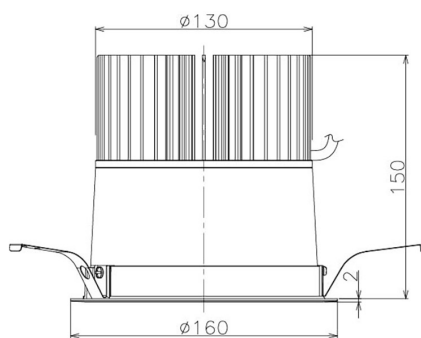

Item no. DD098-5020DW9030

Series Name: Φ 150 Spark

Dark Mirror Reflector

Installation	Recessed mount
Type	
Fixture wattage	48.5W
Beam angle	25 deg
Color Temp.	3000K
CRI	Ra>90
Luminous	4494 lm
Body	Die-cast aluminum alloy
Body finish	N/A
Trim finish	White
Reflector finish	Dark Mirror
IP Rate	IP20
Light source	COB module
Input Voltage	AC220~240V
Dimming Type	Non-Dimmable
Certificate	CE, CCC
Cut Hole	150mm

Height (Weight)	
65.3W	152 (1.5kg)
48.5W	152 (1.5kg)
44.3W	132 (1.3kg)
33.8W	132 (1.3kg)
30.3W	132 (1.3kg)
23.0W	102 (1.0kg)