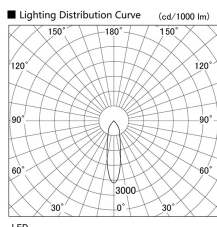

Item no. DD098-5020DW9030

Series Name: Φ 150 Spark

Dark Mirror Reflector

Installation	Recessed mount
Type	
Fixture wattage	48.5W
Beam angle	25 deg
Color Temp.	3000K
CRI	Ra>90
Luminous	4494 lm
Body	Die-cast aluminum alloy
Body finish	N/A
Trim finish	White
Reflector finish	Dark Mirror
IP Rate	IP20
Light source	COB module
Input Voltage	AC220~240V
Dimming Type	Non-Dimmable
Certificate	CE, CCC
Cut Hole	150mm

Height (Weight)	
65.3W	152 (1.5kg)
48.5W	152 (1.5kg)
44.3W	132 (1.3kg)
33.8W	132 (1.3kg)
30.3W	132 (1.3kg)
23.0W	102 (1.0kg)