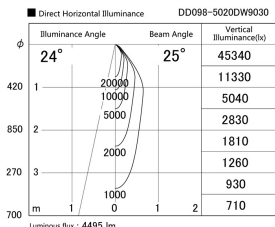

Item no. DD098-5020DW9030

Series Name: Φ 150 Spark

Dark Mirror Reflector

Installation	Recessed mount
Type	
Fixture wattage	48.5W
Beam angle	25 deg
Color Temp.	3000K
CRI	Ra>90
Luminous	4494 lm
Body	Die-cast aluminum alloy
Body finish	N/A
Trim finish	White
Reflector finish	Dark Mirror
IP Rate	IP20
Light source	COB module
Input Voltage	AC220~240V
Dimming Type	Non-Dimmable
Certificate	CE, CCC
Cut Hole	150mm

Height (Weight)	
65.3W	152 (1.5kg)
48.5W	152 (1.5kg)
44.3W	132 (1.3kg)
33.8W	132 (1.3kg)
30.3W	132 (1.3kg)
23.0W	102 (1.0kg)