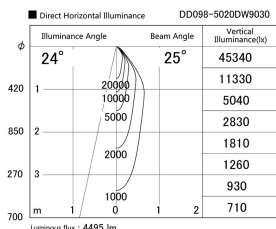

Item no. DD098-5020DW9030

Series Name: Φ 150 Spark

Dark Mirror Reflector

Installation	Recessed mount
Type	Φ 150 Spark
Fixture wattage	48.5W
Beam angle	25 deg
Color Temp.	3000K
CRI	Ra>90
Luminous	4494 lm
Body	Die-cast aluminum alloy
Body finish	N/A
Trim finish	White
Reflector finish	Dark Mirror
IP Rate	IP20
Light source	COB module
Input Voltage	AC220~240V
Dimming Type	Non-Dimmable
Certificate	CE, CCC
Cut Hole	150mm

Height (Weight)	
65.3W	152 (1.5kg)
48.5W	152 (1.5kg)
44.3W	132 (1.3kg)
33.8W	132 (1.3kg)
30.3W	132 (1.3kg)
23.0W	102 (1.0kg)