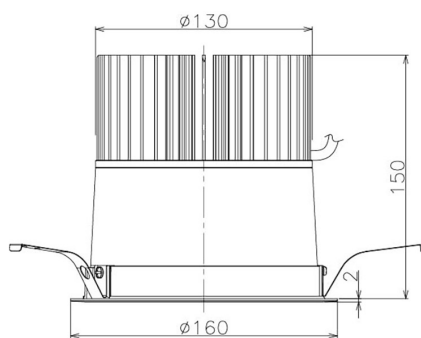

Item no. DD098-5020DW9030

Series Name: Φ 150 Spark

Dark Mirror Reflector

Installation	Recessed mount
Type	Φ 150 Spark
Fixture wattage	48.5W
Beam angle	25 deg
Color Temp.	3000K
CRI	Ra>90
Luminous	4494 lm
Body	Die-cast aluminum alloy
Body finish	N/A
Trim finish	White
Reflector finish	Dark Mirror
IP Rate	IP20
Light source	COB module
Input Voltage	AC220~240V
Dimming Type	Non-Dimmable
Certificate	CE, CCC
Cut Hole	150mm

Height (Weight)	
65.3W	152 (1.5kg)
48.5W	152 (1.5kg)
44.3W	132 (1.3kg)
33.8W	132 (1.3kg)
30.3W	132 (1.3kg)
23.0W	102 (1.0kg)