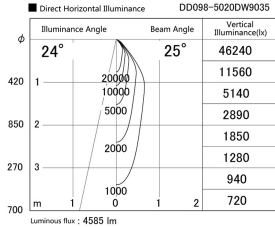

Item no. DD098-5020DW9035

Series Name: Φ 150 Spark

Dark Mirror Reflector

Installation	Recessed mount
Type	
Fixture wattage	48.5W
Beam angle	25 deg
Color Temp.	3500K
CRI	Ra>90
Luminous	4584 lm
Body	Die-cast aluminum alloy
Body finish	N/A
Trim finish	White
Reflector finish	Dark Mirror
IP Rate	IP20
Light source	COB module
Input Voltage	AC220~240V
Dimming Type	Non-Dimmable
Certificate	CE, CCC
Cut Hole	150mm

Height (Weight)	
65.3W	152 (1.5kg)
48.5W	152 (1.5kg)
44.3W	132 (1.3kg)
33.8W	132 (1.3kg)
30.3W	132 (1.3kg)
23.0W	102 (1.0kg)