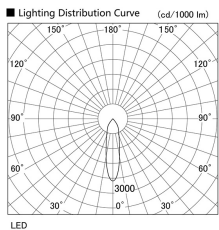

Item no. DD098-5020DW9035

Series Name: Φ 150 Spark

Dark Mirror Reflector

Installation	Recessed mount
Type	Φ 150 Spark
Fixture wattage	48.5W
Beam angle	25 deg
Color Temp.	3500K
CRI	Ra>90
Luminous	4584 lm
Body	Die-cast aluminum alloy
Body finish	N/A
Trim finish	White
Reflector finish	Dark Mirror
IP Rate	IP20
Light source	COB module
Input Voltage	AC220~240V
Dimming Type	Non-Dimmable
Certificate	CE, CCC
Cut Hole	150mm

Height (Weight)	
65.3W	152 (1.5kg)
48.5W	152 (1.5kg)
44.3W	132 (1.3kg)
33.8W	132 (1.3kg)
30.3W	132 (1.3kg)
23.0W	102 (1.0kg)