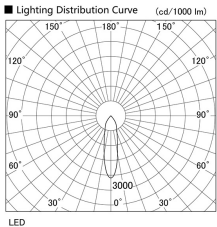

Item no. DD098-5020DW9035

Series Name: Φ 150 Spark

Dark Mirror Reflector

Installation	Recessed mount
Type	
Fixture wattage	48.5W
Beam angle	25 deg
Color Temp.	3500K
CRI	Ra>90
Luminous	4584 lm
Body	Die-cast aluminum alloy
Body finish	N/A
Trim finish	White
Reflector finish	Dark Mirror
IP Rate	IP20
Light source	COB module
Input Voltage	AC220~240V
Dimming Type	Non-Dimmable
Certificate	CE, CCC
Cut Hole	150mm

Height (Weight)	
65.3W	152 (1.5kg)
48.5W	152 (1.5kg)
44.3W	132 (1.3kg)
33.8W	132 (1.3kg)
30.3W	132 (1.3kg)
23.0W	102 (1.0kg)