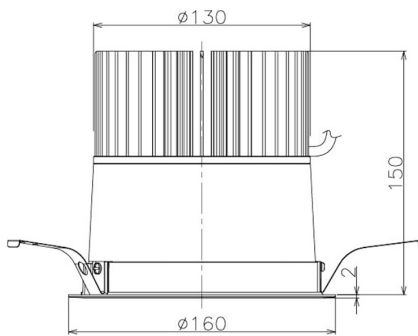

Item no. DD098-5020DW9035

Series Name: Φ 150 Spark

Dark Mirror Reflector

Installation	Recessed mount
Type	
Fixture wattage	48.5W
Beam angle	25 deg
Color Temp.	3500K
CRI	Ra>90
Luminous	4584 lm
Body	Die-cast aluminum alloy
Body finish	N/A
Trim finish	White
Reflector finish	Dark Mirror
IP Rate	IP20
Light source	COB module
Input Voltage	AC220~240V
Dimming Type	Non-Dimmable
Certificate	CE, CCC
Cut Hole	150mm

Height (Weight)	
65.3W	152 (1.5kg)
48.5W	152 (1.5kg)
44.3W	132 (1.3kg)
33.8W	132 (1.3kg)
30.3W	132 (1.3kg)
23.0W	102 (1.0kg)