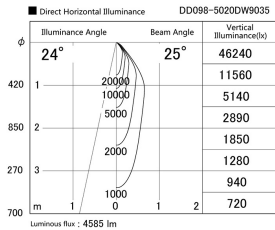

Item no. DD098-5020DW9035

Series Name: Φ 150 Spark

Dark Mirror Reflector

Installation	Recessed mount
Type	Φ 150 Spark
Fixture wattage	48.5W
Beam angle	25 deg
Color Temp.	3500K
CRI	Ra>90
Luminous	4584 lm
Body	Die-cast aluminum alloy
Body finish	N/A
Trim finish	White
Reflector finish	Dark Mirror
IP Rate	IP20
Light source	COB module
Input Voltage	AC220~240V
Dimming Type	Non-Dimmable
Certificate	CE, CCC
Cut Hole	150mm

Height (Weight)	
65.3W	152 (1.5kg)
48.5W	152 (1.5kg)
44.3W	132 (1.3kg)
33.8W	132 (1.3kg)
30.3W	132 (1.3kg)
23.0W	102 (1.0kg)