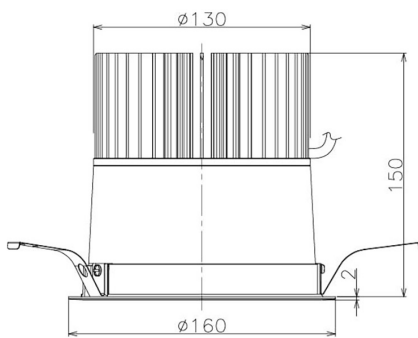

Item no. DD098-5020DW9035

Series Name: Φ 150 Spark

Dark Mirror Reflector

Installation	Recessed mount
Type	Φ 150 Spark
Fixture wattage	48.5W
Beam angle	25 deg
Color Temp.	3500K
CRI	Ra>90
Luminous	4584 lm
Body	Die-cast aluminum alloy
Body finish	N/A
Trim finish	White
Reflector finish	Dark Mirror
IP Rate	IP20
Light source	COB module
Input Voltage	AC220~240V
Dimming Type	Non-Dimmable
Certificate	CE, CCC
Cut Hole	150mm

Height (Weight)	
65.3W	152 (1.5kg)
48.5W	152 (1.5kg)
44.3W	132 (1.3kg)
33.8W	132 (1.3kg)
30.3W	132 (1.3kg)
23.0W	102 (1.0kg)