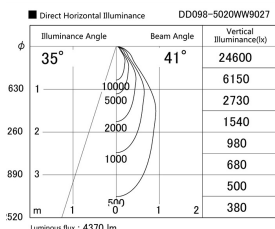

Item no. DD098-5020WW9027

Series Name: Φ 150 Spark

White Reflector

Installation	Recessed mount
Type	Φ 150 Spark
Fixture wattage	48.5W
Beam angle	25 deg
Color Temp.	2700K
CRI	Ra>90
Luminous	4370 lm
Body	Die-cast aluminum alloy
Body finish	N/A
Trim finish	White
Reflector finish	White
IP Rate	IP20
Light source	COB module
Input Voltage	AC220~240V
Dimming Type	Non-Dimmable
Certificate	CE, CCC
Cut Hole	150mm

Height (Weight)	
65.3W	152 (1.5kg)
48.5W	152 (1.5kg)
44.3W	132 (1.3kg)
33.8W	132 (1.3kg)
30.3W	132 (1.3kg)
23.0W	102 (1.0kg)