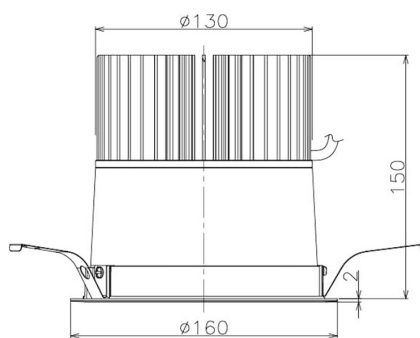

Item no. DD098-5020WW9027

Series Name: Φ 150 Spark

White Reflector

Installation	Recessed mount
Type	Φ 150 Spark
Fixture wattage	48.5W
Beam angle	25 deg
Color Temp.	2700K
CRI	Ra>90
Luminous	4370 lm
Body	Die-cast aluminum alloy
Body finish	N/A
Trim finish	White
Reflector finish	White
IP Rate	IP20
Light source	COB module
Input Voltage	AC220~240V
Dimming Type	Non-Dimmable
Certificate	CE, CCC
Cut Hole	150mm

Height (Weight)	
65.3W	152 (1.5kg)
48.5W	152 (1.5kg)
44.3W	132 (1.3kg)
33.8W	132 (1.3kg)
30.3W	132 (1.3kg)
23.0W	102 (1.0kg)