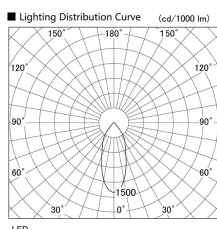

Item no. DD098-5020WW9027

Series Name: Φ 150 Spark

White Reflector

Installation	Recessed mount
Type	Φ 150 Spark
Fixture wattage	48.5W
Beam angle	25 deg
Color Temp.	2700K
CRI	Ra>90
Luminous	4370 lm
Body	Die-cast aluminum alloy
Body finish	N/A
Trim finish	White
Reflector finish	White
IP Rate	IP20
Light source	COB module
Input Voltage	AC220~240V
Dimming Type	Non-Dimmable
Certificate	CE, CCC
Cut Hole	150mm

Height (Weight)	
65.3W	152 (1.5kg)
48.5W	152 (1.5kg)
44.3W	132 (1.3kg)
33.8W	132 (1.3kg)
30.3W	132 (1.3kg)
23.0W	102 (1.0kg)