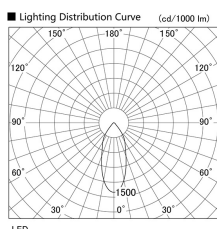

Item no. DD098-5020WW9030

Series Name: Φ 150 Spark

White Reflector

Installation	Recessed mount
Type	
Fixture wattage	48.5W
Beam angle	25 deg
Color Temp.	3000K
CRI	Ra>90
Luminous	4553 lm
Body	Die-cast aluminum alloy
Body finish	N/A
Trim finish	White
Reflector finish	White
IP Rate	IP20
Light source	COB module
Input Voltage	AC220~240V
Dimming Type	Non-Dimmable
Certificate	CE, CCC
Cut Hole	150mm

Height (Weight)	
65.3W	152 (1.5kg)
48.5W	152 (1.5kg)
44.3W	132 (1.3kg)
33.8W	132 (1.3kg)
30.3W	132 (1.3kg)
23.0W	102 (1.0kg)