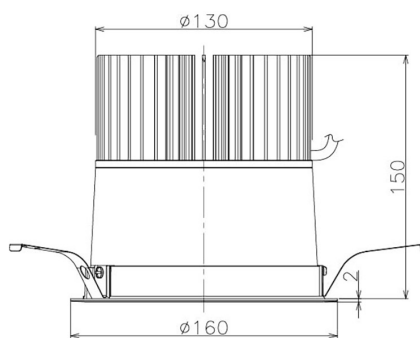

Item no. DD098-5020WW9030

Series Name: Φ 150 Spark

White Reflector

Installation	Recessed mount
Type	
Fixture wattage	48.5W
Beam angle	25 deg
Color Temp.	3000K
CRI	Ra>90
Luminous	4553 lm
Body	Die-cast aluminum alloy
Body finish	N/A
Trim finish	White
Reflector finish	White
IP Rate	IP20
Light source	COB module
Input Voltage	AC220~240V
Dimming Type	Non-Dimmable
Certificate	CE, CCC
Cut Hole	150mm

Height (Weight)	
65.3W	152 (1.5kg)
48.5W	152 (1.5kg)
44.3W	132 (1.3kg)
33.8W	132 (1.3kg)
30.3W	132 (1.3kg)
23.0W	102 (1.0kg)