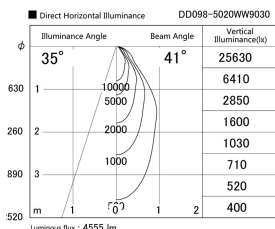

Item no. DD098-5020WW9030

Series Name: Φ 150 Spark

White Reflector

Installation	Recessed mount
Type	
Fixture wattage	48.5W
Beam angle	25 deg
Color Temp.	3000K
CRI	Ra>90
Luminous	4553 lm
Body	Die-cast aluminum alloy
Body finish	N/A
Trim finish	White
Reflector finish	White
IP Rate	IP20
Light source	COB module
Input Voltage	AC220~240V
Dimming Type	Non-Dimmable
Certificate	CE, CCC
Cut Hole	150mm

Height (Weight)	
65.3W	152 (1.5kg)
48.5W	152 (1.5kg)
44.3W	132 (1.3kg)
33.8W	132 (1.3kg)
30.3W	132 (1.3kg)
23.0W	102 (1.0kg)