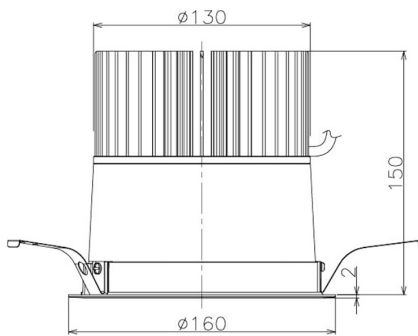

Item no. DD098-5020WW9035

Series Name: Φ 150 Spark

White Reflector

Installation	Recessed mount
Type	
Fixture wattage	48.5W
Beam angle	25 deg
Color Temp.	3500K
CRI	Ra>90
Luminous	4644 lm
Body	Die-cast aluminum alloy
Body finish	N/A
Trim finish	White
Reflector finish	White
IP Rate	IP20
Light source	COB module
Input Voltage	AC220~240V
Dimming Type	Non-Dimmable
Certificate	CE, CCC
Cut Hole	150mm

Height (Weight)	
65.3W	152 (1.5kg)
48.5W	152 (1.5kg)
44.3W	132 (1.3kg)
33.8W	132 (1.3kg)
30.3W	132 (1.3kg)
23.0W	102 (1.0kg)