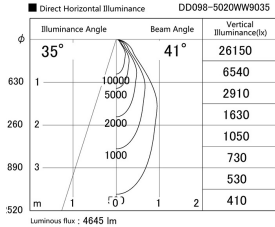

Item no. DD098-5020WW9035

Series Name: Φ 150 Spark

White Reflector

Installation	Recessed mount
Type	
Fixture wattage	48.5W
Beam angle	25 deg
Color Temp.	3500K
CRI	Ra>90
Luminous	4644 lm
Body	Die-cast aluminum alloy
Body finish	N/A
Trim finish	White
Reflector finish	White
IP Rate	IP20
Light source	COB module
Input Voltage	AC220~240V
Dimming Type	Non-Dimmable
Certificate	CE, CCC
Cut Hole	150mm

Height (Weight)	
65.3W	152 (1.5kg)
48.5W	152 (1.5kg)
44.3W	132 (1.3kg)
33.8W	132 (1.3kg)
30.3W	132 (1.3kg)
23.0W	102 (1.0kg)