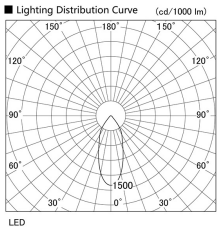

Item no. DD098-5020WW9035

Series Name: Φ 150 Spark

White Reflector

Installation	Recessed mount
Type	
Fixture wattage	48.5W
Beam angle	25 deg
Color Temp.	3500K
CRI	Ra>90
Luminous	4644 lm
Body	Die-cast aluminum alloy
Body finish	N/A
Trim finish	White
Reflector finish	White
IP Rate	IP20
Light source	COB module
Input Voltage	AC220~240V
Dimming Type	Non-Dimmable
Certificate	CE, CCC
Cut Hole	150mm

Height (Weight)	
65.3W	152 (1.5kg)
48.5W	152 (1.5kg)
44.3W	132 (1.3kg)
33.8W	132 (1.3kg)
30.3W	132 (1.3kg)
23.0W	102 (1.0kg)