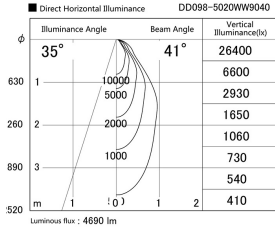

Item no. DD098-5020WW9040

Series Name:  $\Phi$ 150 Spark

White Reflector

Installation	Recessed mount
Type	$\Phi$ 150 Spark
Fixture wattage	48.5W
Beam angle	25 deg
Color Temp.	4000K
CRI	Ra>90
Luminous	4689 lm
Body	Die-cast aluminum alloy
Body finish	N/A
Trim finish	White
Reflector finish	White
IP Rate	IP20
Light source	COB module
Input Voltage	AC220~240V
Dimming Type	Non-Dimmable
Certificate	CE, CCC
Cut Hole	150mm

Height (Weight)	
65.3W	152 (1.5kg)
48.5W	152 (1.5kg)
44.3W	132 (1.3kg)
33.8W	132 (1.3kg)
30.3W	132 (1.3kg)
23.0W	102 (1.0kg)