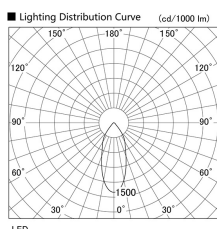

Item no. DD098-5020WW9040

Series Name: Φ 150 Spark

White Reflector

Installation	Recessed mount
Type	
Fixture wattage	48.5W
Beam angle	25 deg
Color Temp.	4000K
CRI	Ra>90
Luminous	4689 lm
Body	Die-cast aluminum alloy
Body finish	N/A
Trim finish	White
Reflector finish	White
IP Rate	IP20
Light source	COB module
Input Voltage	AC220~240V
Dimming Type	Non-Dimmable
Certificate	CE, CCC
Cut Hole	150mm

Height (Weight)	
65.3W	152 (1.5kg)
48.5W	152 (1.5kg)
44.3W	132 (1.3kg)
33.8W	132 (1.3kg)
30.3W	132 (1.3kg)
23.0W	102 (1.0kg)