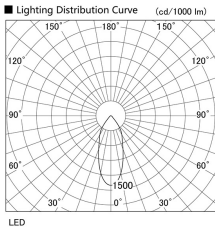

Item no. DD098-5020WW9040

Series Name:  $\Phi$ 150 Spark

White Reflector

Installation	Recessed mount
Type	$\Phi$ 150 Spark
Fixture wattage	48.5W
Beam angle	25 deg
Color Temp.	4000K
CRI	Ra>90
Luminous	4689 lm
Body	Die-cast aluminum alloy
Body finish	N/A
Trim finish	White
Reflector finish	White
IP Rate	IP20
Light source	COB module
Input Voltage	AC220~240V
Dimming Type	Non-Dimmable
Certificate	CE, CCC
Cut Hole	150mm

Height (Weight)	
65.3W	152 (1.5kg)
48.5W	152 (1.5kg)
44.3W	132 (1.3kg)
33.8W	132 (1.3kg)
30.3W	132 (1.3kg)
23.0W	102 (1.0kg)