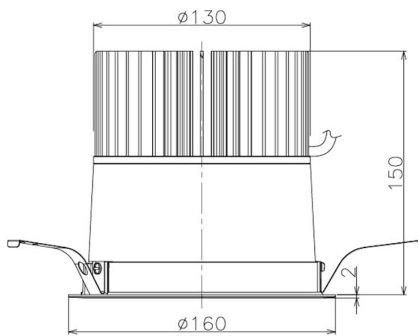

Item no. DD098-5020WW9040

Series Name:  $\Phi$ 150 Spark

White Reflector

Installation	Recessed mount
Type	$\Phi$ 150 Spark
Fixture wattage	48.5W
Beam angle	25 deg
Color Temp.	4000K
CRI	Ra>90
Luminous	4689 lm
Body	Die-cast aluminum alloy
Body finish	N/A
Trim finish	White
Reflector finish	White
IP Rate	IP20
Light source	COB module
Input Voltage	AC220~240V
Dimming Type	Non-Dimmable
Certificate	CE, CCC
Cut Hole	150mm

Height (Weight)	
65.3W	152 (1.5kg)
48.5W	152 (1.5kg)
44.3W	132 (1.3kg)
33.8W	132 (1.3kg)
30.3W	132 (1.3kg)
23.0W	102 (1.0kg)