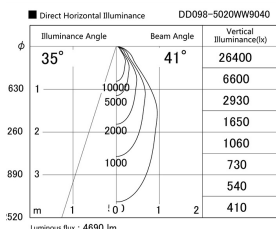

Item no. DD098-5020WW9040

Series Name: Φ 150 Spark

White Reflector

Installation	Recessed mount
Type	
Fixture wattage	48.5W
Beam angle	25 deg
Color Temp.	4000K
CRI	Ra>90
Luminous	4689 lm
Body	Die-cast aluminum alloy
Body finish	N/A
Trim finish	White
Reflector finish	White
IP Rate	IP20
Light source	COB module
Input Voltage	AC220~240V
Dimming Type	Non-Dimmable
Certificate	CE, CCC
Cut Hole	150mm

Height (Weight)	
65.3W	152 (1.5kg)
48.5W	152 (1.5kg)
44.3W	132 (1.3kg)
33.8W	132 (1.3kg)
30.3W	132 (1.3kg)
23.0W	102 (1.0kg)