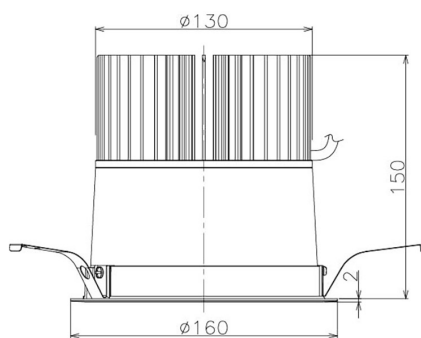

Item no. DD098-5020WW9040

Series Name: Φ 150 Spark

White Reflector

Installation	Recessed mount
Type	
Fixture wattage	48.5W
Beam angle	25 deg
Color Temp.	4000K
CRI	Ra>90
Luminous	4689 lm
Body	Die-cast aluminum alloy
Body finish	N/A
Trim finish	White
Reflector finish	White
IP Rate	IP20
Light source	COB module
Input Voltage	AC220~240V
Dimming Type	Non-Dimmable
Certificate	CE, CCC
Cut Hole	150mm

Height (Weight)	
65.3W	152 (1.5kg)
48.5W	152 (1.5kg)
44.3W	132 (1.3kg)
33.8W	132 (1.3kg)
30.3W	132 (1.3kg)
23.0W	102 (1.0kg)