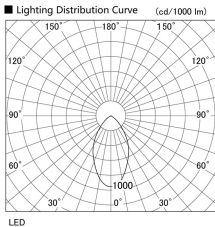

Item no. DD098-5040DW9027

Series Name: Φ 150 Spark

Dark Mirror Reflector

Installation	Recessed mount
Type	Φ 150 Spark
Fixture wattage	48.5W
Beam angle	59 deg
Color Temp.	2700K
CRI	Ra>90
Luminous	3891 lm
Body	Die-cast aluminum alloy
Body finish	N/A
Trim finish	White
Reflector finish	Dark Mirror
IP Rate	IP20
Light source	COB module
Input Voltage	AC220~240V
Dimming Type	Non-Dimmable
Certificate	CE, CCC
Cut Hole	150mm

Height (Weight)	
65.3W	152 (1.5kg)
48.5W	152 (1.5kg)
44.3W	132 (1.3kg)
33.8W	132 (1.3kg)
30.3W	132 (1.3kg)
23.0W	102 (1.0kg)