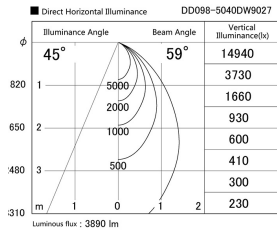

Item no. DD098-5040DW9027

Series Name: Φ 150 Spark

Dark Mirror Reflector

Installation	Recessed mount
Type	
Fixture wattage	48.5W
Beam angle	59 deg
Color Temp.	2700K
CRI	Ra>90
Luminous	3891 lm
Body	Die-cast aluminum alloy
Body finish	N/A
Trim finish	White
Reflector finish	Dark Mirror
IP Rate	IP20
Light source	COB module
Input Voltage	AC220~240V
Dimming Type	Non-Dimmable
Certificate	CE, CCC
Cut Hole	150mm

Height (Weight)	
65.3W	152 (1.5kg)
48.5W	152 (1.5kg)
44.3W	132 (1.3kg)
33.8W	132 (1.3kg)
30.3W	132 (1.3kg)
23.0W	102 (1.0kg)