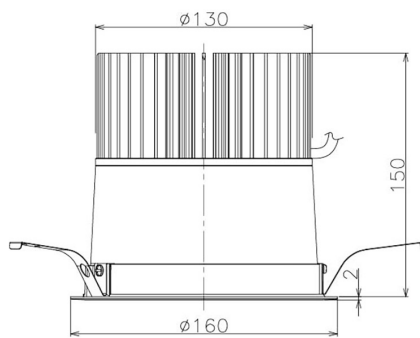

Item no. DD098-5040DW9027

Series Name: Φ 150 Spark

Dark Mirror Reflector

Installation	Recessed mount
Type	
Fixture wattage	48.5W
Beam angle	59 deg
Color Temp.	2700K
CRI	Ra>90
Luminous	3891 lm
Body	Die-cast aluminum alloy
Body finish	N/A
Trim finish	White
Reflector finish	Dark Mirror
IP Rate	IP20
Light source	COB module
Input Voltage	AC220~240V
Dimming Type	Non-Dimmable
Certificate	CE, CCC
Cut Hole	150mm

Height (Weight)	
65.3W	152 (1.5kg)
48.5W	152 (1.5kg)
44.3W	132 (1.3kg)
33.8W	132 (1.3kg)
30.3W	132 (1.3kg)
23.0W	102 (1.0kg)