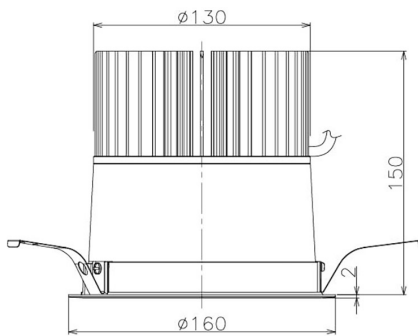

Item no. DD098-5040DW9027

Series Name: Φ 150 Spark

Dark Mirror Reflector

Installation	Recessed mount
Type	Φ 150 Spark
Fixture wattage	48.5W
Beam angle	59 deg
Color Temp.	2700K
CRI	Ra>90
Luminous	3891 lm
Body	Die-cast aluminum alloy
Body finish	N/A
Trim finish	White
Reflector finish	Dark Mirror
IP Rate	IP20
Light source	COB module
Input Voltage	AC220~240V
Dimming Type	Non-Dimmable
Certificate	CE, CCC
Cut Hole	150mm

Height (Weight)	
65.3W	152 (1.5kg)
48.5W	152 (1.5kg)
44.3W	132 (1.3kg)
33.8W	132 (1.3kg)
30.3W	132 (1.3kg)
23.0W	102 (1.0kg)