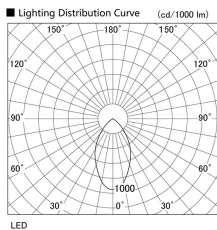

Item no. DD098-5040DW9027

Series Name: Φ 150 Spark

Dark Mirror Reflector

Installation	Recessed mount
Type	
Fixture wattage	48.5W
Beam angle	59 deg
Color Temp.	2700K
CRI	Ra>90
Luminous	3891 lm
Body	Die-cast aluminum alloy
Body finish	N/A
Trim finish	White
Reflector finish	Dark Mirror
IP Rate	IP20
Light source	COB module
Input Voltage	AC220~240V
Dimming Type	Non-Dimmable
Certificate	CE, CCC
Cut Hole	150mm

Height (Weight)	
65.3W	152 (1.5kg)
48.5W	152 (1.5kg)
44.3W	132 (1.3kg)
33.8W	132 (1.3kg)
30.3W	132 (1.3kg)
23.0W	102 (1.0kg)