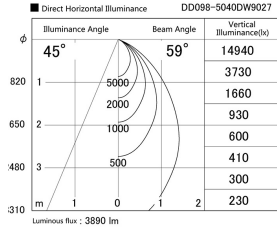

Item no. DD098-5040DW9027

Series Name: Φ 150 Spark

Dark Mirror Reflector

Installation	Recessed mount
Type	Φ 150 Spark
Fixture wattage	48.5W
Beam angle	59 deg
Color Temp.	2700K
CRI	Ra>90
Luminous	3891 lm
Body	Die-cast aluminum alloy
Body finish	N/A
Trim finish	White
Reflector finish	Dark Mirror
IP Rate	IP20
Light source	COB module
Input Voltage	AC220~240V
Dimming Type	Non-Dimmable
Certificate	CE, CCC
Cut Hole	150mm

Height (Weight)	
65.3W	152 (1.5kg)
48.5W	152 (1.5kg)
44.3W	132 (1.3kg)
33.8W	132 (1.3kg)
30.3W	132 (1.3kg)
23.0W	102 (1.0kg)