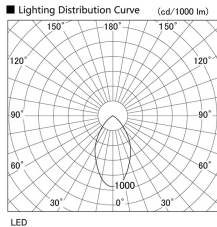

Item no. DD098-5040DW9030

Series Name: Φ 150 Spark

Dark Mirror Reflector

Installation	Recessed mount
Type	Φ 150 Spark
Fixture wattage	48.5W
Beam angle	59 deg
Color Temp.	3000K
CRI	Ra>90
Luminous	4053 lm
Body	Die-cast aluminum alloy
Body finish	N/A
Trim finish	White
Reflector finish	Dark Mirror
IP Rate	IP20
Light source	COB module
Input Voltage	AC220~240V
Dimming Type	Non-Dimmable
Certificate	CE, CCC
Cut Hole	150mm

Height (Weight)	
65.3W	152 (1.5kg)
48.5W	152 (1.5kg)
44.3W	132 (1.3kg)
33.8W	132 (1.3kg)
30.3W	132 (1.3kg)
23.0W	102 (1.0kg)