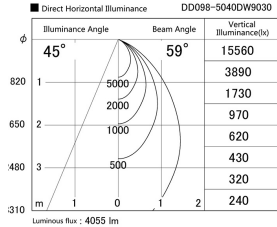

Item no. DD098-5040DW9030

Series Name: Φ 150 Spark

Dark Mirror Reflector

Installation	Recessed mount
Type	Φ 150 Spark
Fixture wattage	48.5W
Beam angle	59 deg
Color Temp.	3000K
CRI	Ra>90
Luminous	4053 lm
Body	Die-cast aluminum alloy
Body finish	N/A
Trim finish	White
Reflector finish	Dark Mirror
IP Rate	IP20
Light source	COB module
Input Voltage	AC220~240V
Dimming Type	Non-Dimmable
Certificate	CE, CCC
Cut Hole	150mm

Height (Weight)	
65.3W	152 (1.5kg)
48.5W	152 (1.5kg)
44.3W	132 (1.3kg)
33.8W	132 (1.3kg)
30.3W	132 (1.3kg)
23.0W	102 (1.0kg)