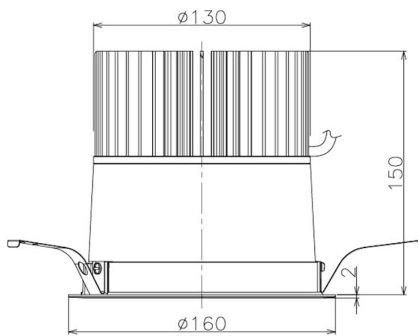

Item no. DD098-5040DW9030

Series Name: Φ 150 Spark

Dark Mirror Reflector

Installation	Recessed mount
Type	Φ 150 Spark
Fixture wattage	48.5W
Beam angle	59 deg
Color Temp.	3000K
CRI	Ra>90
Luminous	4053 lm
Body	Die-cast aluminum alloy
Body finish	N/A
Trim finish	White
Reflector finish	Dark Mirror
IP Rate	IP20
Light source	COB module
Input Voltage	AC220~240V
Dimming Type	Non-Dimmable
Certificate	CE, CCC
Cut Hole	150mm

Height (Weight)	
65.3W	152 (1.5kg)
48.5W	152 (1.5kg)
44.3W	132 (1.3kg)
33.8W	132 (1.3kg)
30.3W	132 (1.3kg)
23.0W	102 (1.0kg)