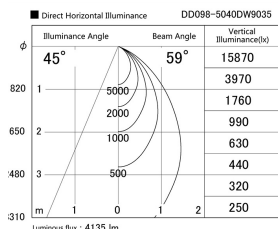

Item no. DD098-5040DW9035

Series Name: Φ 150 Spark

Dark Mirror Reflector

Installation	Recessed mount
Type	
Fixture wattage	48.5W
Beam angle	59 deg
Color Temp.	3500K
CRI	Ra>90
Luminous	4134 lm
Body	Die-cast aluminum alloy
Body finish	N/A
Trim finish	White
Reflector finish	Dark Mirror
IP Rate	IP20
Light source	COB module
Input Voltage	AC220~240V
Dimming Type	Non-Dimmable
Certificate	CE, CCC
Cut Hole	150mm

Height (Weight)	
65.3W	152 (1.5kg)
48.5W	152 (1.5kg)
44.3W	132 (1.3kg)
33.8W	132 (1.3kg)
30.3W	132 (1.3kg)
23.0W	102 (1.0kg)