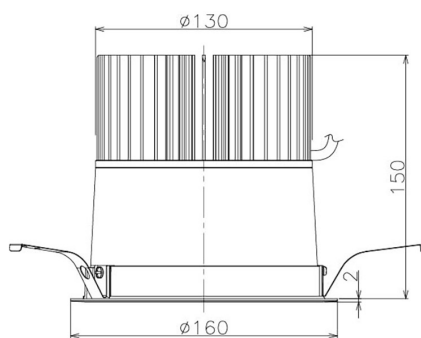

Item no. DD098-5040DW9035

Series Name: Φ 150 Spark

Dark Mirror Reflector

Installation	Recessed mount
Type	
Fixture wattage	48.5W
Beam angle	59 deg
Color Temp.	3500K
CRI	Ra>90
Luminous	4134 lm
Body	Die-cast aluminum alloy
Body finish	N/A
Trim finish	White
Reflector finish	Dark Mirror
IP Rate	IP20
Light source	COB module
Input Voltage	AC220~240V
Dimming Type	Non-Dimmable
Certificate	CE, CCC
Cut Hole	150mm

Height (Weight)	
65.3W	152 (1.5kg)
48.5W	152 (1.5kg)
44.3W	132 (1.3kg)
33.8W	132 (1.3kg)
30.3W	132 (1.3kg)
23.0W	102 (1.0kg)