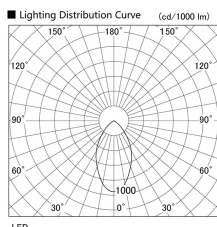

Item no. DD098-5040DW9035

Series Name: Φ 150 Spark

Dark Mirror Reflector

Installation	Recessed mount
Type	
Fixture wattage	48.5W
Beam angle	59 deg
Color Temp.	3500K
CRI	Ra>90
Luminous	4134 lm
Body	Die-cast aluminum alloy
Body finish	N/A
Trim finish	White
Reflector finish	Dark Mirror
IP Rate	IP20
Light source	COB module
Input Voltage	AC220~240V
Dimming Type	Non-Dimmable
Certificate	CE, CCC
Cut Hole	150mm

Height (Weight)	
65.3W	152 (1.5kg)
48.5W	152 (1.5kg)
44.3W	132 (1.3kg)
33.8W	132 (1.3kg)
30.3W	132 (1.3kg)
23.0W	102 (1.0kg)