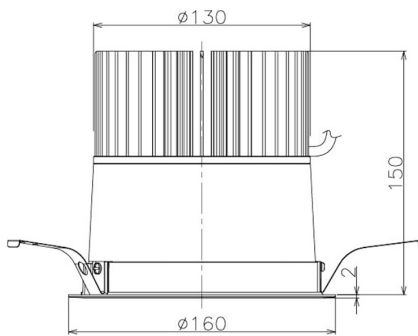

Item no. DD098-5040DW9040

Series Name: Φ 150 Spark

Dark Mirror Reflector

Installation	Recessed mount
Type	
Fixture wattage	48.5W
Beam angle	59 deg
Color Temp.	4000K
CRI	Ra>90
Luminous	4174 lm
Body	Die-cast aluminum alloy
Body finish	N/A
Trim finish	White
Reflector finish	Dark Mirror
IP Rate	IP20
Light source	COB module
Input Voltage	AC220~240V
Dimming Type	Non-Dimmable
Certificate	CE, CCC
Cut Hole	150mm

Height (Weight)	
65.3W	152 (1.5kg)
48.5W	152 (1.5kg)
44.3W	132 (1.3kg)
33.8W	132 (1.3kg)
30.3W	132 (1.3kg)
23.0W	102 (1.0kg)