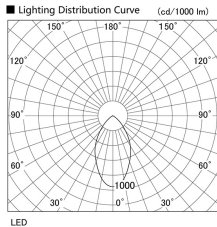

Item no. DD098-5040DW9040

Series Name: Φ 150 Spark

Dark Mirror Reflector

Installation	Recessed mount
Type	
Fixture wattage	48.5W
Beam angle	59 deg
Color Temp.	4000K
CRI	Ra>90
Luminous	4174 lm
Body	Die-cast aluminum alloy
Body finish	N/A
Trim finish	White
Reflector finish	Dark Mirror
IP Rate	IP20
Light source	COB module
Input Voltage	AC220~240V
Dimming Type	Non-Dimmable
Certificate	CE, CCC
Cut Hole	150mm

Height (Weight)	
65.3W	152 (1.5kg)
48.5W	152 (1.5kg)
44.3W	132 (1.3kg)
33.8W	132 (1.3kg)
30.3W	132 (1.3kg)
23.0W	102 (1.0kg)