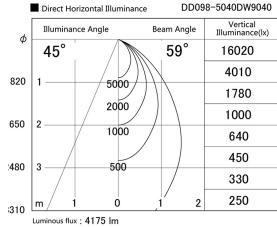

Item no. DD098-5040DW9040

Series Name: Φ 150 Spark

Dark Mirror Reflector

Installation	Recessed mount
Type	
Fixture wattage	48.5W
Beam angle	59 deg
Color Temp.	4000K
CRI	Ra>90
Luminous	4174 lm
Body	Die-cast aluminum alloy
Body finish	N/A
Trim finish	White
Reflector finish	Dark Mirror
IP Rate	IP20
Light source	COB module
Input Voltage	AC220~240V
Dimming Type	Non-Dimmable
Certificate	CE, CCC
Cut Hole	150mm

Height (Weight)	
65.3W	152 (1.5kg)
48.5W	152 (1.5kg)
44.3W	132 (1.3kg)
33.8W	132 (1.3kg)
30.3W	132 (1.3kg)
23.0W	102 (1.0kg)