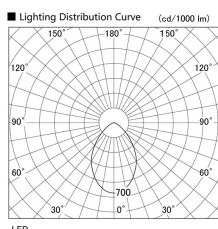

Item no. DD098-5040WW9027

Series Name: Φ 150 Spark

White Reflector

Installation	Recessed mount
Type	
Fixture wattage	48.5W
Beam angle	59 deg
Color Temp.	2700K
CRI	Ra>90
Luminous	3934 lm
Body	Die-cast aluminum alloy
Body finish	N/A
Trim finish	White
Reflector finish	White
IP Rate	IP20
Light source	COB module
Input Voltage	AC220~240V
Dimming Type	Non-Dimmable
Certificate	CE, CCC
Cut Hole	150mm

Height (Weight)	
65.3W	152 (1.5kg)
48.5W	152 (1.5kg)
44.3W	132 (1.3kg)
33.8W	132 (1.3kg)
30.3W	132 (1.3kg)
23.0W	102 (1.0kg)