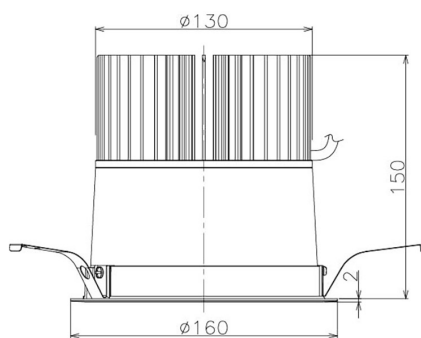

Item no. DD098-5040WW9027

Series Name: Φ 150 Spark

White Reflector

Installation	Recessed mount
Type	
Fixture wattage	48.5W
Beam angle	59 deg
Color Temp.	2700K
CRI	Ra>90
Luminous	3934 lm
Body	Die-cast aluminum alloy
Body finish	N/A
Trim finish	White
Reflector finish	White
IP Rate	IP20
Light source	COB module
Input Voltage	AC220~240V
Dimming Type	Non-Dimmable
Certificate	CE, CCC
Cut Hole	150mm

Height (Weight)	
65.3W	152 (1.5kg)
48.5W	152 (1.5kg)
44.3W	132 (1.3kg)
33.8W	132 (1.3kg)
30.3W	132 (1.3kg)
23.0W	102 (1.0kg)