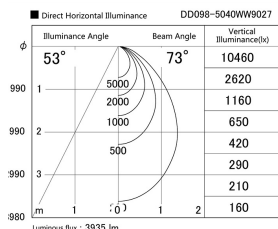

Item no. DD098-5040WW9027

Series Name: Φ 150 Spark

White Reflector

Installation	Recessed mount
Type	
Fixture wattage	48.5W
Beam angle	59 deg
Color Temp.	2700K
CRI	Ra>90
Luminous	3934 lm
Body	Die-cast aluminum alloy
Body finish	N/A
Trim finish	White
Reflector finish	White
IP Rate	IP20
Light source	COB module
Input Voltage	AC220~240V
Dimming Type	Non-Dimmable
Certificate	CE, CCC
Cut Hole	150mm

Height (Weight)	
65.3W	152 (1.5kg)
48.5W	152 (1.5kg)
44.3W	132 (1.3kg)
33.8W	132 (1.3kg)
30.3W	132 (1.3kg)
23.0W	102 (1.0kg)