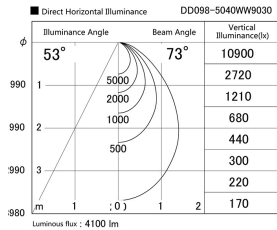

Item no. DD098-5040WW9030

Series Name: Φ 150 Spark

White Reflector

Installation	Recessed mount
Type	
Fixture wattage	48.5W
Beam angle	59 deg
Color Temp.	3000K
CRI	Ra>90
Luminous	4098 lm
Body	Die-cast aluminum alloy
Body finish	N/A
Trim finish	White
Reflector finish	White
IP Rate	IP20
Light source	COB module
Input Voltage	AC220~240V
Dimming Type	Non-Dimmable
Certificate	CE, CCC
Cut Hole	150mm

Height (Weight)	
65.3W	152 (1.5kg)
48.5W	152 (1.5kg)
44.3W	132 (1.3kg)
33.8W	132 (1.3kg)
30.3W	132 (1.3kg)
23.0W	102 (1.0kg)