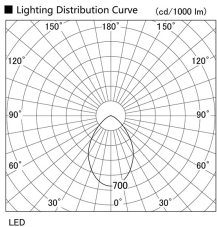

Item no. DD098-5040WW9030

Series Name: Φ 150 Spark

White Reflector

| | |
|------------------|-------------------------|
| Installation | Recessed mount |
| Type | Φ 150 Spark |
| Fixture wattage | 48.5W |
| Beam angle | 59 deg |
| Color Temp. | 3000K |
| CRI | Ra>90 |
| Luminous | 4098 lm |
| Body | Die-cast aluminum alloy |
| Body finish | N/A |
| Trim finish | White |
| Reflector finish | White |
| IP Rate | IP20 |
| Light source | COB module |
| Input Voltage | AC220~240V |
| Dimming Type | Non-Dimmable |
| Certificate | CE, CCC |
| Cut Hole | 150mm |

| Height (Weight) | |
|-----------------|-------------|
| 65.3W | 152 (1.5kg) |
| 48.5W | 152 (1.5kg) |
| 44.3W | 132 (1.3kg) |
| 33.8W | 132 (1.3kg) |
| 30.3W | 132 (1.3kg) |
| 23.0W | 102 (1.0kg) |