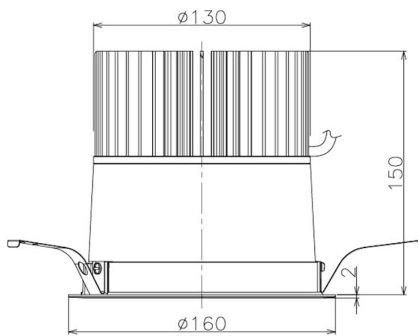

Item no. DD098-5040WW9030

Series Name: Φ 150 Spark

White Reflector

| | |
|------------------|-------------------------|
| Installation | Recessed mount |
| Type | Φ 150 Spark |
| Fixture wattage | 48.5W |
| Beam angle | 59 deg |
| Color Temp. | 3000K |
| CRI | Ra>90 |
| Luminous | 4098 lm |
| Body | Die-cast aluminum alloy |
| Body finish | N/A |
| Trim finish | White |
| Reflector finish | White |
| IP Rate | IP20 |
| Light source | COB module |
| Input Voltage | AC220~240V |
| Dimming Type | Non-Dimmable |
| Certificate | CE, CCC |
| Cut Hole | 150mm |

| Height (Weight) | |
|-----------------|-------------|
| 65.3W | 152 (1.5kg) |
| 48.5W | 152 (1.5kg) |
| 44.3W | 132 (1.3kg) |
| 33.8W | 132 (1.3kg) |
| 30.3W | 132 (1.3kg) |
| 23.0W | 102 (1.0kg) |