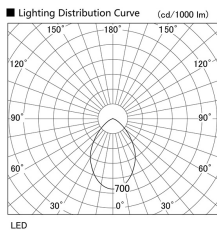

Item no. DD098-5040WW9030

Series Name: Φ 150 Spark

White Reflector

Installation	Recessed mount
Type	
Fixture wattage	48.5W
Beam angle	59 deg
Color Temp.	3000K
CRI	Ra>90
Luminous	4098 lm
Body	Die-cast aluminum alloy
Body finish	N/A
Trim finish	White
Reflector finish	White
IP Rate	IP20
Light source	COB module
Input Voltage	AC220~240V
Dimming Type	Non-Dimmable
Certificate	CE, CCC
Cut Hole	150mm

Height (Weight)	
65.3W	152 (1.5kg)
48.5W	152 (1.5kg)
44.3W	132 (1.3kg)
33.8W	132 (1.3kg)
30.3W	132 (1.3kg)
23.0W	102 (1.0kg)