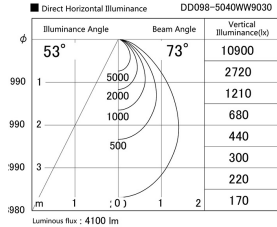

Item no. DD098-5040WW9030

Series Name: Φ 150 Spark

White Reflector

| | |
|------------------|-------------------------|
| Installation | Recessed mount |
| Type | Φ 150 Spark |
| Fixture wattage | 48.5W |
| Beam angle | 59 deg |
| Color Temp. | 3000K |
| CRI | Ra>90 |
| Luminous | 4098 lm |
| Body | Die-cast aluminum alloy |
| Body finish | N/A |
| Trim finish | White |
| Reflector finish | White |
| IP Rate | IP20 |
| Light source | COB module |
| Input Voltage | AC220~240V |
| Dimming Type | Non-Dimmable |
| Certificate | CE, CCC |
| Cut Hole | 150mm |

| Height (Weight) | |
|-----------------|-------------|
| 65.3W | 152 (1.5kg) |
| 48.5W | 152 (1.5kg) |
| 44.3W | 132 (1.3kg) |
| 33.8W | 132 (1.3kg) |
| 30.3W | 132 (1.3kg) |
| 23.0W | 102 (1.0kg) |