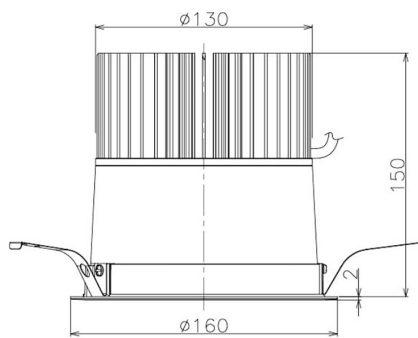

Item no. DD098-5040WW9030

Series Name: Φ 150 Spark

White Reflector

Installation	Recessed mount
Type	
Fixture wattage	48.5W
Beam angle	59 deg
Color Temp.	3000K
CRI	Ra>90
Luminous	4098 lm
Body	Die-cast aluminum alloy
Body finish	N/A
Trim finish	White
Reflector finish	White
IP Rate	IP20
Light source	COB module
Input Voltage	AC220~240V
Dimming Type	Non-Dimmable
Certificate	CE, CCC
Cut Hole	150mm

Height (Weight)	
65.3W	152 (1.5kg)
48.5W	152 (1.5kg)
44.3W	132 (1.3kg)
33.8W	132 (1.3kg)
30.3W	132 (1.3kg)
23.0W	102 (1.0kg)