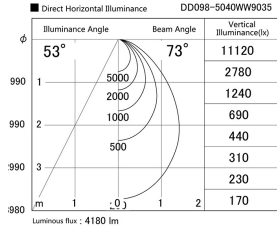

Item no. DD098-5040WW9035

Series Name:  $\Phi$ 150 Spark

White Reflector

Installation	Recessed mount
Type	
Fixture wattage	48.5W
Beam angle	59 deg
Color Temp.	3500K
CRI	Ra>90
Luminous	4180 lm
Body	Die-cast aluminum alloy
Body finish	N/A
Trim finish	White
Reflector finish	White
IP Rate	IP20
Light source	COB module
Input Voltage	AC220~240V
Dimming Type	Non-Dimmable
Certificate	CE, CCC
Cut Hole	150mm

Height (Weight)	
65.3W	152 (1.5kg)
48.5W	152 (1.5kg)
44.3W	132 (1.3kg)
33.8W	132 (1.3kg)
30.3W	132 (1.3kg)
23.0W	102 (1.0kg)