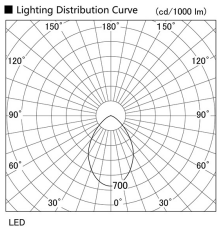

Item no. DD098-5040WW9035

Series Name:  $\Phi$ 150 Spark

White Reflector

Installation	Recessed mount
Type	
Fixture wattage	48.5W
Beam angle	59 deg
Color Temp.	3500K
CRI	Ra>90
Luminous	4180 lm
Body	Die-cast aluminum alloy
Body finish	N/A
Trim finish	White
Reflector finish	White
IP Rate	IP20
Light source	COB module
Input Voltage	AC220~240V
Dimming Type	Non-Dimmable
Certificate	CE, CCC
Cut Hole	150mm

Height (Weight)	
65.3W	152 (1.5kg)
48.5W	152 (1.5kg)
44.3W	132 (1.3kg)
33.8W	132 (1.3kg)
30.3W	132 (1.3kg)
23.0W	102 (1.0kg)