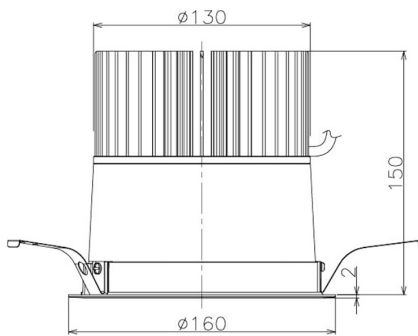

Item no. DD098-5040WW9035

Series Name:  $\Phi$ 150 Spark

White Reflector

Installation	Recessed mount
Type	
Fixture wattage	48.5W
Beam angle	59 deg
Color Temp.	3500K
CRI	Ra>90
Luminous	4180 lm
Body	Die-cast aluminum alloy
Body finish	N/A
Trim finish	White
Reflector finish	White
IP Rate	IP20
Light source	COB module
Input Voltage	AC220~240V
Dimming Type	Non-Dimmable
Certificate	CE, CCC
Cut Hole	150mm

Height (Weight)	
65.3W	152 (1.5kg)
48.5W	152 (1.5kg)
44.3W	132 (1.3kg)
33.8W	132 (1.3kg)
30.3W	132 (1.3kg)
23.0W	102 (1.0kg)