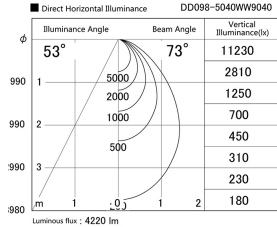

Item no. DD098-5040WW9040

Series Name: Φ 150 Spark

White Reflector

Installation	Recessed mount
Type	Φ 150 Spark
Fixture wattage	48.5W
Beam angle	59 deg
Color Temp.	4000K
CRI	Ra>90
Luminous	4221 lm
Body	Die-cast aluminum alloy
Body finish	N/A
Trim finish	White
Reflector finish	White
IP Rate	IP20
Light source	COB module
Input Voltage	AC220~240V
Dimming Type	Non-Dimmable
Certificate	CE, CCC
Cut Hole	150mm

Height (Weight)	
65.3W	152 (1.5kg)
48.5W	152 (1.5kg)
44.3W	132 (1.3kg)
33.8W	132 (1.3kg)
30.3W	132 (1.3kg)
23.0W	102 (1.0kg)