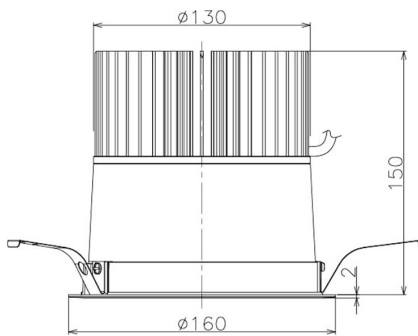

Item no. DD098-5040WW9040

Series Name: Φ 150 Spark

White Reflector

Installation	Recessed mount
Type	
Fixture wattage	48.5W
Beam angle	59 deg
Color Temp.	4000K
CRI	Ra>90
Luminous	4221 lm
Body	Die-cast aluminum alloy
Body finish	N/A
Trim finish	White
Reflector finish	White
IP Rate	IP20
Light source	COB module
Input Voltage	AC220~240V
Dimming Type	Non-Dimmable
Certificate	CE, CCC
Cut Hole	150mm

Height (Weight)	
65.3W	152 (1.5kg)
48.5W	152 (1.5kg)
44.3W	132 (1.3kg)
33.8W	132 (1.3kg)
30.3W	132 (1.3kg)
23.0W	102 (1.0kg)