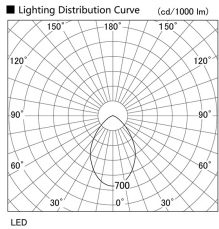

Item no. DD098-5040WW9040

Series Name: Φ 150 Spark

White Reflector

Installation	Recessed mount
Type	
Fixture wattage	48.5W
Beam angle	59 deg
Color Temp.	4000K
CRI	Ra>90
Luminous	4221 lm
Body	Die-cast aluminum alloy
Body finish	N/A
Trim finish	White
Reflector finish	White
IP Rate	IP20
Light source	COB module
Input Voltage	AC220~240V
Dimming Type	Non-Dimmable
Certificate	CE, CCC
Cut Hole	150mm

Height (Weight)	
65.3W	152 (1.5kg)
48.5W	152 (1.5kg)
44.3W	132 (1.3kg)
33.8W	132 (1.3kg)
30.3W	132 (1.3kg)
23.0W	102 (1.0kg)