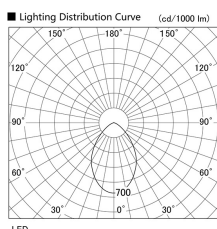

Item no. DD098-5040WW9040

Series Name:  $\Phi$ 150 Spark

White Reflector

Installation	Recessed mount
Type	
Fixture wattage	48.5W
Beam angle	59 deg
Color Temp.	4000K
CRI	Ra>90
Luminous	4221 lm
Body	Die-cast aluminum alloy
Body finish	N/A
Trim finish	White
Reflector finish	White
IP Rate	IP20
Light source	COB module
Input Voltage	AC220~240V
Dimming Type	Non-Dimmable
Certificate	CE, CCC
Cut Hole	150mm

Height (Weight)	
65.3W	152 (1.5kg)
48.5W	152 (1.5kg)
44.3W	132 (1.3kg)
33.8W	132 (1.3kg)
30.3W	132 (1.3kg)
23.0W	102 (1.0kg)