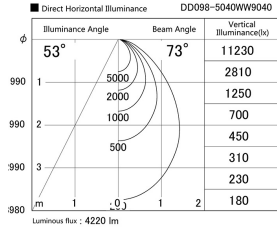

Item no. DD098-5040WW9040

Series Name: Φ 150 Spark

White Reflector

Installation	Recessed mount
Type	
Fixture wattage	48.5W
Beam angle	59 deg
Color Temp.	4000K
CRI	Ra>90
Luminous	4221 lm
Body	Die-cast aluminum alloy
Body finish	N/A
Trim finish	White
Reflector finish	White
IP Rate	IP20
Light source	COB module
Input Voltage	AC220~240V
Dimming Type	Non-Dimmable
Certificate	CE, CCC
Cut Hole	150mm

Height (Weight)	
65.3W	152 (1.5kg)
48.5W	152 (1.5kg)
44.3W	132 (1.3kg)
33.8W	132 (1.3kg)
30.3W	132 (1.3kg)
23.0W	102 (1.0kg)