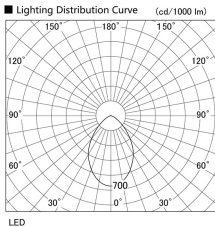

Item no. DD098-5040WW9040

Series Name: Φ 150 Spark

White Reflector

Installation	Recessed mount
Type	Φ 150 Spark
Fixture wattage	48.5W
Beam angle	59 deg
Color Temp.	4000K
CRI	Ra>90
Luminous	4221 lm
Body	Die-cast aluminum alloy
Body finish	N/A
Trim finish	White
Reflector finish	White
IP Rate	IP20
Light source	COB module
Input Voltage	AC220~240V
Dimming Type	Non-Dimmable
Certificate	CE, CCC
Cut Hole	150mm

Height (Weight)	
65.3W	152 (1.5kg)
48.5W	152 (1.5kg)
44.3W	132 (1.3kg)
33.8W	132 (1.3kg)
30.3W	132 (1.3kg)
23.0W	102 (1.0kg)