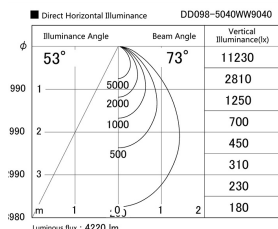

Item no. DD098-5040WW9040

Series Name:  $\Phi$ 150 Spark

White Reflector

Installation	Recessed mount
Type	
Fixture wattage	48.5W
Beam angle	59 deg
Color Temp.	4000K
CRI	Ra>90
Luminous	4221 lm
Body	Die-cast aluminum alloy
Body finish	N/A
Trim finish	White
Reflector finish	White
IP Rate	IP20
Light source	COB module
Input Voltage	AC220~240V
Dimming Type	Non-Dimmable
Certificate	CE, CCC
Cut Hole	150mm

Height (Weight)	
65.3W	152 (1.5kg)
48.5W	152 (1.5kg)
44.3W	132 (1.3kg)
33.8W	132 (1.3kg)
30.3W	132 (1.3kg)
23.0W	102 (1.0kg)