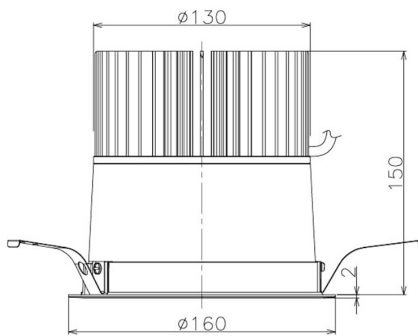

Item no. DD098-5040WW9040

Series Name: Φ 150 Spark

White Reflector

Installation	Recessed mount
Type	Φ 150 Spark
Fixture wattage	48.5W
Beam angle	59 deg
Color Temp.	4000K
CRI	Ra>90
Luminous	4221 lm
Body	Die-cast aluminum alloy
Body finish	N/A
Trim finish	White
Reflector finish	White
IP Rate	IP20
Light source	COB module
Input Voltage	AC220~240V
Dimming Type	Non-Dimmable
Certificate	CE, CCC
Cut Hole	150mm

Height (Weight)	
65.3W	152 (1.5kg)
48.5W	152 (1.5kg)
44.3W	132 (1.3kg)
33.8W	132 (1.3kg)
30.3W	132 (1.3kg)
23.0W	102 (1.0kg)