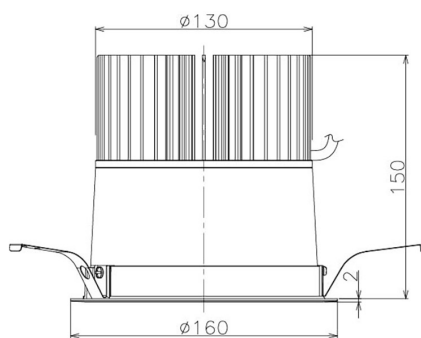

Item no. DD098-5040WW9040

Series Name:  $\Phi$ 150 Spark

White Reflector

Installation	Recessed mount
Type	
Fixture wattage	48.5W
Beam angle	59 deg
Color Temp.	4000K
CRI	Ra>90
Luminous	4221 lm
Body	Die-cast aluminum alloy
Body finish	N/A
Trim finish	White
Reflector finish	White
IP Rate	IP20
Light source	COB module
Input Voltage	AC220~240V
Dimming Type	Non-Dimmable
Certificate	CE, CCC
Cut Hole	150mm

Height (Weight)	
65.3W	152 (1.5kg)
48.5W	152 (1.5kg)
44.3W	132 (1.3kg)
33.8W	132 (1.3kg)
30.3W	132 (1.3kg)
23.0W	102 (1.0kg)