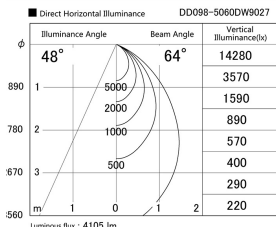

Item no. DD098-5060DW9027

Series Name: Φ 150 Spark

Dark Mirror Reflector

Installation	Recessed mount
Type	Φ 150 Spark
Fixture wattage	48.5W
Beam angle	64 deg
Color Temp.	2700K
CRI	Ra>90
Luminous	4104 lm
Body	Die-cast aluminum alloy
Body finish	N/A
Trim finish	White
Reflector finish	Dark Mirror
IP Rate	IP20
Light source	COB module
Input Voltage	AC220~240V
Dimming Type	Non-Dimmable
Certificate	CE, CCC
Cut Hole	150mm

Height (Weight)	
65.3W	152 (1.5kg)
48.5W	152 (1.5kg)
44.3W	132 (1.3kg)
33.8W	132 (1.3kg)
30.3W	132 (1.3kg)
23.0W	102 (1.0kg)