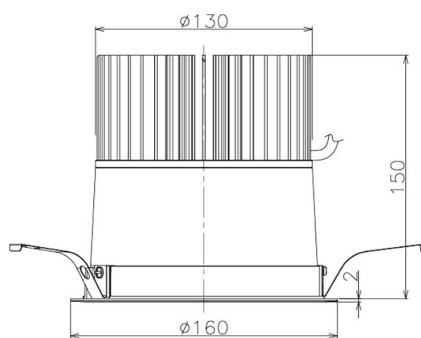

Item no. DD098-5060DW9027

Series Name: Φ 150 Spark

Dark Mirror Reflector

Installation	Recessed mount
Type	Φ 150 Spark
Fixture wattage	48.5W
Beam angle	64 deg
Color Temp.	2700K
CRI	Ra>90
Luminous	4104 lm
Body	Die-cast aluminum alloy
Body finish	N/A
Trim finish	White
Reflector finish	Dark Mirror
IP Rate	IP20
Light source	COB module
Input Voltage	AC220~240V
Dimming Type	Non-Dimmable
Certificate	CE, CCC
Cut Hole	150mm

Height (Weight)	
65.3W	152 (1.5kg)
48.5W	152 (1.5kg)
44.3W	132 (1.3kg)
33.8W	132 (1.3kg)
30.3W	132 (1.3kg)
23.0W	102 (1.0kg)