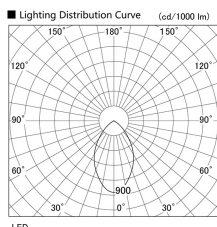

Item no. DD098-5060DW9027

Series Name: Φ 150 Spark

Dark Mirror Reflector

Installation	Recessed mount
Type	Φ 150 Spark
Fixture wattage	48.5W
Beam angle	64 deg
Color Temp.	2700K
CRI	Ra>90
Luminous	4104 lm
Body	Die-cast aluminum alloy
Body finish	N/A
Trim finish	White
Reflector finish	Dark Mirror
IP Rate	IP20
Light source	COB module
Input Voltage	AC220~240V
Dimming Type	Non-Dimmable
Certificate	CE, CCC
Cut Hole	150mm

Height (Weight)	
65.3W	152 (1.5kg)
48.5W	152 (1.5kg)
44.3W	132 (1.3kg)
33.8W	132 (1.3kg)
30.3W	132 (1.3kg)
23.0W	102 (1.0kg)