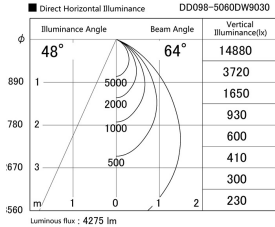

Item no. DD098-5060DW9030

Series Name: Φ 150 Spark

Dark Mirror Reflector

Installation	Recessed mount
Type	
Fixture wattage	48.5W
Beam angle	64 deg
Color Temp.	3000K
CRI	Ra>90
Luminous	4275 lm
Body	Die-cast aluminum alloy
Body finish	N/A
Trim finish	White
Reflector finish	Dark Mirror
IP Rate	IP20
Light source	COB module
Input Voltage	AC220~240V
Dimming Type	Non-Dimmable
Certificate	CE, CCC
Cut Hole	150mm

Height (Weight)	
65.3W	152 (1.5kg)
48.5W	152 (1.5kg)
44.3W	132 (1.3kg)
33.8W	132 (1.3kg)
30.3W	132 (1.3kg)
23.0W	102 (1.0kg)