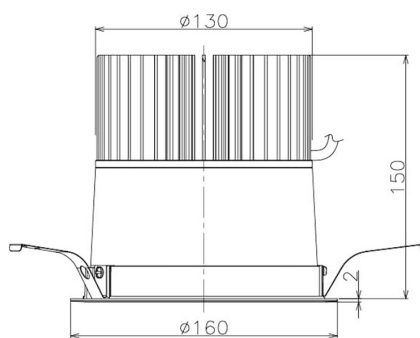

Item no. DD098-5060DW9030

Series Name:  $\Phi$ 150 Spark

Dark Mirror Reflector

Installation	Recessed mount
Type	$\Phi$ 150 Spark
Fixture wattage	48.5W
Beam angle	64 deg
Color Temp.	3000K
CRI	Ra>90
Luminous	4275 lm
Body	Die-cast aluminum alloy
Body finish	N/A
Trim finish	White
Reflector finish	Dark Mirror
IP Rate	IP20
Light source	COB module
Input Voltage	AC220~240V
Dimming Type	Non-Dimmable
Certificate	CE, CCC
Cut Hole	150mm

Height (Weight)	
65.3W	152 (1.5kg)
48.5W	152 (1.5kg)
44.3W	132 (1.3kg)
33.8W	132 (1.3kg)
30.3W	132 (1.3kg)
23.0W	102 (1.0kg)