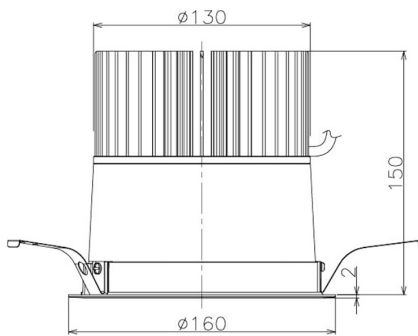

Item no. DD098-5060DW9030

Series Name: Φ 150 Spark

Dark Mirror Reflector

Installation	Recessed mount
Type	
Fixture wattage	48.5W
Beam angle	64 deg
Color Temp.	3000K
CRI	Ra>90
Luminous	4275 lm
Body	Die-cast aluminum alloy
Body finish	N/A
Trim finish	White
Reflector finish	Dark Mirror
IP Rate	IP20
Light source	COB module
Input Voltage	AC220~240V
Dimming Type	Non-Dimmable
Certificate	CE, CCC
Cut Hole	150mm

Height (Weight)	
65.3W	152 (1.5kg)
48.5W	152 (1.5kg)
44.3W	132 (1.3kg)
33.8W	132 (1.3kg)
30.3W	132 (1.3kg)
23.0W	102 (1.0kg)