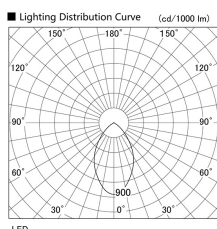

Item no. DD098-5060DW9030

Series Name:  $\Phi$ 150 Spark

Dark Mirror Reflector

Installation	Recessed mount
Type	$\Phi$ 150 Spark
Fixture wattage	48.5W
Beam angle	64 deg
Color Temp.	3000K
CRI	Ra>90
Luminous	4275 lm
Body	Die-cast aluminum alloy
Body finish	N/A
Trim finish	White
Reflector finish	Dark Mirror
IP Rate	IP20
Light source	COB module
Input Voltage	AC220~240V
Dimming Type	Non-Dimmable
Certificate	CE, CCC
Cut Hole	150mm

Height (Weight)	
65.3W	152 (1.5kg)
48.5W	152 (1.5kg)
44.3W	132 (1.3kg)
33.8W	132 (1.3kg)
30.3W	132 (1.3kg)
23.0W	102 (1.0kg)