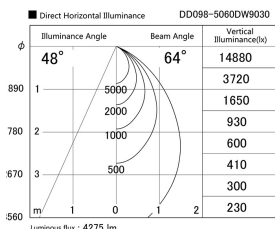

Item no. DD098-5060DW9030

Series Name:  $\Phi$ 150 Spark

Dark Mirror Reflector

Installation	Recessed mount
Type	$\Phi$ 150 Spark
Fixture wattage	48.5W
Beam angle	64 deg
Color Temp.	3000K
CRI	Ra>90
Luminous	4275 lm
Body	Die-cast aluminum alloy
Body finish	N/A
Trim finish	White
Reflector finish	Dark Mirror
IP Rate	IP20
Light source	COB module
Input Voltage	AC220~240V
Dimming Type	Non-Dimmable
Certificate	CE, CCC
Cut Hole	150mm

Height (Weight)	
65.3W	152 (1.5kg)
48.5W	152 (1.5kg)
44.3W	132 (1.3kg)
33.8W	132 (1.3kg)
30.3W	132 (1.3kg)
23.0W	102 (1.0kg)