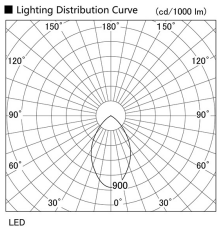

Item no. DD098-5060DW9030

Series Name: Φ 150 Spark

Dark Mirror Reflector

Installation	Recessed mount
Type	
Fixture wattage	48.5W
Beam angle	64 deg
Color Temp.	3000K
CRI	Ra>90
Luminous	4275 lm
Body	Die-cast aluminum alloy
Body finish	N/A
Trim finish	White
Reflector finish	Dark Mirror
IP Rate	IP20
Light source	COB module
Input Voltage	AC220~240V
Dimming Type	Non-Dimmable
Certificate	CE, CCC
Cut Hole	150mm

Height (Weight)	
65.3W	152 (1.5kg)
48.5W	152 (1.5kg)
44.3W	132 (1.3kg)
33.8W	132 (1.3kg)
30.3W	132 (1.3kg)
23.0W	102 (1.0kg)