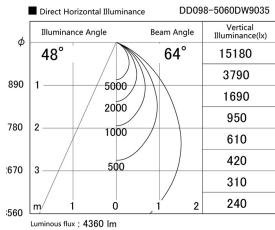

Item no. DD098-5060DW9035

Series Name:  $\Phi$ 150 Spark

Dark Mirror Reflector

Installation	Recessed mount
Type	
Fixture wattage	48.5W
Beam angle	64 deg
Color Temp.	3500K
CRI	Ra>90
Luminous	4361 lm
Body	Die-cast aluminum alloy
Body finish	N/A
Trim finish	White
Reflector finish	Dark Mirror
IP Rate	IP20
Light source	COB module
Input Voltage	AC220~240V
Dimming Type	Non-Dimmable
Certificate	CE, CCC
Cut Hole	150mm

Height (Weight)	
65.3W	152 (1.5kg)
48.5W	152 (1.5kg)
44.3W	132 (1.3kg)
33.8W	132 (1.3kg)
30.3W	132 (1.3kg)
23.0W	102 (1.0kg)