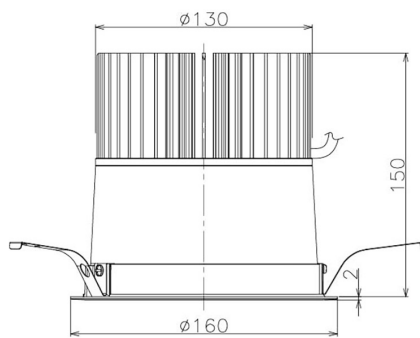

Item no. DD098-5060DW9035

Series Name:  $\Phi$ 150 Spark

Dark Mirror Reflector

Installation	Recessed mount
Type	
Fixture wattage	48.5W
Beam angle	64 deg
Color Temp.	3500K
CRI	Ra>90
Luminous	4361 lm
Body	Die-cast aluminum alloy
Body finish	N/A
Trim finish	White
Reflector finish	Dark Mirror
IP Rate	IP20
Light source	COB module
Input Voltage	AC220~240V
Dimming Type	Non-Dimmable
Certificate	CE, CCC
Cut Hole	150mm

Height (Weight)	
65.3W	152 (1.5kg)
48.5W	152 (1.5kg)
44.3W	132 (1.3kg)
33.8W	132 (1.3kg)
30.3W	132 (1.3kg)
23.0W	102 (1.0kg)