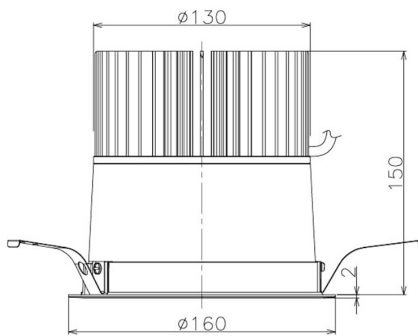

Item no. DD098-5060DW9035

Series Name: Φ 150 Spark

Dark Mirror Reflector

Installation	Recessed mount
Type	Φ 150 Spark
Fixture wattage	48.5W
Beam angle	64 deg
Color Temp.	3500K
CRI	Ra>90
Luminous	4361 lm
Body	Die-cast aluminum alloy
Body finish	N/A
Trim finish	White
Reflector finish	Dark Mirror
IP Rate	IP20
Light source	COB module
Input Voltage	AC220~240V
Dimming Type	Non-Dimmable
Certificate	CE, CCC
Cut Hole	150mm

Height (Weight)	
65.3W	152 (1.5kg)
48.5W	152 (1.5kg)
44.3W	132 (1.3kg)
33.8W	132 (1.3kg)
30.3W	132 (1.3kg)
23.0W	102 (1.0kg)