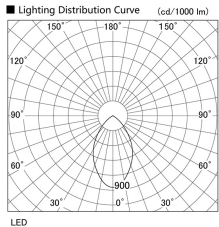

Item no. DD098-5060DW9035

Series Name: Φ 150 Spark

Dark Mirror Reflector

Installation	Recessed mount
Type	Φ 150 Spark
Fixture wattage	48.5W
Beam angle	64 deg
Color Temp.	3500K
CRI	Ra>90
Luminous	4361 lm
Body	Die-cast aluminum alloy
Body finish	N/A
Trim finish	White
Reflector finish	Dark Mirror
IP Rate	IP20
Light source	COB module
Input Voltage	AC220~240V
Dimming Type	Non-Dimmable
Certificate	CE, CCC
Cut Hole	150mm

Height (Weight)	
65.3W	152 (1.5kg)
48.5W	152 (1.5kg)
44.3W	132 (1.3kg)
33.8W	132 (1.3kg)
30.3W	132 (1.3kg)
23.0W	102 (1.0kg)