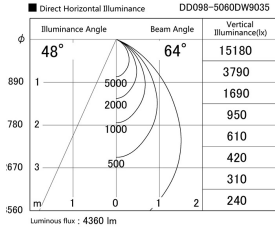

Item no. DD098-5060DW9035

Series Name: Φ 150 Spark

Dark Mirror Reflector

Installation	Recessed mount
Type	Φ 150 Spark
Fixture wattage	48.5W
Beam angle	64 deg
Color Temp.	3500K
CRI	Ra>90
Luminous	4361 lm
Body	Die-cast aluminum alloy
Body finish	N/A
Trim finish	White
Reflector finish	Dark Mirror
IP Rate	IP20
Light source	COB module
Input Voltage	AC220~240V
Dimming Type	Non-Dimmable
Certificate	CE, CCC
Cut Hole	150mm

Height (Weight)	
65.3W	152 (1.5kg)
48.5W	152 (1.5kg)
44.3W	132 (1.3kg)
33.8W	132 (1.3kg)
30.3W	132 (1.3kg)
23.0W	102 (1.0kg)