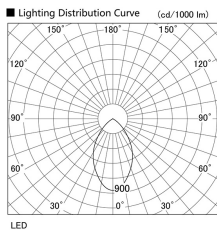

Item no. DD098-5060DW9035

Series Name:  $\Phi$ 150 Spark

Dark Mirror Reflector

Installation	Recessed mount
Type	
Fixture wattage	48.5W
Beam angle	64 deg
Color Temp.	3500K
CRI	Ra>90
Luminous	4361 lm
Body	Die-cast aluminum alloy
Body finish	N/A
Trim finish	White
Reflector finish	Dark Mirror
IP Rate	IP20
Light source	COB module
Input Voltage	AC220~240V
Dimming Type	Non-Dimmable
Certificate	CE, CCC
Cut Hole	150mm

Height (Weight)	
65.3W	152 (1.5kg)
48.5W	152 (1.5kg)
44.3W	132 (1.3kg)
33.8W	132 (1.3kg)
30.3W	132 (1.3kg)
23.0W	102 (1.0kg)