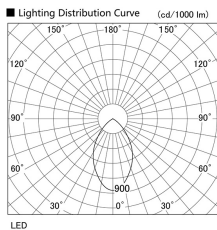

Item no. DD098-5060DW9040

Series Name:  $\Phi$ 150 Spark

Dark Mirror Reflector

Installation	Recessed mount
Type	
Fixture wattage	48.5W
Beam angle	64 deg
Color Temp.	4000K
CRI	Ra>90
Luminous	4403 lm
Body	Die-cast aluminum alloy
Body finish	N/A
Trim finish	White
Reflector finish	Dark Mirror
IP Rate	IP20
Light source	COB module
Input Voltage	AC220~240V
Dimming Type	Non-Dimmable
Certificate	CE, CCC
Cut Hole	150mm

Height (Weight)	
65.3W	152 (1.5kg)
48.5W	152 (1.5kg)
44.3W	132 (1.3kg)
33.8W	132 (1.3kg)
30.3W	132 (1.3kg)
23.0W	102 (1.0kg)