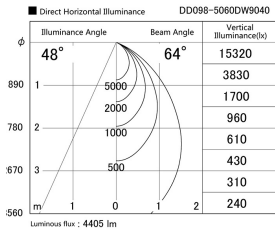

Item no. DD098-5060DW9040

Series Name:  $\Phi$ 150 Spark

Dark Mirror Reflector

Installation	Recessed mount
Type	
Fixture wattage	48.5W
Beam angle	64 deg
Color Temp.	4000K
CRI	Ra>90
Luminous	4403 lm
Body	Die-cast aluminum alloy
Body finish	N/A
Trim finish	White
Reflector finish	Dark Mirror
IP Rate	IP20
Light source	COB module
Input Voltage	AC220~240V
Dimming Type	Non-Dimmable
Certificate	CE, CCC
Cut Hole	150mm

Height (Weight)	
65.3W	152 (1.5kg)
48.5W	152 (1.5kg)
44.3W	132 (1.3kg)
33.8W	132 (1.3kg)
30.3W	132 (1.3kg)
23.0W	102 (1.0kg)