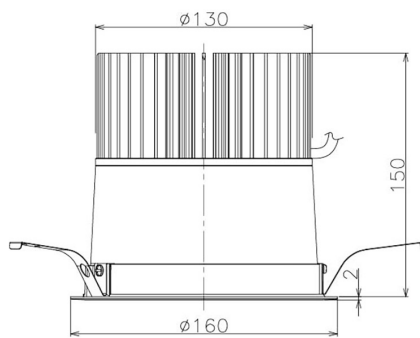

Item no. DD098-5060DW9040

Series Name:  $\Phi$ 150 Spark

Dark Mirror Reflector

Installation	Recessed mount
Type	
Fixture wattage	48.5W
Beam angle	64 deg
Color Temp.	4000K
CRI	Ra>90
Luminous	4403 lm
Body	Die-cast aluminum alloy
Body finish	N/A
Trim finish	White
Reflector finish	Dark Mirror
IP Rate	IP20
Light source	COB module
Input Voltage	AC220~240V
Dimming Type	Non-Dimmable
Certificate	CE, CCC
Cut Hole	150mm

Height (Weight)	
65.3W	152 (1.5kg)
48.5W	152 (1.5kg)
44.3W	132 (1.3kg)
33.8W	132 (1.3kg)
30.3W	132 (1.3kg)
23.0W	102 (1.0kg)