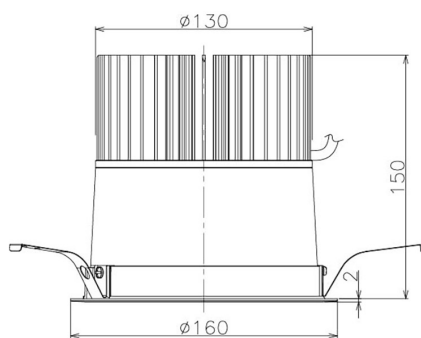

Item no. DD098-5060WW9027

Series Name:  $\Phi$ 150 Spark

White Reflector

Installation	Recessed mount
Type	$\Phi$ 150 Spark
Fixture wattage	48.5W
Beam angle	64 deg
Color Temp.	2700K
CRI	Ra>90
Luminous	4198 lm
Body	Die-cast aluminum alloy
Body finish	N/A
Trim finish	White
Reflector finish	White
IP Rate	IP20
Light source	COB module
Input Voltage	AC220~240V
Dimming Type	Non-Dimmable
Certificate	CE, CCC
Cut Hole	150mm

Height (Weight)	
65.3W	152 (1.5kg)
48.5W	152 (1.5kg)
44.3W	132 (1.3kg)
33.8W	132 (1.3kg)
30.3W	132 (1.3kg)
23.0W	102 (1.0kg)