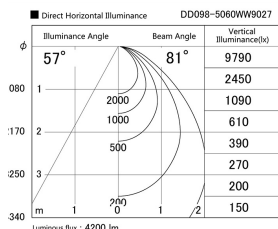

Item no. DD098-5060WW9027

Series Name: Φ 150 Spark

White Reflector

| | |
|------------------|-------------------------|
| Installation | Recessed mount |
| Type | |
| Fixture wattage | 48.5W |
| Beam angle | 64 deg |
| Color Temp. | 2700K |
| CRI | Ra>90 |
| Luminous | 4198 lm |
| Body | Die-cast aluminum alloy |
| Body finish | N/A |
| Trim finish | White |
| Reflector finish | White |
| IP Rate | IP20 |
| Light source | COB module |
| Input Voltage | AC220~240V |
| Dimming Type | Non-Dimmable |
| Certificate | CE, CCC |
| Cut Hole | 150mm |

| Height (Weight) | |
|-----------------|-------------|
| 65.3W | 152 (1.5kg) |
| 48.5W | 152 (1.5kg) |
| 44.3W | 132 (1.3kg) |
| 33.8W | 132 (1.3kg) |
| 30.3W | 132 (1.3kg) |
| 23.0W | 102 (1.0kg) |