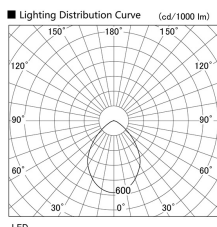

Item no. DD098-5060WW9027

Series Name:  $\Phi$ 150 Spark

White Reflector

Installation	Recessed mount
Type	$\Phi$ 150 Spark
Fixture wattage	48.5W
Beam angle	64 deg
Color Temp.	2700K
CRI	Ra>90
Luminous	4198 lm
Body	Die-cast aluminum alloy
Body finish	N/A
Trim finish	White
Reflector finish	White
IP Rate	IP20
Light source	COB module
Input Voltage	AC220~240V
Dimming Type	Non-Dimmable
Certificate	CE, CCC
Cut Hole	150mm

Height (Weight)	
65.3W	152 (1.5kg)
48.5W	152 (1.5kg)
44.3W	132 (1.3kg)
33.8W	132 (1.3kg)
30.3W	132 (1.3kg)
23.0W	102 (1.0kg)