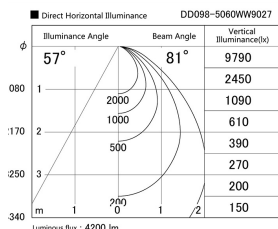

Item no. DD098-5060WW9027

Series Name:  $\Phi$ 150 Spark

White Reflector

Installation	Recessed mount
Type	$\Phi$ 150 Spark
Fixture wattage	48.5W
Beam angle	64 deg
Color Temp.	2700K
CRI	Ra>90
Luminous	4198 lm
Body	Die-cast aluminum alloy
Body finish	N/A
Trim finish	White
Reflector finish	White
IP Rate	IP20
Light source	COB module
Input Voltage	AC220~240V
Dimming Type	Non-Dimmable
Certificate	CE, CCC
Cut Hole	150mm

Height (Weight)	
65.3W	152 (1.5kg)
48.5W	152 (1.5kg)
44.3W	132 (1.3kg)
33.8W	132 (1.3kg)
30.3W	132 (1.3kg)
23.0W	102 (1.0kg)