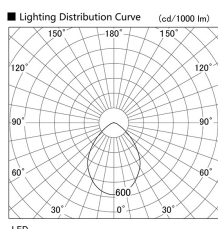

Item no. DD098-5060WW9027

Series Name: Φ 150 Spark

White Reflector

| | |
|------------------|-------------------------|
| Installation | Recessed mount |
| Type | |
| Fixture wattage | 48.5W |
| Beam angle | 64 deg |
| Color Temp. | 2700K |
| CRI | Ra>90 |
| Luminous | 4198 lm |
| Body | Die-cast aluminum alloy |
| Body finish | N/A |
| Trim finish | White |
| Reflector finish | White |
| IP Rate | IP20 |
| Light source | COB module |
| Input Voltage | AC220~240V |
| Dimming Type | Non-Dimmable |
| Certificate | CE, CCC |
| Cut Hole | 150mm |

| Height (Weight) | |
|-----------------|-------------|
| 65.3W | 152 (1.5kg) |
| 48.5W | 152 (1.5kg) |
| 44.3W | 132 (1.3kg) |
| 33.8W | 132 (1.3kg) |
| 30.3W | 132 (1.3kg) |
| 23.0W | 102 (1.0kg) |