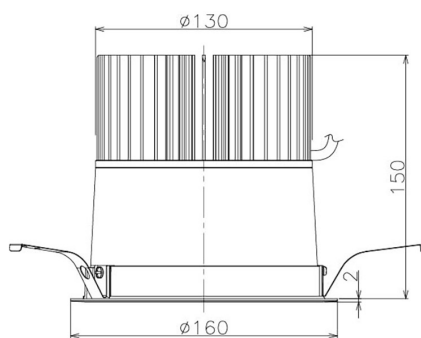

Item no. DD098-5060WW9027

Series Name: Φ 150 Spark

White Reflector

| | |
|------------------|-------------------------|
| Installation | Recessed mount |
| Type | |
| Fixture wattage | 48.5W |
| Beam angle | 64 deg |
| Color Temp. | 2700K |
| CRI | Ra>90 |
| Luminous | 4198 lm |
| Body | Die-cast aluminum alloy |
| Body finish | N/A |
| Trim finish | White |
| Reflector finish | White |
| IP Rate | IP20 |
| Light source | COB module |
| Input Voltage | AC220~240V |
| Dimming Type | Non-Dimmable |
| Certificate | CE, CCC |
| Cut Hole | 150mm |

| Height (Weight) | |
|-----------------|-------------|
| 65.3W | 152 (1.5kg) |
| 48.5W | 152 (1.5kg) |
| 44.3W | 132 (1.3kg) |
| 33.8W | 132 (1.3kg) |
| 30.3W | 132 (1.3kg) |
| 23.0W | 102 (1.0kg) |