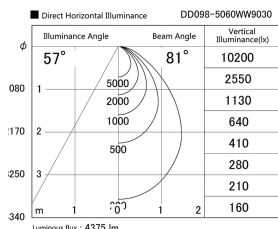

Item no. DD098-5060WW9030

Series Name: Φ 150 Spark

White Reflector

Installation	Recessed mount
Type	Φ 150 Spark
Fixture wattage	48.5W
Beam angle	64 deg
Color Temp.	3000K
CRI	Ra>90
Luminous	4373 lm
Body	Die-cast aluminum alloy
Body finish	N/A
Trim finish	White
Reflector finish	White
IP Rate	IP20
Light source	COB module
Input Voltage	AC220~240V
Dimming Type	Non-Dimmable
Certificate	CE, CCC
Cut Hole	150mm

Height (Weight)	
65.3W	152 (1.5kg)
48.5W	152 (1.5kg)
44.3W	132 (1.3kg)
33.8W	132 (1.3kg)
30.3W	132 (1.3kg)
23.0W	102 (1.0kg)