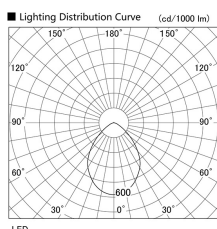

Item no. DD098-5060WW9030

Series Name: Φ 150 Spark

White Reflector

Installation	Recessed mount
Type	Φ 150 Spark
Fixture wattage	48.5W
Beam angle	64 deg
Color Temp.	3000K
CRI	Ra>90
Luminous	4373 lm
Body	Die-cast aluminum alloy
Body finish	N/A
Trim finish	White
Reflector finish	White
IP Rate	IP20
Light source	COB module
Input Voltage	AC220~240V
Dimming Type	Non-Dimmable
Certificate	CE, CCC
Cut Hole	150mm

Height (Weight)	
65.3W	152 (1.5kg)
48.5W	152 (1.5kg)
44.3W	132 (1.3kg)
33.8W	132 (1.3kg)
30.3W	132 (1.3kg)
23.0W	102 (1.0kg)