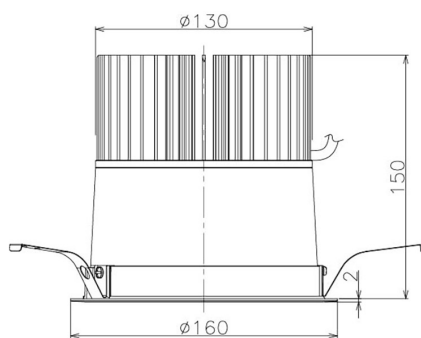

Item no. DD098-5060WW9030

Series Name: Φ 150 Spark

White Reflector

Installation	Recessed mount
Type	Φ 150 Spark
Fixture wattage	48.5W
Beam angle	64 deg
Color Temp.	3000K
CRI	Ra>90
Luminous	4373 lm
Body	Die-cast aluminum alloy
Body finish	N/A
Trim finish	White
Reflector finish	White
IP Rate	IP20
Light source	COB module
Input Voltage	AC220~240V
Dimming Type	Non-Dimmable
Certificate	CE, CCC
Cut Hole	150mm

Height (Weight)	
65.3W	152 (1.5kg)
48.5W	152 (1.5kg)
44.3W	132 (1.3kg)
33.8W	132 (1.3kg)
30.3W	132 (1.3kg)
23.0W	102 (1.0kg)