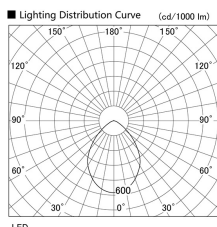

Item no. DD098-5060WW9035

Series Name:  $\Phi$ 150 Spark

White Reflector

Installation	Recessed mount
Type	
Fixture wattage	48.5W
Beam angle	64 deg
Color Temp.	3500K
CRI	Ra>90
Luminous	4460 lm
Body	Die-cast aluminum alloy
Body finish	N/A
Trim finish	White
Reflector finish	White
IP Rate	IP20
Light source	COB module
Input Voltage	AC220~240V
Dimming Type	Non-Dimmable
Certificate	CE, CCC
Cut Hole	150mm

Height (Weight)	
65.3W	152 (1.5kg)
48.5W	152 (1.5kg)
44.3W	132 (1.3kg)
33.8W	132 (1.3kg)
30.3W	132 (1.3kg)
23.0W	102 (1.0kg)