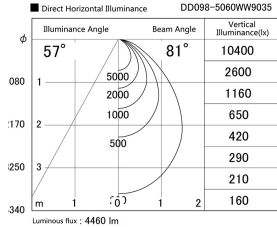

Item no. DD098-5060WW9035

Series Name: Φ 150 Spark

White Reflector

Installation	Recessed mount
Type	Φ 150 Spark
Fixture wattage	48.5W
Beam angle	64 deg
Color Temp.	3500K
CRI	Ra>90
Luminous	4460 lm
Body	Die-cast aluminum alloy
Body finish	N/A
Trim finish	White
Reflector finish	White
IP Rate	IP20
Light source	COB module
Input Voltage	AC220~240V
Dimming Type	Non-Dimmable
Certificate	CE, CCC
Cut Hole	150mm

Height (Weight)	
65.3W	152 (1.5kg)
48.5W	152 (1.5kg)
44.3W	132 (1.3kg)
33.8W	132 (1.3kg)
30.3W	132 (1.3kg)
23.0W	102 (1.0kg)