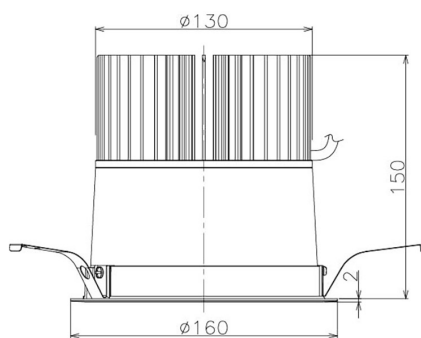

Item no. DD098-5060WW9035

Series Name:  $\Phi$ 150 Spark

White Reflector

Installation	Recessed mount
Type	
Fixture wattage	48.5W
Beam angle	64 deg
Color Temp.	3500K
CRI	Ra>90
Luminous	4460 lm
Body	Die-cast aluminum alloy
Body finish	N/A
Trim finish	White
Reflector finish	White
IP Rate	IP20
Light source	COB module
Input Voltage	AC220~240V
Dimming Type	Non-Dimmable
Certificate	CE, CCC
Cut Hole	150mm

Height (Weight)	
65.3W	152 (1.5kg)
48.5W	152 (1.5kg)
44.3W	132 (1.3kg)
33.8W	132 (1.3kg)
30.3W	132 (1.3kg)
23.0W	102 (1.0kg)