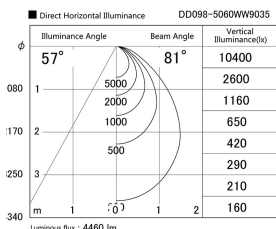

Item no. DD098-5060WW9035

Series Name:  $\Phi$ 150 Spark

White Reflector

Installation	Recessed mount
Type	
Fixture wattage	48.5W
Beam angle	64 deg
Color Temp.	3500K
CRI	Ra>90
Luminous	4460 lm
Body	Die-cast aluminum alloy
Body finish	N/A
Trim finish	White
Reflector finish	White
IP Rate	IP20
Light source	COB module
Input Voltage	AC220~240V
Dimming Type	Non-Dimmable
Certificate	CE, CCC
Cut Hole	150mm

Height (Weight)	
65.3W	152 (1.5kg)
48.5W	152 (1.5kg)
44.3W	132 (1.3kg)
33.8W	132 (1.3kg)
30.3W	132 (1.3kg)
23.0W	102 (1.0kg)