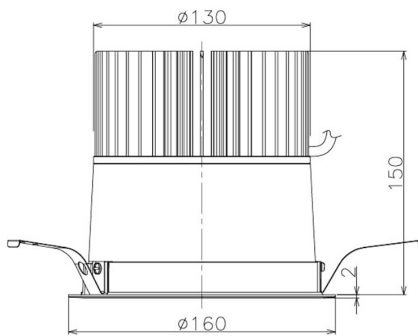

Item no. DD098-5060WW9035

Series Name: Φ 150 Spark

White Reflector

Installation	Recessed mount
Type	Φ 150 Spark
Fixture wattage	48.5W
Beam angle	64 deg
Color Temp.	3500K
CRI	Ra>90
Luminous	4460 lm
Body	Die-cast aluminum alloy
Body finish	N/A
Trim finish	White
Reflector finish	White
IP Rate	IP20
Light source	COB module
Input Voltage	AC220~240V
Dimming Type	Non-Dimmable
Certificate	CE, CCC
Cut Hole	150mm

Height (Weight)	
65.3W	152 (1.5kg)
48.5W	152 (1.5kg)
44.3W	132 (1.3kg)
33.8W	132 (1.3kg)
30.3W	132 (1.3kg)
23.0W	102 (1.0kg)