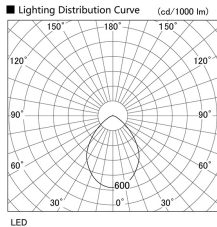

Item no. DD098-5060WW9035

Series Name: Φ 150 Spark

White Reflector

Installation	Recessed mount
Type	Φ 150 Spark
Fixture wattage	48.5W
Beam angle	64 deg
Color Temp.	3500K
CRI	Ra>90
Luminous	4460 lm
Body	Die-cast aluminum alloy
Body finish	N/A
Trim finish	White
Reflector finish	White
IP Rate	IP20
Light source	COB module
Input Voltage	AC220~240V
Dimming Type	Non-Dimmable
Certificate	CE, CCC
Cut Hole	150mm

Height (Weight)	
65.3W	152 (1.5kg)
48.5W	152 (1.5kg)
44.3W	132 (1.3kg)
33.8W	132 (1.3kg)
30.3W	132 (1.3kg)
23.0W	102 (1.0kg)