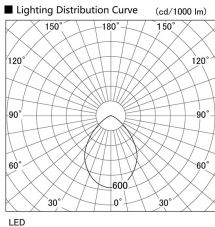

Item no. DD098-5060WW9040

Series Name: Φ 150 Spark

White Reflector

Installation	Recessed mount
Type	Φ 150 Spark
Fixture wattage	48.5W
Beam angle	64 deg
Color Temp.	4000K
CRI	Ra>90
Luminous	4504 lm
Body	Die-cast aluminum alloy
Body finish	N/A
Trim finish	White
Reflector finish	White
IP Rate	IP20
Light source	COB module
Input Voltage	AC220~240V
Dimming Type	Non-Dimmable
Certificate	CE, CCC
Cut Hole	150mm

Height (Weight)	
65.3W	152 (1.5kg)
48.5W	152 (1.5kg)
44.3W	132 (1.3kg)
33.8W	132 (1.3kg)
30.3W	132 (1.3kg)
23.0W	102 (1.0kg)