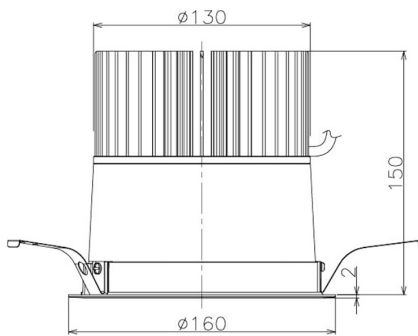

Item no. DD098-5060WW9040

Series Name: Φ 150 Spark

White Reflector

Installation	Recessed mount
Type	
Fixture wattage	48.5W
Beam angle	64 deg
Color Temp.	4000K
CRI	Ra>90
Luminous	4504 lm
Body	Die-cast aluminum alloy
Body finish	N/A
Trim finish	White
Reflector finish	White
IP Rate	IP20
Light source	COB module
Input Voltage	AC220~240V
Dimming Type	Non-Dimmable
Certificate	CE, CCC
Cut Hole	150mm

Height (Weight)	
65.3W	152 (1.5kg)
48.5W	152 (1.5kg)
44.3W	132 (1.3kg)
33.8W	132 (1.3kg)
30.3W	132 (1.3kg)
23.0W	102 (1.0kg)