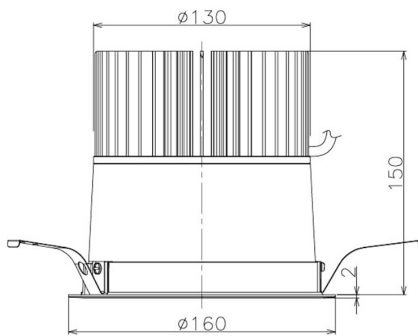

Item no. DD098-5060WW9040

Series Name: Φ 150 Spark

White Reflector

Installation	Recessed mount
Type	Φ 150 Spark
Fixture wattage	48.5W
Beam angle	64 deg
Color Temp.	4000K
CRI	Ra>90
Luminous	4504 lm
Body	Die-cast aluminum alloy
Body finish	N/A
Trim finish	White
Reflector finish	White
IP Rate	IP20
Light source	COB module
Input Voltage	AC220~240V
Dimming Type	Non-Dimmable
Certificate	CE, CCC
Cut Hole	150mm

Height (Weight)	
65.3W	152 (1.5kg)
48.5W	152 (1.5kg)
44.3W	132 (1.3kg)
33.8W	132 (1.3kg)
30.3W	132 (1.3kg)
23.0W	102 (1.0kg)