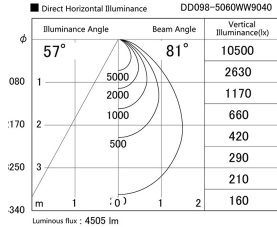

Item no. DD098-5060WW9040

Series Name: Φ 150 Spark

White Reflector

Installation	Recessed mount
Type	
Fixture wattage	48.5W
Beam angle	64 deg
Color Temp.	4000K
CRI	Ra>90
Luminous	4504 lm
Body	Die-cast aluminum alloy
Body finish	N/A
Trim finish	White
Reflector finish	White
IP Rate	IP20
Light source	COB module
Input Voltage	AC220~240V
Dimming Type	Non-Dimmable
Certificate	CE, CCC
Cut Hole	150mm

Height (Weight)	
65.3W	152 (1.5kg)
48.5W	152 (1.5kg)
44.3W	132 (1.3kg)
33.8W	132 (1.3kg)
30.3W	132 (1.3kg)
23.0W	102 (1.0kg)