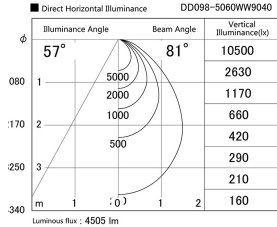

Item no. DD098-5060WW9040

Series Name: Φ 150 Spark

White Reflector

Installation	Recessed mount
Type	Φ 150 Spark
Fixture wattage	48.5W
Beam angle	64 deg
Color Temp.	4000K
CRI	Ra>90
Luminous	4504 lm
Body	Die-cast aluminum alloy
Body finish	N/A
Trim finish	White
Reflector finish	White
IP Rate	IP20
Light source	COB module
Input Voltage	AC220~240V
Dimming Type	Non-Dimmable
Certificate	CE, CCC
Cut Hole	150mm

Height (Weight)	
65.3W	152 (1.5kg)
48.5W	152 (1.5kg)
44.3W	132 (1.3kg)
33.8W	132 (1.3kg)
30.3W	132 (1.3kg)
23.0W	102 (1.0kg)