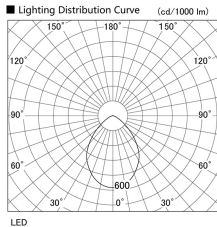

Item no. DD098-5060WW9040

Series Name: Φ 150 Spark

White Reflector

Installation	Recessed mount
Type	
Fixture wattage	48.5W
Beam angle	64 deg
Color Temp.	4000K
CRI	Ra>90
Luminous	4504 lm
Body	Die-cast aluminum alloy
Body finish	N/A
Trim finish	White
Reflector finish	White
IP Rate	IP20
Light source	COB module
Input Voltage	AC220~240V
Dimming Type	Non-Dimmable
Certificate	CE, CCC
Cut Hole	150mm

Height (Weight)	
65.3W	152 (1.5kg)
48.5W	152 (1.5kg)
44.3W	132 (1.3kg)
33.8W	132 (1.3kg)
30.3W	132 (1.3kg)
23.0W	102 (1.0kg)