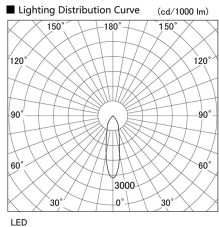

Item no. DD098-6520DW9027

Series Name:  $\Phi$ 150 Spark

Dark Mirror Reflector

Installation	Recessed mount
Type	$\Phi$ 150 Spark
Fixture wattage	65.3W
Beam angle	25 deg
Color Temp.	2700K
CRI	Ra>90
Luminous	5678 lm
Body	Die-cast aluminum alloy
Body finish	N/A
Trim finish	White
Reflector finish	Dark Mirror
IP Rate	IP20
Light source	COB module
Input Voltage	AC220~240V
Dimming Type	Non-Dimmable
Certificate	CE, CCC
Cut Hole	150mm

Height (Weight)	
65.3W	152 (1.5kg)
48.5W	152 (1.5kg)
44.3W	132 (1.3kg)
33.8W	132 (1.3kg)
30.3W	132 (1.3kg)
23.0W	102 (1.0kg)