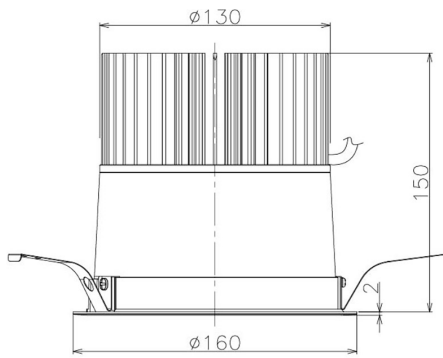

Item no. DD098-6520DW9027

Series Name:  $\Phi$ 150 Spark

Dark Mirror Reflector

Installation	Recessed mount
Type	
Fixture wattage	65.3W
Beam angle	25 deg
Color Temp.	2700K
CRI	Ra>90
Luminous	5678 lm
Body	Die-cast aluminum alloy
Body finish	N/A
Trim finish	White
Reflector finish	Dark Mirror
IP Rate	IP20
Light source	COB module
Input Voltage	AC220~240V
Dimming Type	Non-Dimmable
Certificate	CE, CCC
Cut Hole	150mm

Height (Weight)	
65.3W	152 (1.5kg)
48.5W	152 (1.5kg)
44.3W	132 (1.3kg)
33.8W	132 (1.3kg)
30.3W	132 (1.3kg)
23.0W	102 (1.0kg)