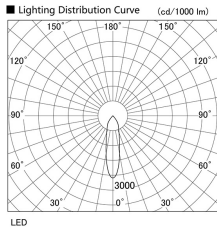

Item no. DD098-6520DW9027

Series Name:  $\Phi$ 150 Spark

Dark Mirror Reflector

Installation	Recessed mount
Type	
Fixture wattage	65.3W
Beam angle	25 deg
Color Temp.	2700K
CRI	Ra>90
Luminous	5678 lm
Body	Die-cast aluminum alloy
Body finish	N/A
Trim finish	White
Reflector finish	Dark Mirror
IP Rate	IP20
Light source	COB module
Input Voltage	AC220~240V
Dimming Type	Non-Dimmable
Certificate	CE, CCC
Cut Hole	150mm

Height (Weight)	
65.3W	152 (1.5kg)
48.5W	152 (1.5kg)
44.3W	132 (1.3kg)
33.8W	132 (1.3kg)
30.3W	132 (1.3kg)
23.0W	102 (1.0kg)