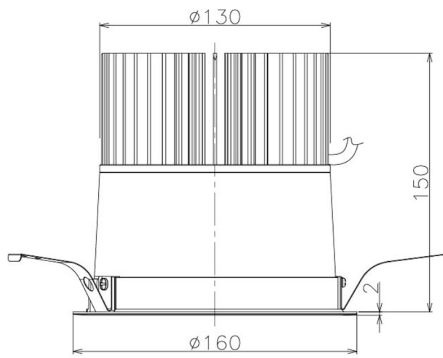

Item no. DD098-6520DW9027

Series Name:  $\Phi$ 150 Spark

Dark Mirror Reflector

Installation	Recessed mount
Type	$\Phi$ 150 Spark
Fixture wattage	65.3W
Beam angle	25 deg
Color Temp.	2700K
CRI	Ra>90
Luminous	5678 lm
Body	Die-cast aluminum alloy
Body finish	N/A
Trim finish	White
Reflector finish	Dark Mirror
IP Rate	IP20
Light source	COB module
Input Voltage	AC220~240V
Dimming Type	Non-Dimmable
Certificate	CE, CCC
Cut Hole	150mm

Height (Weight)	
65.3W	152 (1.5kg)
48.5W	152 (1.5kg)
44.3W	132 (1.3kg)
33.8W	132 (1.3kg)
30.3W	132 (1.3kg)
23.0W	102 (1.0kg)