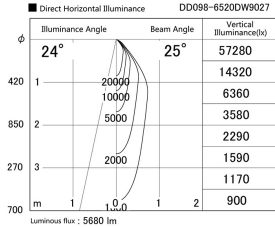

Item no. DD098-6520DW9027

Series Name:  $\Phi$ 150 Spark

Dark Mirror Reflector

Installation	Recessed mount
Type	$\Phi$ 150 Spark
Fixture wattage	65.3W
Beam angle	25 deg
Color Temp.	2700K
CRI	Ra>90
Luminous	5678 lm
Body	Die-cast aluminum alloy
Body finish	N/A
Trim finish	White
Reflector finish	Dark Mirror
IP Rate	IP20
Light source	COB module
Input Voltage	AC220~240V
Dimming Type	Non-Dimmable
Certificate	CE, CCC
Cut Hole	150mm

Height (Weight)	
65.3W	152 (1.5kg)
48.5W	152 (1.5kg)
44.3W	132 (1.3kg)
33.8W	132 (1.3kg)
30.3W	132 (1.3kg)
23.0W	102 (1.0kg)