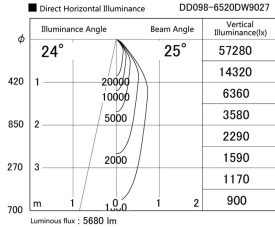

Item no. DD098-6520DW9027

Series Name:  $\Phi$ 150 Spark

Dark Mirror Reflector

Installation	Recessed mount
Type	
Fixture wattage	65.3W
Beam angle	25 deg
Color Temp.	2700K
CRI	Ra>90
Luminous	5678 lm
Body	Die-cast aluminum alloy
Body finish	N/A
Trim finish	White
Reflector finish	Dark Mirror
IP Rate	IP20
Light source	COB module
Input Voltage	AC220~240V
Dimming Type	Non-Dimmable
Certificate	CE, CCC
Cut Hole	150mm

Height (Weight)	
65.3W	152 (1.5kg)
48.5W	152 (1.5kg)
44.3W	132 (1.3kg)
33.8W	132 (1.3kg)
30.3W	132 (1.3kg)
23.0W	102 (1.0kg)