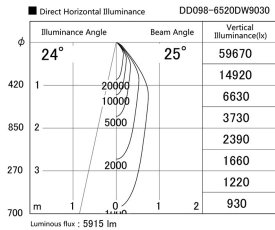

Item no. DD098-6520DW9030

Series Name: Φ 150 Spark

Dark Mirror Reflector

Installation	Recessed mount
Type	Φ 150 Spark
Fixture wattage	65.3W
Beam angle	25 deg
Color Temp.	3000K
CRI	Ra>90
Luminous	5915 lm
Body	Die-cast aluminum alloy
Body finish	N/A
Trim finish	White
Reflector finish	Dark Mirror
IP Rate	IP20
Light source	COB module
Input Voltage	AC220~240V
Dimming Type	Non-Dimmable
Certificate	CE, CCC
Cut Hole	150mm

Height (Weight)	
65.3W	152 (1.5kg)
48.5W	152 (1.5kg)
44.3W	132 (1.3kg)
33.8W	132 (1.3kg)
30.3W	132 (1.3kg)
23.0W	102 (1.0kg)