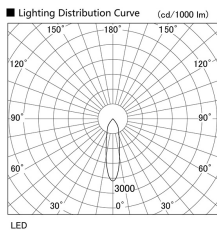

Item no. DD098-6520DW9030

Series Name: Φ 150 Spark

Dark Mirror Reflector

Installation	Recessed mount
Type	
Fixture wattage	65.3W
Beam angle	25 deg
Color Temp.	3000K
CRI	Ra>90
Luminous	5915 lm
Body	Die-cast aluminum alloy
Body finish	N/A
Trim finish	White
Reflector finish	Dark Mirror
IP Rate	IP20
Light source	COB module
Input Voltage	AC220~240V
Dimming Type	Non-Dimmable
Certificate	CE, CCC
Cut Hole	150mm

Height (Weight)	
65.3W	152 (1.5kg)
48.5W	152 (1.5kg)
44.3W	132 (1.3kg)
33.8W	132 (1.3kg)
30.3W	132 (1.3kg)
23.0W	102 (1.0kg)