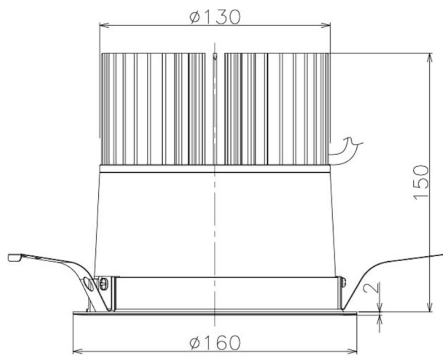

Item no. DD098-6520DW9030

Series Name: Φ 150 Spark

Dark Mirror Reflector

Installation	Recessed mount
Type	Φ 150 Spark
Fixture wattage	65.3W
Beam angle	25 deg
Color Temp.	3000K
CRI	Ra>90
Luminous	5915 lm
Body	Die-cast aluminum alloy
Body finish	N/A
Trim finish	White
Reflector finish	Dark Mirror
IP Rate	IP20
Light source	COB module
Input Voltage	AC220~240V
Dimming Type	Non-Dimmable
Certificate	CE, CCC
Cut Hole	150mm

Height (Weight)	
65.3W	152 (1.5kg)
48.5W	152 (1.5kg)
44.3W	132 (1.3kg)
33.8W	132 (1.3kg)
30.3W	132 (1.3kg)
23.0W	102 (1.0kg)