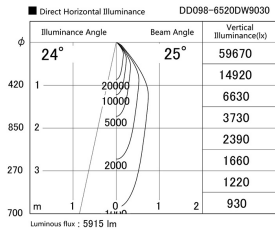

Item no. DD098-6520DW9030

Series Name: Φ 150 Spark

Dark Mirror Reflector

Installation	Recessed mount
Type	
Fixture wattage	65.3W
Beam angle	25 deg
Color Temp.	3000K
CRI	Ra>90
Luminous	5915 lm
Body	Die-cast aluminum alloy
Body finish	N/A
Trim finish	White
Reflector finish	Dark Mirror
IP Rate	IP20
Light source	COB module
Input Voltage	AC220~240V
Dimming Type	Non-Dimmable
Certificate	CE, CCC
Cut Hole	150mm

Height (Weight)	
65.3W	152 (1.5kg)
48.5W	152 (1.5kg)
44.3W	132 (1.3kg)
33.8W	132 (1.3kg)
30.3W	132 (1.3kg)
23.0W	102 (1.0kg)