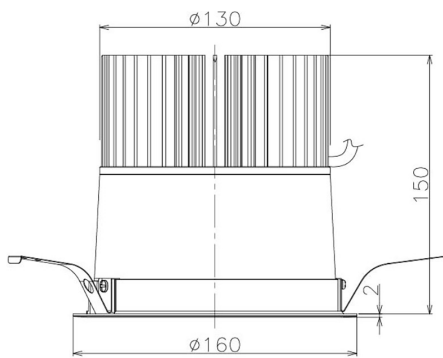

Item no. DD098-6520DW9030

Series Name: Φ 150 Spark

Dark Mirror Reflector

Installation	Recessed mount
Type	
Fixture wattage	65.3W
Beam angle	25 deg
Color Temp.	3000K
CRI	Ra>90
Luminous	5915 lm
Body	Die-cast aluminum alloy
Body finish	N/A
Trim finish	White
Reflector finish	Dark Mirror
IP Rate	IP20
Light source	COB module
Input Voltage	AC220~240V
Dimming Type	Non-Dimmable
Certificate	CE, CCC
Cut Hole	150mm

Height (Weight)	
65.3W	152 (1.5kg)
48.5W	152 (1.5kg)
44.3W	132 (1.3kg)
33.8W	132 (1.3kg)
30.3W	132 (1.3kg)
23.0W	102 (1.0kg)