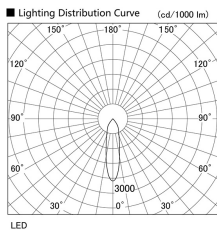

Item no. DD098-6520DW9030

Series Name: Φ 150 Spark

Dark Mirror Reflector

Installation	Recessed mount
Type	Φ 150 Spark
Fixture wattage	65.3W
Beam angle	25 deg
Color Temp.	3000K
CRI	Ra>90
Luminous	5915 lm
Body	Die-cast aluminum alloy
Body finish	N/A
Trim finish	White
Reflector finish	Dark Mirror
IP Rate	IP20
Light source	COB module
Input Voltage	AC220~240V
Dimming Type	Non-Dimmable
Certificate	CE, CCC
Cut Hole	150mm

Height (Weight)	
65.3W	152 (1.5kg)
48.5W	152 (1.5kg)
44.3W	132 (1.3kg)
33.8W	132 (1.3kg)
30.3W	132 (1.3kg)
23.0W	102 (1.0kg)