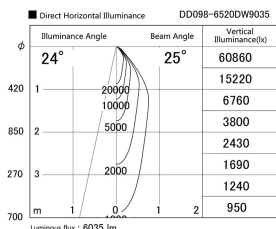

Item no. DD098-6520DW9035

Series Name: Φ 150 Spark

Dark Mirror Reflector

Installation	Recessed mount
Type	
Fixture wattage	65.3W
Beam angle	25 deg
Color Temp.	3500K
CRI	Ra>90
Luminous	6033 lm
Body	Die-cast aluminum alloy
Body finish	N/A
Trim finish	White
Reflector finish	Dark Mirror
IP Rate	IP20
Light source	COB module
Input Voltage	AC220~240V
Dimming Type	Non-Dimmable
Certificate	CE, CCC
Cut Hole	150mm

Height (Weight)	
65.3W	152 (1.5kg)
48.5W	152 (1.5kg)
44.3W	132 (1.3kg)
33.8W	132 (1.3kg)
30.3W	132 (1.3kg)
23.0W	102 (1.0kg)