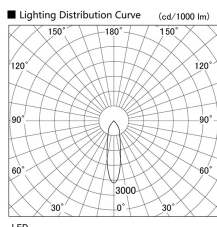

Item no. DD098-6520DW9035

Series Name: Φ 150 Spark

Dark Mirror Reflector

Installation	Recessed mount
Type	
Fixture wattage	65.3W
Beam angle	25 deg
Color Temp.	3500K
CRI	Ra>90
Luminous	6033 lm
Body	Die-cast aluminum alloy
Body finish	N/A
Trim finish	White
Reflector finish	Dark Mirror
IP Rate	IP20
Light source	COB module
Input Voltage	AC220~240V
Dimming Type	Non-Dimmable
Certificate	CE, CCC
Cut Hole	150mm

Height (Weight)	
65.3W	152 (1.5kg)
48.5W	152 (1.5kg)
44.3W	132 (1.3kg)
33.8W	132 (1.3kg)
30.3W	132 (1.3kg)
23.0W	102 (1.0kg)