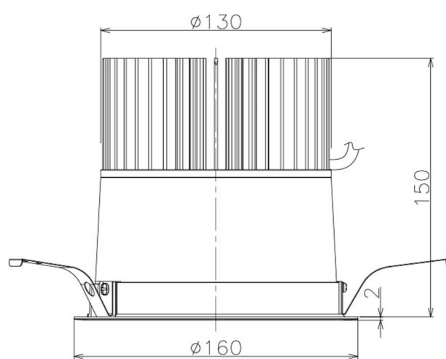

Item no. DD098-6520DW9035

Series Name: Φ 150 Spark

Dark Mirror Reflector

Installation	Recessed mount
Type	
Fixture wattage	65.3W
Beam angle	25 deg
Color Temp.	3500K
CRI	Ra>90
Luminous	6033 lm
Body	Die-cast aluminum alloy
Body finish	N/A
Trim finish	White
Reflector finish	Dark Mirror
IP Rate	IP20
Light source	COB module
Input Voltage	AC220~240V
Dimming Type	Non-Dimmable
Certificate	CE, CCC
Cut Hole	150mm

Height (Weight)	
65.3W	152 (1.5kg)
48.5W	152 (1.5kg)
44.3W	132 (1.3kg)
33.8W	132 (1.3kg)
30.3W	132 (1.3kg)
23.0W	102 (1.0kg)