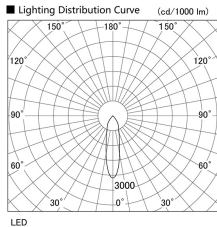

Item no. DD098-6520DW9035

Series Name: Φ 150 Spark

Dark Mirror Reflector

Installation	Recessed mount
Type	Φ 150 Spark
Fixture wattage	65.3W
Beam angle	25 deg
Color Temp.	3500K
CRI	Ra>90
Luminous	6033 lm
Body	Die-cast aluminum alloy
Body finish	N/A
Trim finish	White
Reflector finish	Dark Mirror
IP Rate	IP20
Light source	COB module
Input Voltage	AC220~240V
Dimming Type	Non-Dimmable
Certificate	CE, CCC
Cut Hole	150mm

Height (Weight)	
65.3W	152 (1.5kg)
48.5W	152 (1.5kg)
44.3W	132 (1.3kg)
33.8W	132 (1.3kg)
30.3W	132 (1.3kg)
23.0W	102 (1.0kg)