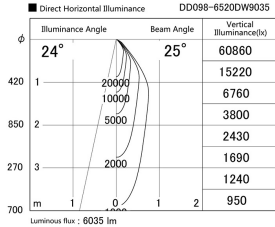

Item no. DD098-6520DW9035

Series Name: Φ 150 Spark

Dark Mirror Reflector

Installation	Recessed mount
Type	Φ 150 Spark
Fixture wattage	65.3W
Beam angle	25 deg
Color Temp.	3500K
CRI	Ra>90
Luminous	6033 lm
Body	Die-cast aluminum alloy
Body finish	N/A
Trim finish	White
Reflector finish	Dark Mirror
IP Rate	IP20
Light source	COB module
Input Voltage	AC220~240V
Dimming Type	Non-Dimmable
Certificate	CE, CCC
Cut Hole	150mm

Height (Weight)	
65.3W	152 (1.5kg)
48.5W	152 (1.5kg)
44.3W	132 (1.3kg)
33.8W	132 (1.3kg)
30.3W	132 (1.3kg)
23.0W	102 (1.0kg)