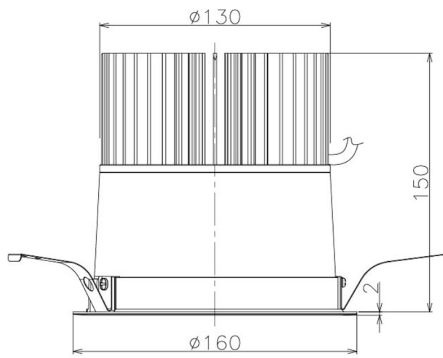

Item no. DD098-6520DW9035

Series Name: Φ 150 Spark

Dark Mirror Reflector

Installation	Recessed mount
Type	Φ 150 Spark
Fixture wattage	65.3W
Beam angle	25 deg
Color Temp.	3500K
CRI	Ra>90
Luminous	6033 lm
Body	Die-cast aluminum alloy
Body finish	N/A
Trim finish	White
Reflector finish	Dark Mirror
IP Rate	IP20
Light source	COB module
Input Voltage	AC220~240V
Dimming Type	Non-Dimmable
Certificate	CE, CCC
Cut Hole	150mm

Height (Weight)	
65.3W	152 (1.5kg)
48.5W	152 (1.5kg)
44.3W	132 (1.3kg)
33.8W	132 (1.3kg)
30.3W	132 (1.3kg)
23.0W	102 (1.0kg)