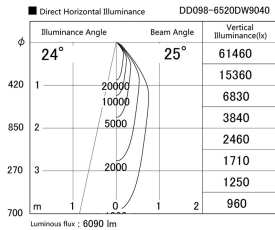

Item no. DD098-6520DW9040

Series Name: Φ 150 Spark

Dark Mirror Reflector

Installation	Recessed mount
Type	
Fixture wattage	65.3W
Beam angle	25 deg
Color Temp.	4000K
CRI	Ra>90
Luminous	6092 lm
Body	Die-cast aluminum alloy
Body finish	N/A
Trim finish	White
Reflector finish	Dark Mirror
IP Rate	IP20
Light source	COB module
Input Voltage	AC220~240V
Dimming Type	Non-Dimmable
Certificate	CE, CCC
Cut Hole	150mm

Height (Weight)	
65.3W	152 (1.5kg)
48.5W	152 (1.5kg)
44.3W	132 (1.3kg)
33.8W	132 (1.3kg)
30.3W	132 (1.3kg)
23.0W	102 (1.0kg)