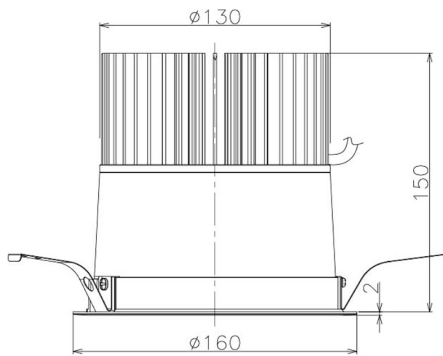

Item no. DD098-6520DW9040

Series Name: Φ 150 Spark

Dark Mirror Reflector

Installation	Recessed mount
Type	
Fixture wattage	65.3W
Beam angle	25 deg
Color Temp.	4000K
CRI	Ra>90
Luminous	6092 lm
Body	Die-cast aluminum alloy
Body finish	N/A
Trim finish	White
Reflector finish	Dark Mirror
IP Rate	IP20
Light source	COB module
Input Voltage	AC220~240V
Dimming Type	Non-Dimmable
Certificate	CE, CCC
Cut Hole	150mm

Height (Weight)	
65.3W	152 (1.5kg)
48.5W	152 (1.5kg)
44.3W	132 (1.3kg)
33.8W	132 (1.3kg)
30.3W	132 (1.3kg)
23.0W	102 (1.0kg)