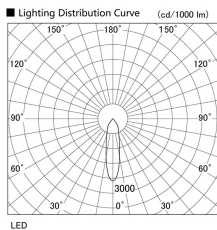

Item no. DD098-6520DW9040

Series Name: Φ 150 Spark

Dark Mirror Reflector

Installation	Recessed mount
Type	
Fixture wattage	65.3W
Beam angle	25 deg
Color Temp.	4000K
CRI	Ra>90
Luminous	6092 lm
Body	Die-cast aluminum alloy
Body finish	N/A
Trim finish	White
Reflector finish	Dark Mirror
IP Rate	IP20
Light source	COB module
Input Voltage	AC220~240V
Dimming Type	Non-Dimmable
Certificate	CE, CCC
Cut Hole	150mm

Height (Weight)	
65.3W	152 (1.5kg)
48.5W	152 (1.5kg)
44.3W	132 (1.3kg)
33.8W	132 (1.3kg)
30.3W	132 (1.3kg)
23.0W	102 (1.0kg)