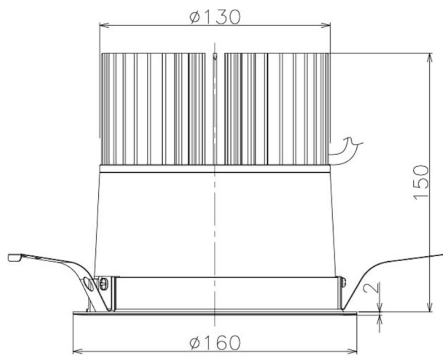

Item no. DD098-6520WW9027

Series Name: Φ 150 Spark

White Reflector

Installation	Recessed mount
Type	Φ 150 Spark
Fixture wattage	65.3W
Beam angle	25 deg
Color Temp.	2700K
CRI	Ra>90
Luminous	5751 lm
Body	Die-cast aluminum alloy
Body finish	N/A
Trim finish	White
Reflector finish	White
IP Rate	IP20
Light source	COB module
Input Voltage	AC220~240V
Dimming Type	Non-Dimmable
Certificate	CE, CCC
Cut Hole	150mm

Height (Weight)	
65.3W	152 (1.5kg)
48.5W	152 (1.5kg)
44.3W	132 (1.3kg)
33.8W	132 (1.3kg)
30.3W	132 (1.3kg)
23.0W	102 (1.0kg)