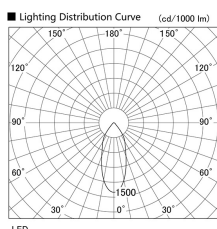

Item no. DD098-6520WW9027

Series Name: Φ 150 Spark

White Reflector

Installation	Recessed mount
Type	
Fixture wattage	65.3W
Beam angle	25 deg
Color Temp.	2700K
CRI	Ra>90
Luminous	5751 lm
Body	Die-cast aluminum alloy
Body finish	N/A
Trim finish	White
Reflector finish	White
IP Rate	IP20
Light source	COB module
Input Voltage	AC220~240V
Dimming Type	Non-Dimmable
Certificate	CE, CCC
Cut Hole	150mm

Height (Weight)	
65.3W	152 (1.5kg)
48.5W	152 (1.5kg)
44.3W	132 (1.3kg)
33.8W	132 (1.3kg)
30.3W	132 (1.3kg)
23.0W	102 (1.0kg)