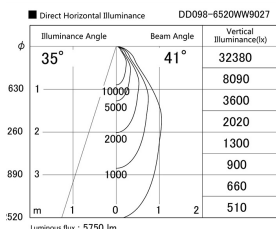

Item no. DD098-6520WW9027

Series Name: Φ 150 Spark

White Reflector

Installation	Recessed mount
Type	
Fixture wattage	65.3W
Beam angle	25 deg
Color Temp.	2700K
CRI	Ra>90
Luminous	5751 lm
Body	Die-cast aluminum alloy
Body finish	N/A
Trim finish	White
Reflector finish	White
IP Rate	IP20
Light source	COB module
Input Voltage	AC220~240V
Dimming Type	Non-Dimmable
Certificate	CE, CCC
Cut Hole	150mm

Height (Weight)	
65.3W	152 (1.5kg)
48.5W	152 (1.5kg)
44.3W	132 (1.3kg)
33.8W	132 (1.3kg)
30.3W	132 (1.3kg)
23.0W	102 (1.0kg)