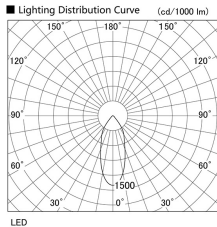

Item no. DD098-6520WW9027

Series Name: Φ 150 Spark

White Reflector

Installation	Recessed mount
Type	Φ 150 Spark
Fixture wattage	65.3W
Beam angle	25 deg
Color Temp.	2700K
CRI	Ra>90
Luminous	5751 lm
Body	Die-cast aluminum alloy
Body finish	N/A
Trim finish	White
Reflector finish	White
IP Rate	IP20
Light source	COB module
Input Voltage	AC220~240V
Dimming Type	Non-Dimmable
Certificate	CE, CCC
Cut Hole	150mm

Height (Weight)	
65.3W	152 (1.5kg)
48.5W	152 (1.5kg)
44.3W	132 (1.3kg)
33.8W	132 (1.3kg)
30.3W	132 (1.3kg)
23.0W	102 (1.0kg)