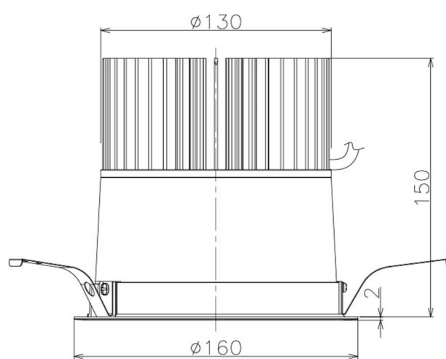

Item no. DD098-6520WW9027

Series Name: Φ 150 Spark

White Reflector

Installation	Recessed mount
Type	
Fixture wattage	65.3W
Beam angle	25 deg
Color Temp.	2700K
CRI	Ra>90
Luminous	5751 lm
Body	Die-cast aluminum alloy
Body finish	N/A
Trim finish	White
Reflector finish	White
IP Rate	IP20
Light source	COB module
Input Voltage	AC220~240V
Dimming Type	Non-Dimmable
Certificate	CE, CCC
Cut Hole	150mm

Height (Weight)	
65.3W	152 (1.5kg)
48.5W	152 (1.5kg)
44.3W	132 (1.3kg)
33.8W	132 (1.3kg)
30.3W	132 (1.3kg)
23.0W	102 (1.0kg)