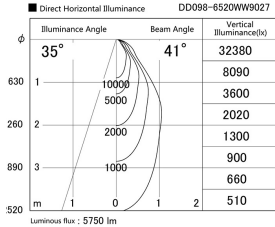

Item no. DD098-6520WW9027

Series Name: Φ 150 Spark

White Reflector

Installation	Recessed mount
Type	Φ 150 Spark
Fixture wattage	65.3W
Beam angle	25 deg
Color Temp.	2700K
CRI	Ra>90
Luminous	5751 lm
Body	Die-cast aluminum alloy
Body finish	N/A
Trim finish	White
Reflector finish	White
IP Rate	IP20
Light source	COB module
Input Voltage	AC220~240V
Dimming Type	Non-Dimmable
Certificate	CE, CCC
Cut Hole	150mm

Height (Weight)	
65.3W	152 (1.5kg)
48.5W	152 (1.5kg)
44.3W	132 (1.3kg)
33.8W	132 (1.3kg)
30.3W	132 (1.3kg)
23.0W	102 (1.0kg)