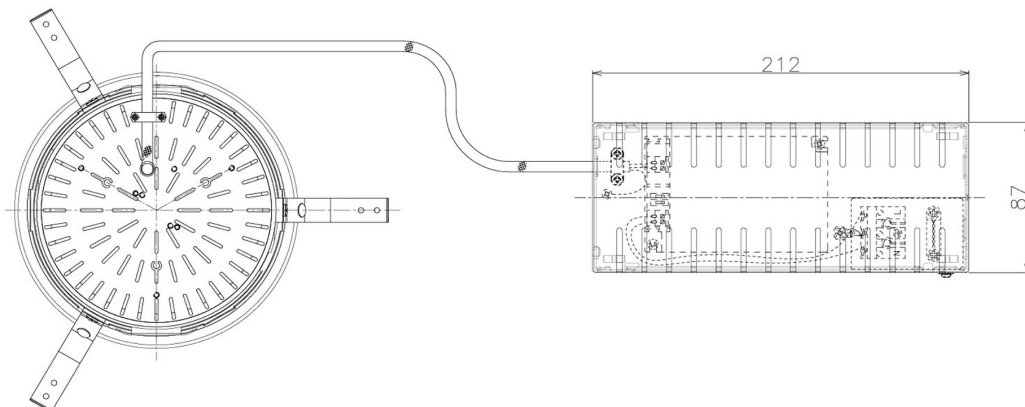

Item no. DD098-6520WW9030

Series Name:  $\Phi$ 150 Spark

White Reflector

Installation	Recessed mount
Type	
Fixture wattage	65.3W
Beam angle	25 deg
Color Temp.	3000K
CRI	Ra>90
Luminous	5991 lm
Body	Die-cast aluminum alloy
Body finish	N/A
Trim finish	White
Reflector finish	White
IP Rate	IP20
Light source	COB module
Input Voltage	AC220~240V
Dimming Type	Non-Dimmable
Certificate	CE, CCC
Cut Hole	150mm

Height (Weight)	
65.3W	152 (1.5kg)
48.5W	152 (1.5kg)
44.3W	132 (1.3kg)
33.8W	132 (1.3kg)
30.3W	132 (1.3kg)
23.0W	102 (1.0kg)