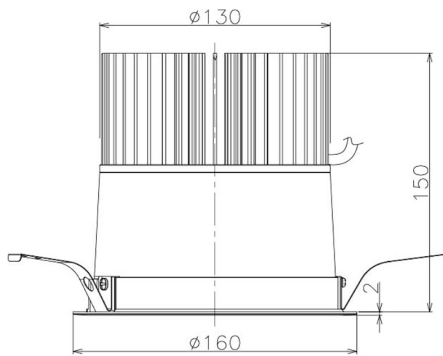

Item no. DD098-6520WW9030

Series Name:  $\Phi$ 150 Spark

White Reflector

Installation	Recessed mount
Type	
Fixture wattage	65.3W
Beam angle	25 deg
Color Temp.	3000K
CRI	Ra>90
Luminous	5991 lm
Body	Die-cast aluminum alloy
Body finish	N/A
Trim finish	White
Reflector finish	White
IP Rate	IP20
Light source	COB module
Input Voltage	AC220~240V
Dimming Type	Non-Dimmable
Certificate	CE, CCC
Cut Hole	150mm

Height (Weight)	
65.3W	152 (1.5kg)
48.5W	152 (1.5kg)
44.3W	132 (1.3kg)
33.8W	132 (1.3kg)
30.3W	132 (1.3kg)
23.0W	102 (1.0kg)