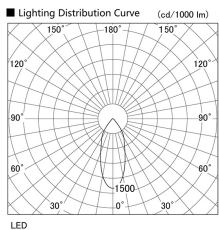

Item no. DD098-6520WW9030

Series Name:  $\Phi$ 150 Spark

White Reflector

Installation	Recessed mount
Type	
Fixture wattage	65.3W
Beam angle	25 deg
Color Temp.	3000K
CRI	Ra>90
Luminous	5991 lm
Body	Die-cast aluminum alloy
Body finish	N/A
Trim finish	White
Reflector finish	White
IP Rate	IP20
Light source	COB module
Input Voltage	AC220~240V
Dimming Type	Non-Dimmable
Certificate	CE, CCC
Cut Hole	150mm

Height (Weight)	
65.3W	152 (1.5kg)
48.5W	152 (1.5kg)
44.3W	132 (1.3kg)
33.8W	132 (1.3kg)
30.3W	132 (1.3kg)
23.0W	102 (1.0kg)