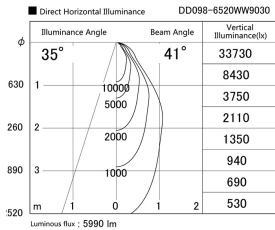

Item no. DD098-6520WW9030

Series Name:  $\Phi$ 150 Spark

White Reflector

Installation	Recessed mount
Type	
Fixture wattage	65.3W
Beam angle	25 deg
Color Temp.	3000K
CRI	Ra>90
Luminous	5991 lm
Body	Die-cast aluminum alloy
Body finish	N/A
Trim finish	White
Reflector finish	White
IP Rate	IP20
Light source	COB module
Input Voltage	AC220~240V
Dimming Type	Non-Dimmable
Certificate	CE, CCC
Cut Hole	150mm

Height (Weight)	
65.3W	152 (1.5kg)
48.5W	152 (1.5kg)
44.3W	132 (1.3kg)
33.8W	132 (1.3kg)
30.3W	132 (1.3kg)
23.0W	102 (1.0kg)