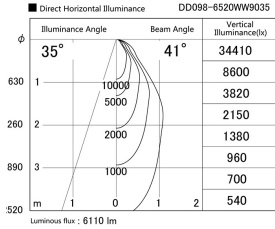

Item no. DD098-6520WW9035

Series Name: Φ 150 Spark

White Reflector

Installation	Recessed mount
Type	Φ 150 Spark
Fixture wattage	65.3W
Beam angle	25 deg
Color Temp.	3500K
CRI	Ra>90
Luminous	6111 lm
Body	Die-cast aluminum alloy
Body finish	N/A
Trim finish	White
Reflector finish	White
IP Rate	IP20
Light source	COB module
Input Voltage	AC220~240V
Dimming Type	Non-Dimmable
Certificate	CE, CCC
Cut Hole	150mm

Height (Weight)	
65.3W	152 (1.5kg)
48.5W	152 (1.5kg)
44.3W	132 (1.3kg)
33.8W	132 (1.3kg)
30.3W	132 (1.3kg)
23.0W	102 (1.0kg)