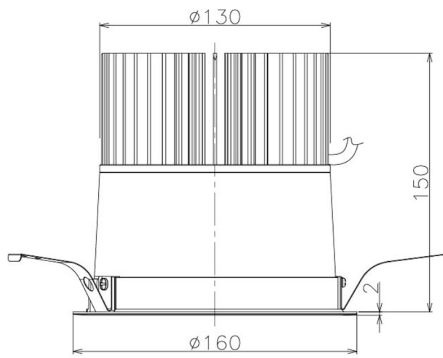

Item no. DD098-6520WW9035

Series Name: Φ 150 Spark

White Reflector

Installation	Recessed mount
Type	Φ 150 Spark
Fixture wattage	65.3W
Beam angle	25 deg
Color Temp.	3500K
CRI	Ra>90
Luminous	6111 lm
Body	Die-cast aluminum alloy
Body finish	N/A
Trim finish	White
Reflector finish	White
IP Rate	IP20
Light source	COB module
Input Voltage	AC220~240V
Dimming Type	Non-Dimmable
Certificate	CE, CCC
Cut Hole	150mm

Height (Weight)	
65.3W	152 (1.5kg)
48.5W	152 (1.5kg)
44.3W	132 (1.3kg)
33.8W	132 (1.3kg)
30.3W	132 (1.3kg)
23.0W	102 (1.0kg)