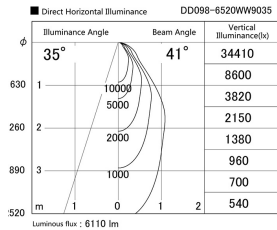

Item no. DD098-6520WW9035

Series Name: Φ 150 Spark

White Reflector

Installation	Recessed mount
Type	
Fixture wattage	65.3W
Beam angle	25 deg
Color Temp.	3500K
CRI	Ra>90
Luminous	6111 lm
Body	Die-cast aluminum alloy
Body finish	N/A
Trim finish	White
Reflector finish	White
IP Rate	IP20
Light source	COB module
Input Voltage	AC220~240V
Dimming Type	Non-Dimmable
Certificate	CE, CCC
Cut Hole	150mm

Height (Weight)	
65.3W	152 (1.5kg)
48.5W	152 (1.5kg)
44.3W	132 (1.3kg)
33.8W	132 (1.3kg)
30.3W	132 (1.3kg)
23.0W	102 (1.0kg)