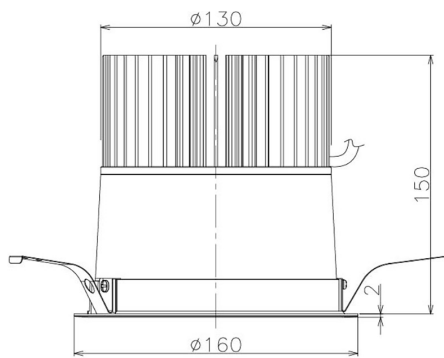

Item no. DD098-6520WW9035

Series Name: Φ 150 Spark

White Reflector

Installation	Recessed mount
Type	
Fixture wattage	65.3W
Beam angle	25 deg
Color Temp.	3500K
CRI	Ra>90
Luminous	6111 lm
Body	Die-cast aluminum alloy
Body finish	N/A
Trim finish	White
Reflector finish	White
IP Rate	IP20
Light source	COB module
Input Voltage	AC220~240V
Dimming Type	Non-Dimmable
Certificate	CE, CCC
Cut Hole	150mm

Height (Weight)	
65.3W	152 (1.5kg)
48.5W	152 (1.5kg)
44.3W	132 (1.3kg)
33.8W	132 (1.3kg)
30.3W	132 (1.3kg)
23.0W	102 (1.0kg)