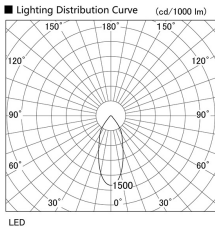

Item no. DD098-6520WW9035

Series Name: Φ 150 Spark

White Reflector

Installation	Recessed mount
Type	Φ 150 Spark
Fixture wattage	65.3W
Beam angle	25 deg
Color Temp.	3500K
CRI	Ra>90
Luminous	6111 lm
Body	Die-cast aluminum alloy
Body finish	N/A
Trim finish	White
Reflector finish	White
IP Rate	IP20
Light source	COB module
Input Voltage	AC220~240V
Dimming Type	Non-Dimmable
Certificate	CE, CCC
Cut Hole	150mm

Height (Weight)	
65.3W	152 (1.5kg)
48.5W	152 (1.5kg)
44.3W	132 (1.3kg)
33.8W	132 (1.3kg)
30.3W	132 (1.3kg)
23.0W	102 (1.0kg)