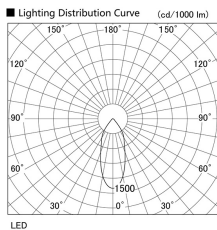

Item no. DD098-6520WW9035

Series Name: Φ 150 Spark

White Reflector

Installation	Recessed mount
Type	
Fixture wattage	65.3W
Beam angle	25 deg
Color Temp.	3500K
CRI	Ra>90
Luminous	6111 lm
Body	Die-cast aluminum alloy
Body finish	N/A
Trim finish	White
Reflector finish	White
IP Rate	IP20
Light source	COB module
Input Voltage	AC220~240V
Dimming Type	Non-Dimmable
Certificate	CE, CCC
Cut Hole	150mm

Height (Weight)	
65.3W	152 (1.5kg)
48.5W	152 (1.5kg)
44.3W	132 (1.3kg)
33.8W	132 (1.3kg)
30.3W	132 (1.3kg)
23.0W	102 (1.0kg)