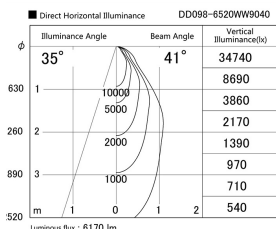

Item no. DD098-6520WW9040

Series Name:  $\Phi$ 150 Spark

White Reflector

|                  |                         |
|------------------|-------------------------|
| Installation     | Recessed mount          |
| Type             |                         |
| Fixture wattage  | 65.3W                   |
| Beam angle       | 25 deg                  |
| Color Temp.      | 4000K                   |
| CRI              | Ra>90                   |
| Luminous         | 6171 lm                 |
| Body             | Die-cast aluminum alloy |
| Body finish      | N/A                     |
| Trim finish      | White                   |
| Reflector finish | White                   |
| IP Rate          | IP20                    |
| Light source     | COB module              |
| Input Voltage    | AC220~240V              |
| Dimming Type     | Non-Dimmable            |
| Certificate      | CE, CCC                 |
| Cut Hole         | 150mm                   |

| Height (Weight) |             |
|-----------------|-------------|
| 65.3W           | 152 (1.5kg) |
| 48.5W           | 152 (1.5kg) |
| 44.3W           | 132 (1.3kg) |
| 33.8W           | 132 (1.3kg) |
| 30.3W           | 132 (1.3kg) |
| 23.0W           | 102 (1.0kg) |