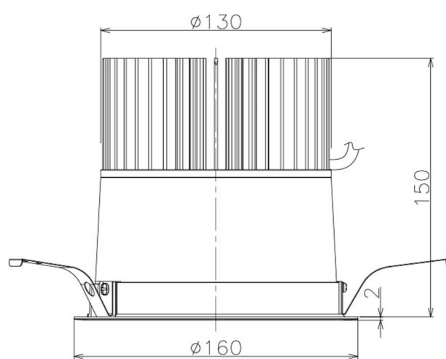

Item no. DD098-6520WW9040

Series Name:  $\Phi$ 150 Spark

White Reflector

|                  |                         |
|------------------|-------------------------|
| Installation     | Recessed mount          |
| Type             |                         |
| Fixture wattage  | 65.3W                   |
| Beam angle       | 25 deg                  |
| Color Temp.      | 4000K                   |
| CRI              | Ra>90                   |
| Luminous         | 6171 lm                 |
| Body             | Die-cast aluminum alloy |
| Body finish      | N/A                     |
| Trim finish      | White                   |
| Reflector finish | White                   |
| IP Rate          | IP20                    |
| Light source     | COB module              |
| Input Voltage    | AC220~240V              |
| Dimming Type     | Non-Dimmable            |
| Certificate      | CE, CCC                 |
| Cut Hole         | 150mm                   |

| Height (Weight) |             |
|-----------------|-------------|
| 65.3W           | 152 (1.5kg) |
| 48.5W           | 152 (1.5kg) |
| 44.3W           | 132 (1.3kg) |
| 33.8W           | 132 (1.3kg) |
| 30.3W           | 132 (1.3kg) |
| 23.0W           | 102 (1.0kg) |