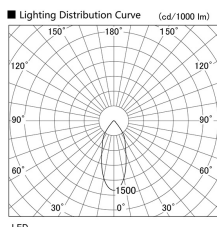

Item no. DD098-6520WW9040

Series Name:  $\Phi$ 150 Spark

White Reflector

|                  |                         |
|------------------|-------------------------|
| Installation     | Recessed mount          |
| Type             |                         |
| Fixture wattage  | 65.3W                   |
| Beam angle       | 25 deg                  |
| Color Temp.      | 4000K                   |
| CRI              | Ra>90                   |
| Luminous         | 6171 lm                 |
| Body             | Die-cast aluminum alloy |
| Body finish      | N/A                     |
| Trim finish      | White                   |
| Reflector finish | White                   |
| IP Rate          | IP20                    |
| Light source     | COB module              |
| Input Voltage    | AC220~240V              |
| Dimming Type     | Non-Dimmable            |
| Certificate      | CE, CCC                 |
| Cut Hole         | 150mm                   |

| Height (Weight) |             |
|-----------------|-------------|
| 65.3W           | 152 (1.5kg) |
| 48.5W           | 152 (1.5kg) |
| 44.3W           | 132 (1.3kg) |
| 33.8W           | 132 (1.3kg) |
| 30.3W           | 132 (1.3kg) |
| 23.0W           | 102 (1.0kg) |