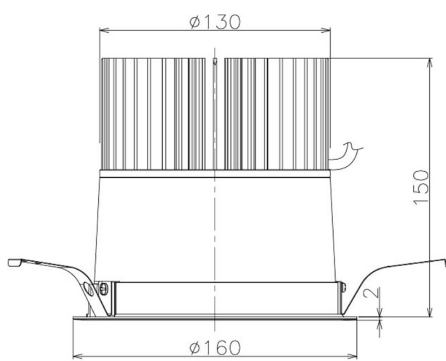

Item no. DD098-6540DW9027

Series Name: Φ 150 Spark

Dark Mirror Reflector

Installation	Recessed mount
Type	
Fixture wattage	65.3W
Beam angle	59 deg
Color Temp.	2700K
CRI	Ra>90
Luminous	5119 lm
Body	Die-cast aluminum alloy
Body finish	N/A
Trim finish	White
Reflector finish	Dark Mirror
IP Rate	IP20
Light source	COB module
Input Voltage	AC220~240V
Dimming Type	Non-Dimmable
Certificate	CE, CCC
Cut Hole	150mm

Height (Weight)	
65.3W	152 (1.5kg)
48.5W	152 (1.5kg)
44.3W	132 (1.3kg)
33.8W	132 (1.3kg)
30.3W	132 (1.3kg)
23.0W	102 (1.0kg)