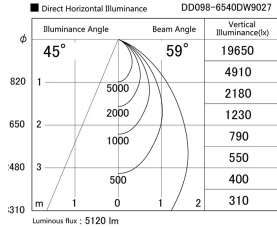

Item no. DD098-6540DW9027

Series Name:  $\Phi$ 150 Spark

Dark Mirror Reflector

Installation	Recessed mount
Type	
Fixture wattage	65.3W
Beam angle	59 deg
Color Temp.	2700K
CRI	Ra>90
Luminous	5119 lm
Body	Die-cast aluminum alloy
Body finish	N/A
Trim finish	White
Reflector finish	Dark Mirror
IP Rate	IP20
Light source	COB module
Input Voltage	AC220~240V
Dimming Type	Non-Dimmable
Certificate	CE, CCC
Cut Hole	150mm

Height (Weight)	
65.3W	152 (1.5kg)
48.5W	152 (1.5kg)
44.3W	132 (1.3kg)
33.8W	132 (1.3kg)
30.3W	132 (1.3kg)
23.0W	102 (1.0kg)