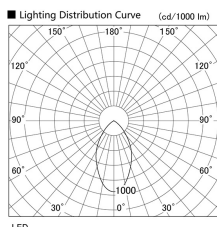

Item no. DD098-6540DW9027

Series Name: Φ 150 Spark

Dark Mirror Reflector

Installation	Recessed mount
Type	
Fixture wattage	65.3W
Beam angle	59 deg
Color Temp.	2700K
CRI	Ra>90
Luminous	5119 lm
Body	Die-cast aluminum alloy
Body finish	N/A
Trim finish	White
Reflector finish	Dark Mirror
IP Rate	IP20
Light source	COB module
Input Voltage	AC220~240V
Dimming Type	Non-Dimmable
Certificate	CE, CCC
Cut Hole	150mm

Height (Weight)	
65.3W	152 (1.5kg)
48.5W	152 (1.5kg)
44.3W	132 (1.3kg)
33.8W	132 (1.3kg)
30.3W	132 (1.3kg)
23.0W	102 (1.0kg)