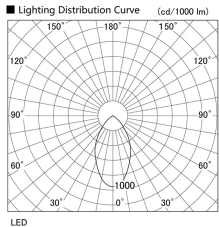

Item no. DD098-6540DW9027

Series Name:  $\Phi$ 150 Spark

Dark Mirror Reflector

Installation	Recessed mount
Type	
Fixture wattage	65.3W
Beam angle	59 deg
Color Temp.	2700K
CRI	Ra>90
Luminous	5119 lm
Body	Die-cast aluminum alloy
Body finish	N/A
Trim finish	White
Reflector finish	Dark Mirror
IP Rate	IP20
Light source	COB module
Input Voltage	AC220~240V
Dimming Type	Non-Dimmable
Certificate	CE, CCC
Cut Hole	150mm

Height (Weight)	
65.3W	152 (1.5kg)
48.5W	152 (1.5kg)
44.3W	132 (1.3kg)
33.8W	132 (1.3kg)
30.3W	132 (1.3kg)
23.0W	102 (1.0kg)