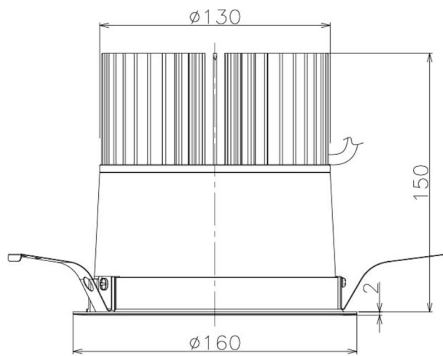

Item no. DD098-6540DW9027

Series Name:  $\Phi$ 150 Spark

Dark Mirror Reflector

Installation	Recessed mount
Type	
Fixture wattage	65.3W
Beam angle	59 deg
Color Temp.	2700K
CRI	Ra>90
Luminous	5119 lm
Body	Die-cast aluminum alloy
Body finish	N/A
Trim finish	White
Reflector finish	Dark Mirror
IP Rate	IP20
Light source	COB module
Input Voltage	AC220~240V
Dimming Type	Non-Dimmable
Certificate	CE, CCC
Cut Hole	150mm

Height (Weight)	
65.3W	152 (1.5kg)
48.5W	152 (1.5kg)
44.3W	132 (1.3kg)
33.8W	132 (1.3kg)
30.3W	132 (1.3kg)
23.0W	102 (1.0kg)