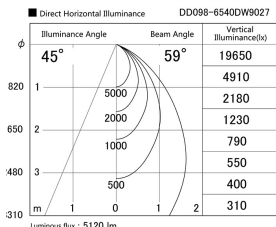

Item no. DD098-6540DW9027

Series Name: Φ 150 Spark

Dark Mirror Reflector

Installation	Recessed mount
Type	
Fixture wattage	65.3W
Beam angle	59 deg
Color Temp.	2700K
CRI	Ra>90
Luminous	5119 lm
Body	Die-cast aluminum alloy
Body finish	N/A
Trim finish	White
Reflector finish	Dark Mirror
IP Rate	IP20
Light source	COB module
Input Voltage	AC220~240V
Dimming Type	Non-Dimmable
Certificate	CE, CCC
Cut Hole	150mm

Height (Weight)	
65.3W	152 (1.5kg)
48.5W	152 (1.5kg)
44.3W	132 (1.3kg)
33.8W	132 (1.3kg)
30.3W	132 (1.3kg)
23.0W	102 (1.0kg)