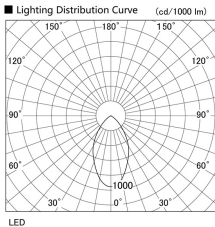

Item no. DD098-6540DW9030

Series Name: Φ 150 Spark

Dark Mirror Reflector

Installation	Recessed mount
Type	Φ 150 Spark
Fixture wattage	65.3W
Beam angle	59 deg
Color Temp.	3000K
CRI	Ra>90
Luminous	5333 lm
Body	Die-cast aluminum alloy
Body finish	N/A
Trim finish	White
Reflector finish	Dark Mirror
IP Rate	IP20
Light source	COB module
Input Voltage	AC220~240V
Dimming Type	Non-Dimmable
Certificate	CE, CCC
Cut Hole	150mm

Height (Weight)	
65.3W	152 (1.5kg)
48.5W	152 (1.5kg)
44.3W	132 (1.3kg)
33.8W	132 (1.3kg)
30.3W	132 (1.3kg)
23.0W	102 (1.0kg)