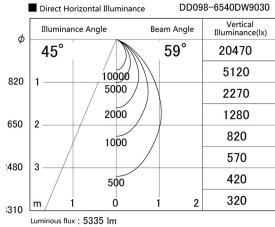

Item no. DD098-6540DW9030

Series Name: Φ 150 Spark

Dark Mirror Reflector

Installation	Recessed mount
Type	Φ 150 Spark
Fixture wattage	65.3W
Beam angle	59 deg
Color Temp.	3000K
CRI	Ra>90
Luminous	5333 lm
Body	Die-cast aluminum alloy
Body finish	N/A
Trim finish	White
Reflector finish	Dark Mirror
IP Rate	IP20
Light source	COB module
Input Voltage	AC220~240V
Dimming Type	Non-Dimmable
Certificate	CE, CCC
Cut Hole	150mm

Height (Weight)	
65.3W	152 (1.5kg)
48.5W	152 (1.5kg)
44.3W	132 (1.3kg)
33.8W	132 (1.3kg)
30.3W	132 (1.3kg)
23.0W	102 (1.0kg)