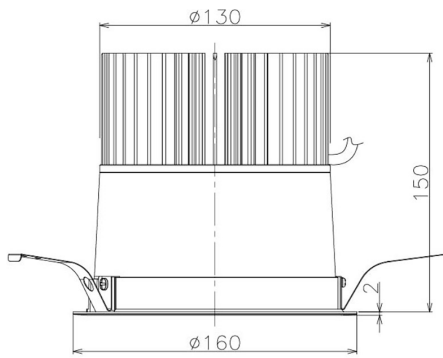

Item no. DD098-6540DW9030

Series Name: Φ 150 Spark

Dark Mirror Reflector

Installation	Recessed mount
Type	Φ 150 Spark
Fixture wattage	65.3W
Beam angle	59 deg
Color Temp.	3000K
CRI	Ra>90
Luminous	5333 lm
Body	Die-cast aluminum alloy
Body finish	N/A
Trim finish	White
Reflector finish	Dark Mirror
IP Rate	IP20
Light source	COB module
Input Voltage	AC220~240V
Dimming Type	Non-Dimmable
Certificate	CE, CCC
Cut Hole	150mm

Height (Weight)	
65.3W	152 (1.5kg)
48.5W	152 (1.5kg)
44.3W	132 (1.3kg)
33.8W	132 (1.3kg)
30.3W	132 (1.3kg)
23.0W	102 (1.0kg)