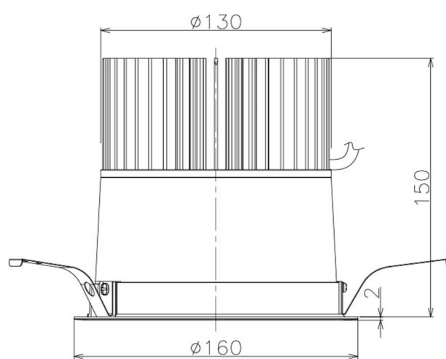

Item no. DD098-6540DW9035

Series Name: Φ 150 Spark

Dark Mirror Reflector

Installation	Recessed mount
Type	
Fixture wattage	65.3W
Beam angle	59 deg
Color Temp.	3500K
CRI	Ra>90
Luminous	5439 lm
Body	Die-cast aluminum alloy
Body finish	N/A
Trim finish	White
Reflector finish	Dark Mirror
IP Rate	IP20
Light source	COB module
Input Voltage	AC220~240V
Dimming Type	Non-Dimmable
Certificate	CE, CCC
Cut Hole	150mm

Height (Weight)	
65.3W	152 (1.5kg)
48.5W	152 (1.5kg)
44.3W	132 (1.3kg)
33.8W	132 (1.3kg)
30.3W	132 (1.3kg)
23.0W	102 (1.0kg)