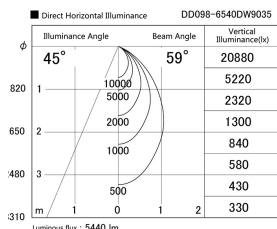

Item no. DD098-6540DW9035

Series Name: Φ 150 Spark

Dark Mirror Reflector

Installation	Recessed mount
Type	
Fixture wattage	65.3W
Beam angle	59 deg
Color Temp.	3500K
CRI	Ra>90
Luminous	5439 lm
Body	Die-cast aluminum alloy
Body finish	N/A
Trim finish	White
Reflector finish	Dark Mirror
IP Rate	IP20
Light source	COB module
Input Voltage	AC220~240V
Dimming Type	Non-Dimmable
Certificate	CE, CCC
Cut Hole	150mm

Height (Weight)	
65.3W	152 (1.5kg)
48.5W	152 (1.5kg)
44.3W	132 (1.3kg)
33.8W	132 (1.3kg)
30.3W	132 (1.3kg)
23.0W	102 (1.0kg)