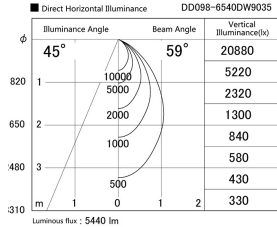

Item no. DD098-6540DW9035

Series Name:  $\Phi$ 150 Spark

Dark Mirror Reflector

Installation	Recessed mount
Type	$\Phi$ 150 Spark
Fixture wattage	65.3W
Beam angle	59 deg
Color Temp.	3500K
CRI	Ra>90
Luminous	5439 lm
Body	Die-cast aluminum alloy
Body finish	N/A
Trim finish	White
Reflector finish	Dark Mirror
IP Rate	IP20
Light source	COB module
Input Voltage	AC220~240V
Dimming Type	Non-Dimmable
Certificate	CE, CCC
Cut Hole	150mm

Height (Weight)	
65.3W	152 (1.5kg)
48.5W	152 (1.5kg)
44.3W	132 (1.3kg)
33.8W	132 (1.3kg)
30.3W	132 (1.3kg)
23.0W	102 (1.0kg)