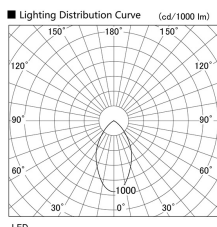

Item no. DD098-6540DW9035

Series Name: Φ 150 Spark

Dark Mirror Reflector

Installation	Recessed mount
Type	
Fixture wattage	65.3W
Beam angle	59 deg
Color Temp.	3500K
CRI	Ra>90
Luminous	5439 lm
Body	Die-cast aluminum alloy
Body finish	N/A
Trim finish	White
Reflector finish	Dark Mirror
IP Rate	IP20
Light source	COB module
Input Voltage	AC220~240V
Dimming Type	Non-Dimmable
Certificate	CE, CCC
Cut Hole	150mm

Height (Weight)	
65.3W	152 (1.5kg)
48.5W	152 (1.5kg)
44.3W	132 (1.3kg)
33.8W	132 (1.3kg)
30.3W	132 (1.3kg)
23.0W	102 (1.0kg)