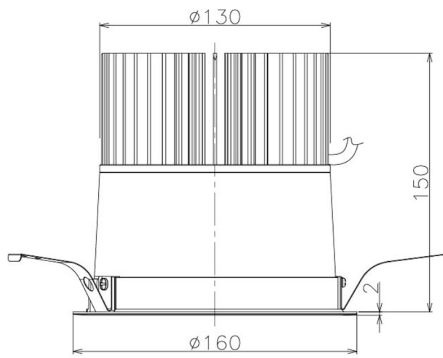

Item no. DD098-6540DW9035

Series Name:  $\Phi$ 150 Spark

Dark Mirror Reflector

Installation	Recessed mount
Type	$\Phi$ 150 Spark
Fixture wattage	65.3W
Beam angle	59 deg
Color Temp.	3500K
CRI	Ra>90
Luminous	5439 lm
Body	Die-cast aluminum alloy
Body finish	N/A
Trim finish	White
Reflector finish	Dark Mirror
IP Rate	IP20
Light source	COB module
Input Voltage	AC220~240V
Dimming Type	Non-Dimmable
Certificate	CE, CCC
Cut Hole	150mm

Height (Weight)	
65.3W	152 (1.5kg)
48.5W	152 (1.5kg)
44.3W	132 (1.3kg)
33.8W	132 (1.3kg)
30.3W	132 (1.3kg)
23.0W	102 (1.0kg)