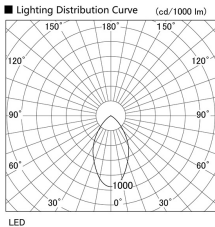

Item no. DD098-6540DW9035

Series Name:  $\Phi$ 150 Spark

Dark Mirror Reflector

Installation	Recessed mount
Type	$\Phi$ 150 Spark
Fixture wattage	65.3W
Beam angle	59 deg
Color Temp.	3500K
CRI	Ra>90
Luminous	5439 lm
Body	Die-cast aluminum alloy
Body finish	N/A
Trim finish	White
Reflector finish	Dark Mirror
IP Rate	IP20
Light source	COB module
Input Voltage	AC220~240V
Dimming Type	Non-Dimmable
Certificate	CE, CCC
Cut Hole	150mm

Height (Weight)	
65.3W	152 (1.5kg)
48.5W	152 (1.5kg)
44.3W	132 (1.3kg)
33.8W	132 (1.3kg)
30.3W	132 (1.3kg)
23.0W	102 (1.0kg)