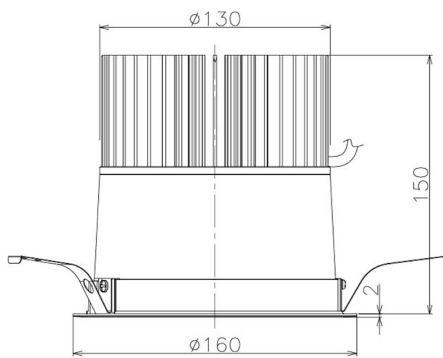

Item no. DD098-6540WW9027

Series Name: Φ 150 Spark

White Reflector

Installation	Recessed mount
Type	Φ 150 Spark
Fixture wattage	65.3W
Beam angle	59 deg
Color Temp.	2700K
CRI	Ra>90
Luminous	5177 lm
Body	Die-cast aluminum alloy
Body finish	N/A
Trim finish	White
Reflector finish	White
IP Rate	IP20
Light source	COB module
Input Voltage	AC220~240V
Dimming Type	Non-Dimmable
Certificate	CE, CCC
Cut Hole	150mm

Height (Weight)	
65.3W	152 (1.5kg)
48.5W	152 (1.5kg)
44.3W	132 (1.3kg)
33.8W	132 (1.3kg)
30.3W	132 (1.3kg)
23.0W	102 (1.0kg)