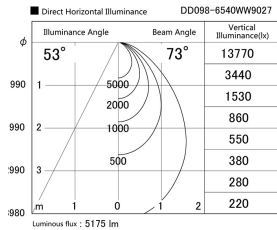

Item no. DD098-6540WW9027

Series Name: Φ 150 Spark

White Reflector

Installation	Recessed mount
Type	
Fixture wattage	65.3W
Beam angle	59 deg
Color Temp.	2700K
CRI	Ra>90
Luminous	5177 lm
Body	Die-cast aluminum alloy
Body finish	N/A
Trim finish	White
Reflector finish	White
IP Rate	IP20
Light source	COB module
Input Voltage	AC220~240V
Dimming Type	Non-Dimmable
Certificate	CE, CCC
Cut Hole	150mm

Height (Weight)	
65.3W	152 (1.5kg)
48.5W	152 (1.5kg)
44.3W	132 (1.3kg)
33.8W	132 (1.3kg)
30.3W	132 (1.3kg)
23.0W	102 (1.0kg)