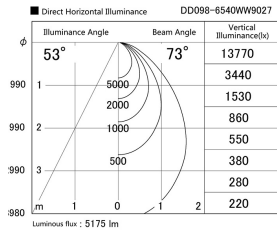

Item no. DD098-6540WW9027

Series Name: Φ 150 Spark

White Reflector

Installation	Recessed mount
Type	Φ 150 Spark
Fixture wattage	65.3W
Beam angle	59 deg
Color Temp.	2700K
CRI	Ra>90
Luminous	5177 lm
Body	Die-cast aluminum alloy
Body finish	N/A
Trim finish	White
Reflector finish	White
IP Rate	IP20
Light source	COB module
Input Voltage	AC220~240V
Dimming Type	Non-Dimmable
Certificate	CE, CCC
Cut Hole	150mm

Height (Weight)	
65.3W	152 (1.5kg)
48.5W	152 (1.5kg)
44.3W	132 (1.3kg)
33.8W	132 (1.3kg)
30.3W	132 (1.3kg)
23.0W	102 (1.0kg)