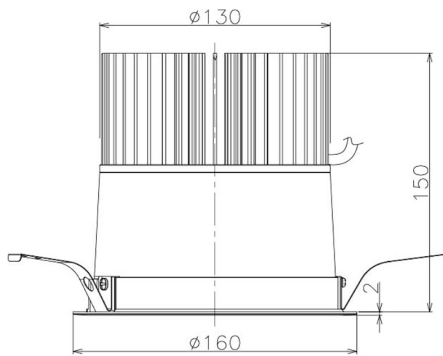

Item no. DD098-6540WW9027

Series Name: Φ 150 Spark

White Reflector

Installation	Recessed mount
Type	
Fixture wattage	65.3W
Beam angle	59 deg
Color Temp.	2700K
CRI	Ra>90
Luminous	5177 lm
Body	Die-cast aluminum alloy
Body finish	N/A
Trim finish	White
Reflector finish	White
IP Rate	IP20
Light source	COB module
Input Voltage	AC220~240V
Dimming Type	Non-Dimmable
Certificate	CE, CCC
Cut Hole	150mm

Height (Weight)	
65.3W	152 (1.5kg)
48.5W	152 (1.5kg)
44.3W	132 (1.3kg)
33.8W	132 (1.3kg)
30.3W	132 (1.3kg)
23.0W	102 (1.0kg)