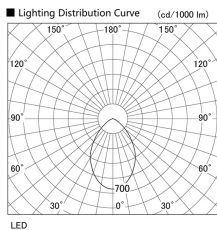

Item no. DD098-6540WW9027

Series Name: Φ 150 Spark

White Reflector

Installation	Recessed mount
Type	
Fixture wattage	65.3W
Beam angle	59 deg
Color Temp.	2700K
CRI	Ra>90
Luminous	5177 lm
Body	Die-cast aluminum alloy
Body finish	N/A
Trim finish	White
Reflector finish	White
IP Rate	IP20
Light source	COB module
Input Voltage	AC220~240V
Dimming Type	Non-Dimmable
Certificate	CE, CCC
Cut Hole	150mm

Height (Weight)	
65.3W	152 (1.5kg)
48.5W	152 (1.5kg)
44.3W	132 (1.3kg)
33.8W	132 (1.3kg)
30.3W	132 (1.3kg)
23.0W	102 (1.0kg)