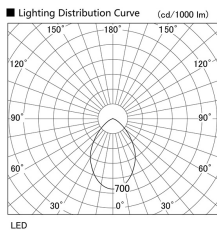

Item no. DD098-6540WW9027

Series Name: Φ 150 Spark

White Reflector

Installation	Recessed mount
Type	Φ 150 Spark
Fixture wattage	65.3W
Beam angle	59 deg
Color Temp.	2700K
CRI	Ra>90
Luminous	5177 lm
Body	Die-cast aluminum alloy
Body finish	N/A
Trim finish	White
Reflector finish	White
IP Rate	IP20
Light source	COB module
Input Voltage	AC220~240V
Dimming Type	Non-Dimmable
Certificate	CE, CCC
Cut Hole	150mm

Height (Weight)	
65.3W	152 (1.5kg)
48.5W	152 (1.5kg)
44.3W	132 (1.3kg)
33.8W	132 (1.3kg)
30.3W	132 (1.3kg)
23.0W	102 (1.0kg)