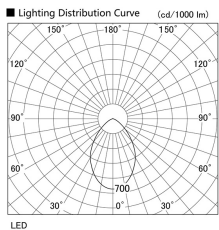

Item no. DD098-6540WW9030

Series Name: Φ 150 Spark

White Reflector

Installation	Recessed mount
Type	
Fixture wattage	65.3W
Beam angle	59 deg
Color Temp.	3000K
CRI	Ra>90
Luminous	5393 lm
Body	Die-cast aluminum alloy
Body finish	N/A
Trim finish	White
Reflector finish	White
IP Rate	IP20
Light source	COB module
Input Voltage	AC220~240V
Dimming Type	Non-Dimmable
Certificate	CE, CCC
Cut Hole	150mm

Height (Weight)	
65.3W	152 (1.5kg)
48.5W	152 (1.5kg)
44.3W	132 (1.3kg)
33.8W	132 (1.3kg)
30.3W	132 (1.3kg)
23.0W	102 (1.0kg)