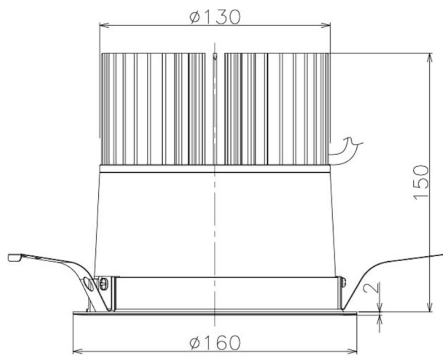

Item no. DD098-6540WW9030

Series Name:  $\Phi$ 150 Spark

White Reflector

Installation	Recessed mount
Type	$\Phi$ 150 Spark
Fixture wattage	65.3W
Beam angle	59 deg
Color Temp.	3000K
CRI	Ra>90
Luminous	5393 lm
Body	Die-cast aluminum alloy
Body finish	N/A
Trim finish	White
Reflector finish	White
IP Rate	IP20
Light source	COB module
Input Voltage	AC220~240V
Dimming Type	Non-Dimmable
Certificate	CE, CCC
Cut Hole	150mm

Height (Weight)	
65.3W	152 (1.5kg)
48.5W	152 (1.5kg)
44.3W	132 (1.3kg)
33.8W	132 (1.3kg)
30.3W	132 (1.3kg)
23.0W	102 (1.0kg)