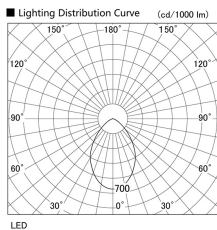

Item no. DD098-6540WW9030

Series Name:  $\Phi$ 150 Spark

White Reflector

Installation	Recessed mount
Type	$\Phi$ 150 Spark
Fixture wattage	65.3W
Beam angle	59 deg
Color Temp.	3000K
CRI	Ra>90
Luminous	5393 lm
Body	Die-cast aluminum alloy
Body finish	N/A
Trim finish	White
Reflector finish	White
IP Rate	IP20
Light source	COB module
Input Voltage	AC220~240V
Dimming Type	Non-Dimmable
Certificate	CE, CCC
Cut Hole	150mm

Height (Weight)	
65.3W	152 (1.5kg)
48.5W	152 (1.5kg)
44.3W	132 (1.3kg)
33.8W	132 (1.3kg)
30.3W	132 (1.3kg)
23.0W	102 (1.0kg)