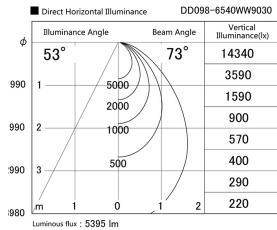

Item no. DD098-6540WW9030

Series Name: Φ 150 Spark

White Reflector

Installation	Recessed mount
Type	
Fixture wattage	65.3W
Beam angle	59 deg
Color Temp.	3000K
CRI	Ra>90
Luminous	5393 lm
Body	Die-cast aluminum alloy
Body finish	N/A
Trim finish	White
Reflector finish	White
IP Rate	IP20
Light source	COB module
Input Voltage	AC220~240V
Dimming Type	Non-Dimmable
Certificate	CE, CCC
Cut Hole	150mm

Height (Weight)	
65.3W	152 (1.5kg)
48.5W	152 (1.5kg)
44.3W	132 (1.3kg)
33.8W	132 (1.3kg)
30.3W	132 (1.3kg)
23.0W	102 (1.0kg)