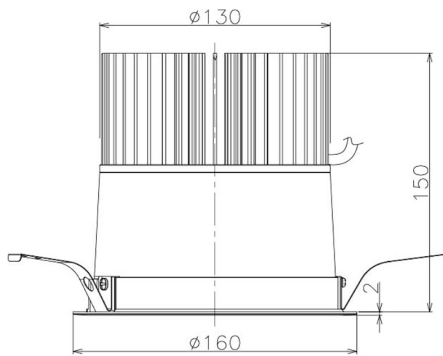

Item no. DD098-6540WW9030

Series Name: Φ 150 Spark

White Reflector

Installation	Recessed mount
Type	
Fixture wattage	65.3W
Beam angle	59 deg
Color Temp.	3000K
CRI	Ra>90
Luminous	5393 lm
Body	Die-cast aluminum alloy
Body finish	N/A
Trim finish	White
Reflector finish	White
IP Rate	IP20
Light source	COB module
Input Voltage	AC220~240V
Dimming Type	Non-Dimmable
Certificate	CE, CCC
Cut Hole	150mm

Height (Weight)	
65.3W	152 (1.5kg)
48.5W	152 (1.5kg)
44.3W	132 (1.3kg)
33.8W	132 (1.3kg)
30.3W	132 (1.3kg)
23.0W	102 (1.0kg)