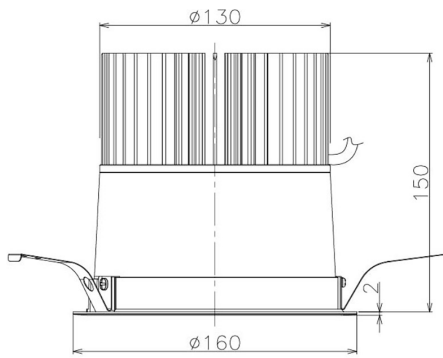

Item no. DD098-6540WW9030

Series Name: Φ 150 Spark

White Reflector

Installation	Recessed mount
Type	
Fixture wattage	65.3W
Beam angle	59 deg
Color Temp.	3000K
CRI	Ra>90
Luminous	5393 lm
Body	Die-cast aluminum alloy
Body finish	N/A
Trim finish	White
Reflector finish	White
IP Rate	IP20
Light source	COB module
Input Voltage	AC220~240V
Dimming Type	Non-Dimmable
Certificate	CE, CCC
Cut Hole	150mm

Height (Weight)	
65.3W	152 (1.5kg)
48.5W	152 (1.5kg)
44.3W	132 (1.3kg)
33.8W	132 (1.3kg)
30.3W	132 (1.3kg)
23.0W	102 (1.0kg)