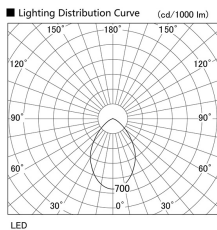

Item no. DD098-6540WW9030

Series Name: Φ 150 Spark

White Reflector

Installation	Recessed mount
Type	
Fixture wattage	65.3W
Beam angle	59 deg
Color Temp.	3000K
CRI	Ra>90
Luminous	5393 lm
Body	Die-cast aluminum alloy
Body finish	N/A
Trim finish	White
Reflector finish	White
IP Rate	IP20
Light source	COB module
Input Voltage	AC220~240V
Dimming Type	Non-Dimmable
Certificate	CE, CCC
Cut Hole	150mm

Height (Weight)	
65.3W	152 (1.5kg)
48.5W	152 (1.5kg)
44.3W	132 (1.3kg)
33.8W	132 (1.3kg)
30.3W	132 (1.3kg)
23.0W	102 (1.0kg)