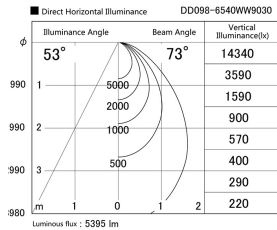

Item no. DD098-6540WW9030

Series Name:  $\Phi$ 150 Spark

White Reflector

Installation	Recessed mount
Type	$\Phi$ 150 Spark
Fixture wattage	65.3W
Beam angle	59 deg
Color Temp.	3000K
CRI	Ra>90
Luminous	5393 lm
Body	Die-cast aluminum alloy
Body finish	N/A
Trim finish	White
Reflector finish	White
IP Rate	IP20
Light source	COB module
Input Voltage	AC220~240V
Dimming Type	Non-Dimmable
Certificate	CE, CCC
Cut Hole	150mm

Height (Weight)	
65.3W	152 (1.5kg)
48.5W	152 (1.5kg)
44.3W	132 (1.3kg)
33.8W	132 (1.3kg)
30.3W	132 (1.3kg)
23.0W	102 (1.0kg)