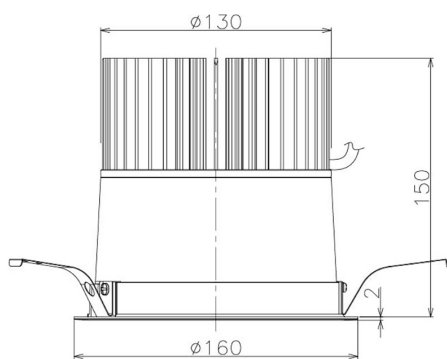

Item no. DD098-6540WW9035

Series Name: Φ 150 Spark

White Reflector

Installation	Recessed mount
Type	Φ 150 Spark
Fixture wattage	65.3W
Beam angle	59 deg
Color Temp.	3500K
CRI	Ra>90
Luminous	5501 lm
Body	Die-cast aluminum alloy
Body finish	N/A
Trim finish	White
Reflector finish	White
IP Rate	IP20
Light source	COB module
Input Voltage	AC220~240V
Dimming Type	Non-Dimmable
Certificate	CE, CCC
Cut Hole	150mm

Height (Weight)	
65.3W	152 (1.5kg)
48.5W	152 (1.5kg)
44.3W	132 (1.3kg)
33.8W	132 (1.3kg)
30.3W	132 (1.3kg)
23.0W	102 (1.0kg)