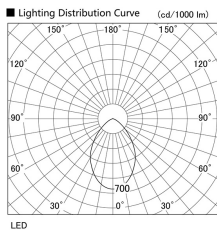

Item no. DD098-6540WW9035

Series Name:  $\Phi$ 150 Spark

White Reflector

Installation	Recessed mount
Type	
Fixture wattage	65.3W
Beam angle	59 deg
Color Temp.	3500K
CRI	Ra>90
Luminous	5501 lm
Body	Die-cast aluminum alloy
Body finish	N/A
Trim finish	White
Reflector finish	White
IP Rate	IP20
Light source	COB module
Input Voltage	AC220~240V
Dimming Type	Non-Dimmable
Certificate	CE, CCC
Cut Hole	150mm

Height (Weight)	
65.3W	152 (1.5kg)
48.5W	152 (1.5kg)
44.3W	132 (1.3kg)
33.8W	132 (1.3kg)
30.3W	132 (1.3kg)
23.0W	102 (1.0kg)