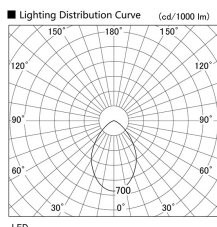

Item no. DD098-6540WW9035

Series Name: Φ 150 Spark

White Reflector

Installation	Recessed mount
Type	Φ 150 Spark
Fixture wattage	65.3W
Beam angle	59 deg
Color Temp.	3500K
CRI	Ra>90
Luminous	5501 lm
Body	Die-cast aluminum alloy
Body finish	N/A
Trim finish	White
Reflector finish	White
IP Rate	IP20
Light source	COB module
Input Voltage	AC220~240V
Dimming Type	Non-Dimmable
Certificate	CE, CCC
Cut Hole	150mm

Height (Weight)	
65.3W	152 (1.5kg)
48.5W	152 (1.5kg)
44.3W	132 (1.3kg)
33.8W	132 (1.3kg)
30.3W	132 (1.3kg)
23.0W	102 (1.0kg)