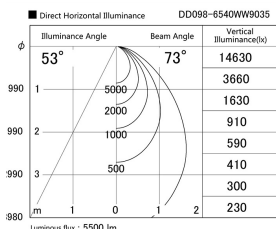

Item no. DD098-6540WW9035

Series Name: Φ 150 Spark

White Reflector

Installation	Recessed mount
Type	Φ 150 Spark
Fixture wattage	65.3W
Beam angle	59 deg
Color Temp.	3500K
CRI	Ra>90
Luminous	5501 lm
Body	Die-cast aluminum alloy
Body finish	N/A
Trim finish	White
Reflector finish	White
IP Rate	IP20
Light source	COB module
Input Voltage	AC220~240V
Dimming Type	Non-Dimmable
Certificate	CE, CCC
Cut Hole	150mm

Height (Weight)	
65.3W	152 (1.5kg)
48.5W	152 (1.5kg)
44.3W	132 (1.3kg)
33.8W	132 (1.3kg)
30.3W	132 (1.3kg)
23.0W	102 (1.0kg)