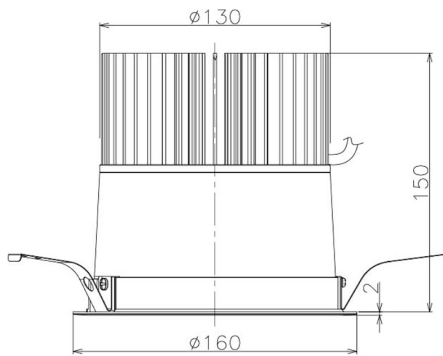

Item no. DD098-6540WW9035

Series Name:  $\Phi$ 150 Spark

White Reflector

Installation	Recessed mount
Type	
Fixture wattage	65.3W
Beam angle	59 deg
Color Temp.	3500K
CRI	Ra>90
Luminous	5501 lm
Body	Die-cast aluminum alloy
Body finish	N/A
Trim finish	White
Reflector finish	White
IP Rate	IP20
Light source	COB module
Input Voltage	AC220~240V
Dimming Type	Non-Dimmable
Certificate	CE, CCC
Cut Hole	150mm

Height (Weight)	
65.3W	152 (1.5kg)
48.5W	152 (1.5kg)
44.3W	132 (1.3kg)
33.8W	132 (1.3kg)
30.3W	132 (1.3kg)
23.0W	102 (1.0kg)