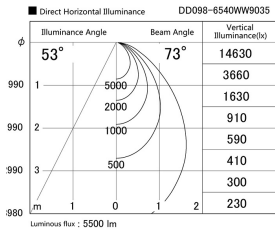

Item no. DD098-6540WW9035

Series Name:  $\Phi$ 150 Spark

White Reflector

Installation	Recessed mount
Type	
Fixture wattage	65.3W
Beam angle	59 deg
Color Temp.	3500K
CRI	Ra>90
Luminous	5501 lm
Body	Die-cast aluminum alloy
Body finish	N/A
Trim finish	White
Reflector finish	White
IP Rate	IP20
Light source	COB module
Input Voltage	AC220~240V
Dimming Type	Non-Dimmable
Certificate	CE, CCC
Cut Hole	150mm

Height (Weight)	
65.3W	152 (1.5kg)
48.5W	152 (1.5kg)
44.3W	132 (1.3kg)
33.8W	132 (1.3kg)
30.3W	132 (1.3kg)
23.0W	102 (1.0kg)