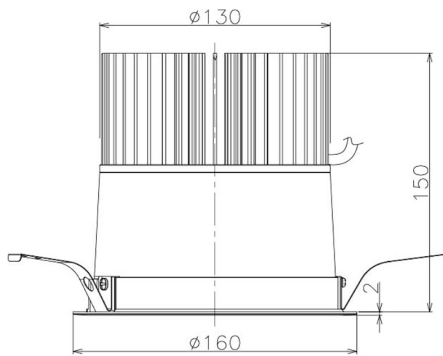

Item no. DD098-6540WW9040

Series Name: Φ 150 Spark

White Reflector

Installation	Recessed mount
Type	
Fixture wattage	65.3W
Beam angle	59 deg
Color Temp.	4000K
CRI	Ra>90
Luminous	5555 lm
Body	Die-cast aluminum alloy
Body finish	N/A
Trim finish	White
Reflector finish	White
IP Rate	IP20
Light source	COB module
Input Voltage	AC220~240V
Dimming Type	Non-Dimmable
Certificate	CE, CCC
Cut Hole	150mm

Height (Weight)	
65.3W	152 (1.5kg)
48.5W	152 (1.5kg)
44.3W	132 (1.3kg)
33.8W	132 (1.3kg)
30.3W	132 (1.3kg)
23.0W	102 (1.0kg)