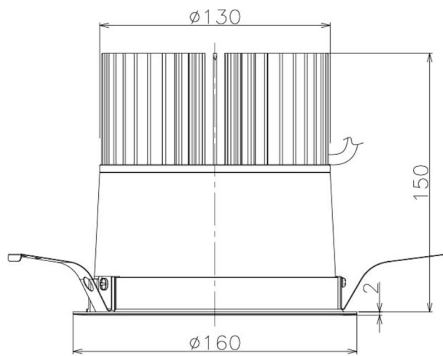

Item no. DD098-6540WW9040

Series Name: Φ 150 Spark

White Reflector

Installation	Recessed mount
Type	Φ 150 Spark
Fixture wattage	65.3W
Beam angle	59 deg
Color Temp.	4000K
CRI	Ra>90
Luminous	5555 lm
Body	Die-cast aluminum alloy
Body finish	N/A
Trim finish	White
Reflector finish	White
IP Rate	IP20
Light source	COB module
Input Voltage	AC220~240V
Dimming Type	Non-Dimmable
Certificate	CE, CCC
Cut Hole	150mm

Height (Weight)	
65.3W	152 (1.5kg)
48.5W	152 (1.5kg)
44.3W	132 (1.3kg)
33.8W	132 (1.3kg)
30.3W	132 (1.3kg)
23.0W	102 (1.0kg)