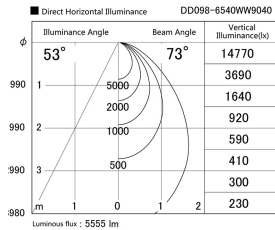

Item no. DD098-6540WW9040

Series Name: Φ 150 Spark

White Reflector

Installation	Recessed mount
Type	Φ 150 Spark
Fixture wattage	65.3W
Beam angle	59 deg
Color Temp.	4000K
CRI	Ra>90
Luminous	5555 lm
Body	Die-cast aluminum alloy
Body finish	N/A
Trim finish	White
Reflector finish	White
IP Rate	IP20
Light source	COB module
Input Voltage	AC220~240V
Dimming Type	Non-Dimmable
Certificate	CE, CCC
Cut Hole	150mm

Height (Weight)	
65.3W	152 (1.5kg)
48.5W	152 (1.5kg)
44.3W	132 (1.3kg)
33.8W	132 (1.3kg)
30.3W	132 (1.3kg)
23.0W	102 (1.0kg)