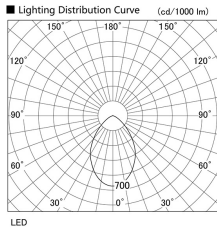

Item no. DD098-6540WW9040

Series Name: Φ 150 Spark

White Reflector

Installation	Recessed mount
Type	Φ 150 Spark
Fixture wattage	65.3W
Beam angle	59 deg
Color Temp.	4000K
CRI	Ra>90
Luminous	5555 lm
Body	Die-cast aluminum alloy
Body finish	N/A
Trim finish	White
Reflector finish	White
IP Rate	IP20
Light source	COB module
Input Voltage	AC220~240V
Dimming Type	Non-Dimmable
Certificate	CE, CCC
Cut Hole	150mm

Height (Weight)	
65.3W	152 (1.5kg)
48.5W	152 (1.5kg)
44.3W	132 (1.3kg)
33.8W	132 (1.3kg)
30.3W	132 (1.3kg)
23.0W	102 (1.0kg)