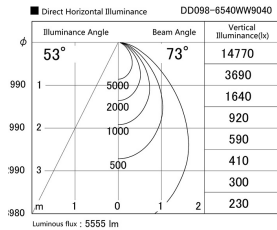

Item no. DD098-6540WW9040

Series Name: Φ 150 Spark

White Reflector

Installation	Recessed mount
Type	
Fixture wattage	65.3W
Beam angle	59 deg
Color Temp.	4000K
CRI	Ra>90
Luminous	5555 lm
Body	Die-cast aluminum alloy
Body finish	N/A
Trim finish	White
Reflector finish	White
IP Rate	IP20
Light source	COB module
Input Voltage	AC220~240V
Dimming Type	Non-Dimmable
Certificate	CE, CCC
Cut Hole	150mm

Height (Weight)	
65.3W	152 (1.5kg)
48.5W	152 (1.5kg)
44.3W	132 (1.3kg)
33.8W	132 (1.3kg)
30.3W	132 (1.3kg)
23.0W	102 (1.0kg)