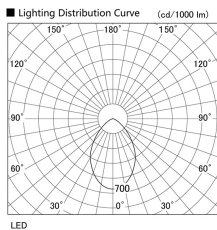

Item no. DD098-6540WW9040

Series Name: Φ 150 Spark

White Reflector

Installation	Recessed mount
Type	
Fixture wattage	65.3W
Beam angle	59 deg
Color Temp.	4000K
CRI	Ra>90
Luminous	5555 lm
Body	Die-cast aluminum alloy
Body finish	N/A
Trim finish	White
Reflector finish	White
IP Rate	IP20
Light source	COB module
Input Voltage	AC220~240V
Dimming Type	Non-Dimmable
Certificate	CE, CCC
Cut Hole	150mm

Height (Weight)	
65.3W	152 (1.5kg)
48.5W	152 (1.5kg)
44.3W	132 (1.3kg)
33.8W	132 (1.3kg)
30.3W	132 (1.3kg)
23.0W	102 (1.0kg)