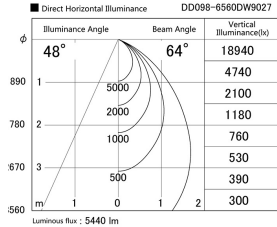

Item no. DD098-6560DW9027

Series Name:  $\Phi$ 150 Spark

Dark Mirror Reflector

Installation	Recessed mount
Type	$\Phi$ 150 Spark
Fixture wattage	65.3W
Beam angle	64 deg
Color Temp.	2700K
CRI	Ra>90
Luminous	5442 lm
Body	Die-cast aluminum alloy
Body finish	N/A
Trim finish	White
Reflector finish	Dark Mirror
IP Rate	IP20
Light source	COB module
Input Voltage	AC220~240V
Dimming Type	Non-Dimmable
Certificate	CE, CCC
Cut Hole	150mm

Height (Weight)	
65.3W	152 (1.5kg)
48.5W	152 (1.5kg)
44.3W	132 (1.3kg)
33.8W	132 (1.3kg)
30.3W	132 (1.3kg)
23.0W	102 (1.0kg)