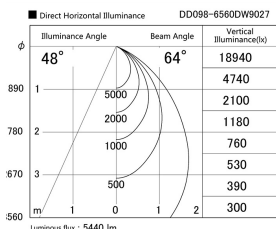

Item no. DD098-6560DW9027

Series Name: Φ 150 Spark

Dark Mirror Reflector

Installation	Recessed mount
Type	
Fixture wattage	65.3W
Beam angle	64 deg
Color Temp.	2700K
CRI	Ra>90
Luminous	5442 lm
Body	Die-cast aluminum alloy
Body finish	N/A
Trim finish	White
Reflector finish	Dark Mirror
IP Rate	IP20
Light source	COB module
Input Voltage	AC220~240V
Dimming Type	Non-Dimmable
Certificate	CE, CCC
Cut Hole	150mm

Height (Weight)	
65.3W	152 (1.5kg)
48.5W	152 (1.5kg)
44.3W	132 (1.3kg)
33.8W	132 (1.3kg)
30.3W	132 (1.3kg)
23.0W	102 (1.0kg)