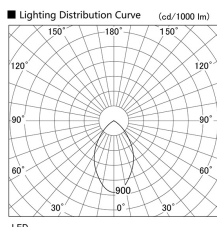

Item no. DD098-6560DW9027

Series Name: Φ 150 Spark

Dark Mirror Reflector

Installation	Recessed mount
Type	
Fixture wattage	65.3W
Beam angle	64 deg
Color Temp.	2700K
CRI	Ra>90
Luminous	5442 lm
Body	Die-cast aluminum alloy
Body finish	N/A
Trim finish	White
Reflector finish	Dark Mirror
IP Rate	IP20
Light source	COB module
Input Voltage	AC220~240V
Dimming Type	Non-Dimmable
Certificate	CE, CCC
Cut Hole	150mm

Height (Weight)	
65.3W	152 (1.5kg)
48.5W	152 (1.5kg)
44.3W	132 (1.3kg)
33.8W	132 (1.3kg)
30.3W	132 (1.3kg)
23.0W	102 (1.0kg)