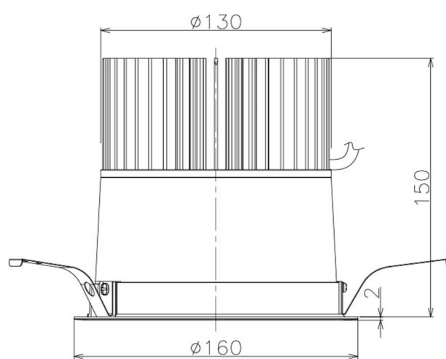

Item no. DD098-6560DW9027

Series Name: Φ 150 Spark

Dark Mirror Reflector

Installation	Recessed mount
Type	
Fixture wattage	65.3W
Beam angle	64 deg
Color Temp.	2700K
CRI	Ra>90
Luminous	5442 lm
Body	Die-cast aluminum alloy
Body finish	N/A
Trim finish	White
Reflector finish	Dark Mirror
IP Rate	IP20
Light source	COB module
Input Voltage	AC220~240V
Dimming Type	Non-Dimmable
Certificate	CE, CCC
Cut Hole	150mm

Height (Weight)	
65.3W	152 (1.5kg)
48.5W	152 (1.5kg)
44.3W	132 (1.3kg)
33.8W	132 (1.3kg)
30.3W	132 (1.3kg)
23.0W	102 (1.0kg)