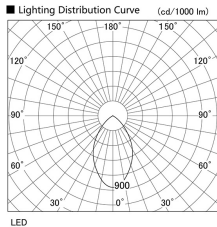

Item no. DD098-6560DW9027

Series Name:  $\Phi$ 150 Spark

Dark Mirror Reflector

Installation	Recessed mount
Type	$\Phi$ 150 Spark
Fixture wattage	65.3W
Beam angle	64 deg
Color Temp.	2700K
CRI	Ra>90
Luminous	5442 lm
Body	Die-cast aluminum alloy
Body finish	N/A
Trim finish	White
Reflector finish	Dark Mirror
IP Rate	IP20
Light source	COB module
Input Voltage	AC220~240V
Dimming Type	Non-Dimmable
Certificate	CE, CCC
Cut Hole	150mm

Height (Weight)	
65.3W	152 (1.5kg)
48.5W	152 (1.5kg)
44.3W	132 (1.3kg)
33.8W	132 (1.3kg)
30.3W	132 (1.3kg)
23.0W	102 (1.0kg)