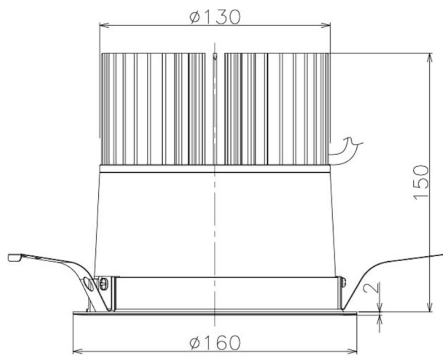

Item no. DD098-6560DW9027

Series Name:  $\Phi$ 150 Spark

Dark Mirror Reflector

Installation	Recessed mount
Type	$\Phi$ 150 Spark
Fixture wattage	65.3W
Beam angle	64 deg
Color Temp.	2700K
CRI	Ra>90
Luminous	5442 lm
Body	Die-cast aluminum alloy
Body finish	N/A
Trim finish	White
Reflector finish	Dark Mirror
IP Rate	IP20
Light source	COB module
Input Voltage	AC220~240V
Dimming Type	Non-Dimmable
Certificate	CE, CCC
Cut Hole	150mm

Height (Weight)	
65.3W	152 (1.5kg)
48.5W	152 (1.5kg)
44.3W	132 (1.3kg)
33.8W	132 (1.3kg)
30.3W	132 (1.3kg)
23.0W	102 (1.0kg)