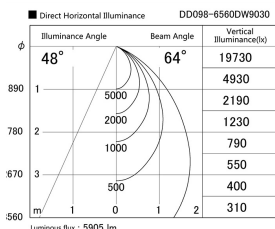

Item no. DD098-6560DW9030

Series Name: Φ 150 Spark

Dark Mirror Reflector

Installation	Recessed mount
Type	
Fixture wattage	65.3W
Beam angle	64 deg
Color Temp.	3000K
CRI	Ra>90
Luminous	5668 lm
Body	Die-cast aluminum alloy
Body finish	N/A
Trim finish	White
Reflector finish	Dark Mirror
IP Rate	IP20
Light source	COB module
Input Voltage	AC220~240V
Dimming Type	Non-Dimmable
Certificate	CE, CCC
Cut Hole	150mm

Height (Weight)	
65.3W	152 (1.5kg)
48.5W	152 (1.5kg)
44.3W	132 (1.3kg)
33.8W	132 (1.3kg)
30.3W	132 (1.3kg)
23.0W	102 (1.0kg)