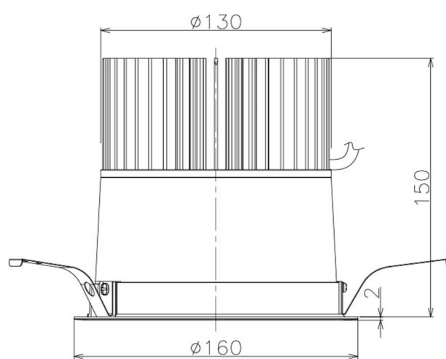

Item no. DD098-6560DW9030

Series Name: Φ 150 Spark

Dark Mirror Reflector

Installation	Recessed mount
Type	
Fixture wattage	65.3W
Beam angle	64 deg
Color Temp.	3000K
CRI	Ra>90
Luminous	5668 lm
Body	Die-cast aluminum alloy
Body finish	N/A
Trim finish	White
Reflector finish	Dark Mirror
IP Rate	IP20
Light source	COB module
Input Voltage	AC220~240V
Dimming Type	Non-Dimmable
Certificate	CE, CCC
Cut Hole	150mm

Height (Weight)	
65.3W	152 (1.5kg)
48.5W	152 (1.5kg)
44.3W	132 (1.3kg)
33.8W	132 (1.3kg)
30.3W	132 (1.3kg)
23.0W	102 (1.0kg)