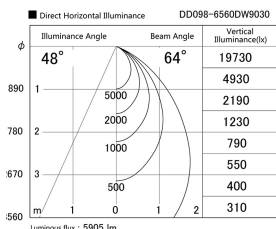

Item no. DD098-6560DW9030

Series Name: Φ 150 Spark

Dark Mirror Reflector

Installation	Recessed mount
Type	Φ 150 Spark
Fixture wattage	65.3W
Beam angle	64 deg
Color Temp.	3000K
CRI	Ra>90
Luminous	5668 lm
Body	Die-cast aluminum alloy
Body finish	N/A
Trim finish	White
Reflector finish	Dark Mirror
IP Rate	IP20
Light source	COB module
Input Voltage	AC220~240V
Dimming Type	Non-Dimmable
Certificate	CE, CCC
Cut Hole	150mm

Height (Weight)	
65.3W	152 (1.5kg)
48.5W	152 (1.5kg)
44.3W	132 (1.3kg)
33.8W	132 (1.3kg)
30.3W	132 (1.3kg)
23.0W	102 (1.0kg)