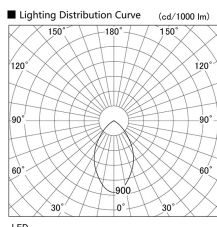

Item no. DD098-6560DW9030

Series Name: Φ 150 Spark

Dark Mirror Reflector

Installation	Recessed mount
Type	
Fixture wattage	65.3W
Beam angle	64 deg
Color Temp.	3000K
CRI	Ra>90
Luminous	5668 lm
Body	Die-cast aluminum alloy
Body finish	N/A
Trim finish	White
Reflector finish	Dark Mirror
IP Rate	IP20
Light source	COB module
Input Voltage	AC220~240V
Dimming Type	Non-Dimmable
Certificate	CE, CCC
Cut Hole	150mm

Height (Weight)	
65.3W	152 (1.5kg)
48.5W	152 (1.5kg)
44.3W	132 (1.3kg)
33.8W	132 (1.3kg)
30.3W	132 (1.3kg)
23.0W	102 (1.0kg)