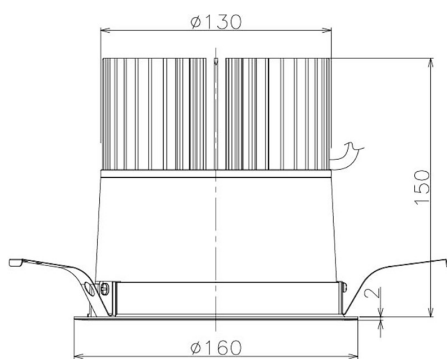

Item no. DD098-6560DW9030

Series Name: Φ 150 Spark

Dark Mirror Reflector

Installation	Recessed mount
Type	Φ 150 Spark
Fixture wattage	65.3W
Beam angle	64 deg
Color Temp.	3000K
CRI	Ra>90
Luminous	5668 lm
Body	Die-cast aluminum alloy
Body finish	N/A
Trim finish	White
Reflector finish	Dark Mirror
IP Rate	IP20
Light source	COB module
Input Voltage	AC220~240V
Dimming Type	Non-Dimmable
Certificate	CE, CCC
Cut Hole	150mm

Height (Weight)	
65.3W	152 (1.5kg)
48.5W	152 (1.5kg)
44.3W	132 (1.3kg)
33.8W	132 (1.3kg)
30.3W	132 (1.3kg)
23.0W	102 (1.0kg)