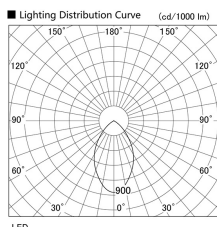

Item no. DD098-6560DW9030

Series Name: Φ 150 Spark

Dark Mirror Reflector

Installation	Recessed mount
Type	Φ 150 Spark
Fixture wattage	65.3W
Beam angle	64 deg
Color Temp.	3000K
CRI	Ra>90
Luminous	5668 lm
Body	Die-cast aluminum alloy
Body finish	N/A
Trim finish	White
Reflector finish	Dark Mirror
IP Rate	IP20
Light source	COB module
Input Voltage	AC220~240V
Dimming Type	Non-Dimmable
Certificate	CE, CCC
Cut Hole	150mm

Height (Weight)	
65.3W	152 (1.5kg)
48.5W	152 (1.5kg)
44.3W	132 (1.3kg)
33.8W	132 (1.3kg)
30.3W	132 (1.3kg)
23.0W	102 (1.0kg)