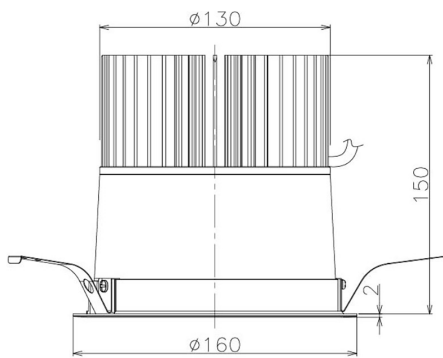

Item no. DD098-6560DW9035

Series Name: Φ 150 Spark

Dark Mirror Reflector

Installation	Recessed mount
Type	
Fixture wattage	65.3W
Beam angle	64 deg
Color Temp.	3500K
CRI	Ra>90
Luminous	5782 lm
Body	Die-cast aluminum alloy
Body finish	N/A
Trim finish	White
Reflector finish	Dark Mirror
IP Rate	IP20
Light source	COB module
Input Voltage	AC220~240V
Dimming Type	Non-Dimmable
Certificate	CE, CCC
Cut Hole	150mm

Height (Weight)	
65.3W	152 (1.5kg)
48.5W	152 (1.5kg)
44.3W	132 (1.3kg)
33.8W	132 (1.3kg)
30.3W	132 (1.3kg)
23.0W	102 (1.0kg)