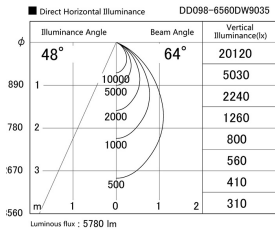

Item no. DD098-6560DW9035

Series Name: Φ 150 Spark

Dark Mirror Reflector

Installation	Recessed mount
Type	
Fixture wattage	65.3W
Beam angle	64 deg
Color Temp.	3500K
CRI	Ra>90
Luminous	5782 lm
Body	Die-cast aluminum alloy
Body finish	N/A
Trim finish	White
Reflector finish	Dark Mirror
IP Rate	IP20
Light source	COB module
Input Voltage	AC220~240V
Dimming Type	Non-Dimmable
Certificate	CE, CCC
Cut Hole	150mm

Height (Weight)	
65.3W	152 (1.5kg)
48.5W	152 (1.5kg)
44.3W	132 (1.3kg)
33.8W	132 (1.3kg)
30.3W	132 (1.3kg)
23.0W	102 (1.0kg)