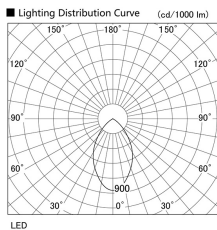

Item no. DD098-6560DW9035

Series Name: Φ 150 Spark

Dark Mirror Reflector

Installation	Recessed mount
Type	
Fixture wattage	65.3W
Beam angle	64 deg
Color Temp.	3500K
CRI	Ra>90
Luminous	5782 lm
Body	Die-cast aluminum alloy
Body finish	N/A
Trim finish	White
Reflector finish	Dark Mirror
IP Rate	IP20
Light source	COB module
Input Voltage	AC220~240V
Dimming Type	Non-Dimmable
Certificate	CE, CCC
Cut Hole	150mm

Height (Weight)	
65.3W	152 (1.5kg)
48.5W	152 (1.5kg)
44.3W	132 (1.3kg)
33.8W	132 (1.3kg)
30.3W	132 (1.3kg)
23.0W	102 (1.0kg)