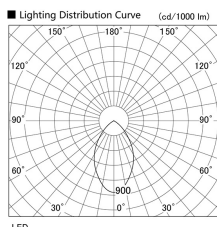

Item no. DD098-6560DW9040

Series Name:  $\Phi$ 150 Spark

Dark Mirror Reflector

Installation	Recessed mount
Type	
Fixture wattage	65.3W
Beam angle	64 deg
Color Temp.	4000K
CRI	Ra>90
Luminous	5838 lm
Body	Die-cast aluminum alloy
Body finish	N/A
Trim finish	White
Reflector finish	Dark Mirror
IP Rate	IP20
Light source	COB module
Input Voltage	AC220~240V
Dimming Type	Non-Dimmable
Certificate	CE, CCC
Cut Hole	150mm

Height (Weight)	
65.3W	152 (1.5kg)
48.5W	152 (1.5kg)
44.3W	132 (1.3kg)
33.8W	132 (1.3kg)
30.3W	132 (1.3kg)
23.0W	102 (1.0kg)