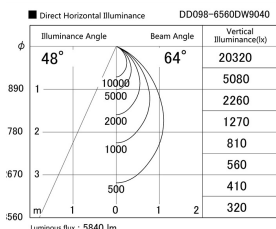

Item no. DD098-6560DW9040

Series Name:  $\Phi$ 150 Spark

Dark Mirror Reflector

Installation	Recessed mount
Type	
Fixture wattage	65.3W
Beam angle	64 deg
Color Temp.	4000K
CRI	Ra>90
Luminous	5838 lm
Body	Die-cast aluminum alloy
Body finish	N/A
Trim finish	White
Reflector finish	Dark Mirror
IP Rate	IP20
Light source	COB module
Input Voltage	AC220~240V
Dimming Type	Non-Dimmable
Certificate	CE, CCC
Cut Hole	150mm

Height (Weight)	
65.3W	152 (1.5kg)
48.5W	152 (1.5kg)
44.3W	132 (1.3kg)
33.8W	132 (1.3kg)
30.3W	132 (1.3kg)
23.0W	102 (1.0kg)