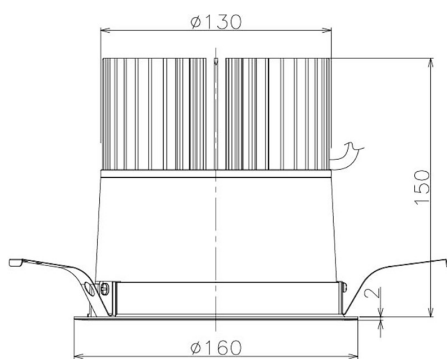

Item no. DD098-6560DW9040

Series Name:  $\Phi$ 150 Spark

Dark Mirror Reflector

Installation	Recessed mount
Type	
Fixture wattage	65.3W
Beam angle	64 deg
Color Temp.	4000K
CRI	Ra>90
Luminous	5838 lm
Body	Die-cast aluminum alloy
Body finish	N/A
Trim finish	White
Reflector finish	Dark Mirror
IP Rate	IP20
Light source	COB module
Input Voltage	AC220~240V
Dimming Type	Non-Dimmable
Certificate	CE, CCC
Cut Hole	150mm

Height (Weight)	
65.3W	152 (1.5kg)
48.5W	152 (1.5kg)
44.3W	132 (1.3kg)
33.8W	132 (1.3kg)
30.3W	132 (1.3kg)
23.0W	102 (1.0kg)