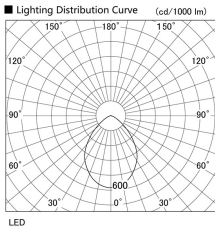

Item no. DD098-6560WW9027

Series Name:  $\Phi$ 150 Spark

White Reflector

Installation	Recessed mount
Type	$\Phi$ 150 Spark
Fixture wattage	65.3W
Beam angle	64 deg
Color Temp.	2700K
CRI	Ra>90
Luminous	5566 lm
Body	Die-cast aluminum alloy
Body finish	N/A
Trim finish	White
Reflector finish	White
IP Rate	IP20
Light source	COB module
Input Voltage	AC220~240V
Dimming Type	Non-Dimmable
Certificate	CE, CCC
Cut Hole	150mm

Height (Weight)	
65.3W	152 (1.5kg)
48.5W	152 (1.5kg)
44.3W	132 (1.3kg)
33.8W	132 (1.3kg)
30.3W	132 (1.3kg)
23.0W	102 (1.0kg)