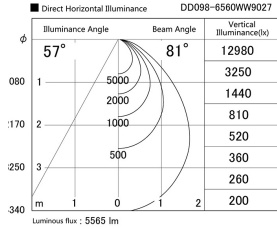

Item no. DD098-6560WW9027

Series Name:  $\Phi$ 150 Spark

White Reflector

Installation	Recessed mount
Type	$\Phi$ 150 Spark
Fixture wattage	65.3W
Beam angle	64 deg
Color Temp.	2700K
CRI	Ra>90
Luminous	5566 lm
Body	Die-cast aluminum alloy
Body finish	N/A
Trim finish	White
Reflector finish	White
IP Rate	IP20
Light source	COB module
Input Voltage	AC220~240V
Dimming Type	Non-Dimmable
Certificate	CE, CCC
Cut Hole	150mm

Height (Weight)	
65.3W	152 (1.5kg)
48.5W	152 (1.5kg)
44.3W	132 (1.3kg)
33.8W	132 (1.3kg)
30.3W	132 (1.3kg)
23.0W	102 (1.0kg)