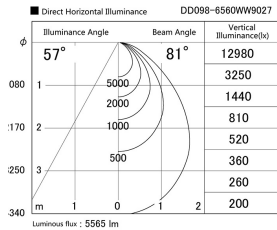

Item no. DD098-6560WW9027

Series Name: Φ 150 Spark

White Reflector

| | |
|------------------|-------------------------|
| Installation | Recessed mount |
| Type | Φ 150 Spark |
| Fixture wattage | 65.3W |
| Beam angle | 64 deg |
| Color Temp. | 2700K |
| CRI | Ra>90 |
| Luminous | 5566 lm |
| Body | Die-cast aluminum alloy |
| Body finish | N/A |
| Trim finish | White |
| Reflector finish | White |
| IP Rate | IP20 |
| Light source | COB module |
| Input Voltage | AC220~240V |
| Dimming Type | Non-Dimmable |
| Certificate | CE, CCC |
| Cut Hole | 150mm |

| Height (Weight) | |
|-----------------|-------------|
| 65.3W | 152 (1.5kg) |
| 48.5W | 152 (1.5kg) |
| 44.3W | 132 (1.3kg) |
| 33.8W | 132 (1.3kg) |
| 30.3W | 132 (1.3kg) |
| 23.0W | 102 (1.0kg) |