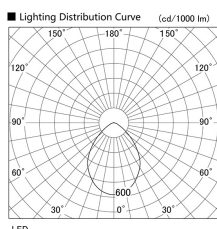

Item no. DD098-6560WW9027

Series Name: Φ 150 Spark

White Reflector

Installation	Recessed mount
Type	
Fixture wattage	65.3W
Beam angle	64 deg
Color Temp.	2700K
CRI	Ra>90
Luminous	5566 lm
Body	Die-cast aluminum alloy
Body finish	N/A
Trim finish	White
Reflector finish	White
IP Rate	IP20
Light source	COB module
Input Voltage	AC220~240V
Dimming Type	Non-Dimmable
Certificate	CE, CCC
Cut Hole	150mm

Height (Weight)	
65.3W	152 (1.5kg)
48.5W	152 (1.5kg)
44.3W	132 (1.3kg)
33.8W	132 (1.3kg)
30.3W	132 (1.3kg)
23.0W	102 (1.0kg)