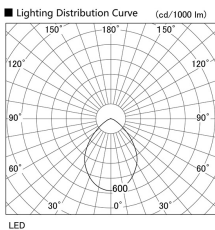

Item no. DD098-6560WW9027

Series Name: Φ 150 Spark

White Reflector

| | |
|------------------|-------------------------|
| Installation | Recessed mount |
| Type | Φ 150 Spark |
| Fixture wattage | 65.3W |
| Beam angle | 64 deg |
| Color Temp. | 2700K |
| CRI | Ra>90 |
| Luminous | 5566 lm |
| Body | Die-cast aluminum alloy |
| Body finish | N/A |
| Trim finish | White |
| Reflector finish | White |
| IP Rate | IP20 |
| Light source | COB module |
| Input Voltage | AC220~240V |
| Dimming Type | Non-Dimmable |
| Certificate | CE, CCC |
| Cut Hole | 150mm |

| Height (Weight) | |
|-----------------|-------------|
| 65.3W | 152 (1.5kg) |
| 48.5W | 152 (1.5kg) |
| 44.3W | 132 (1.3kg) |
| 33.8W | 132 (1.3kg) |
| 30.3W | 132 (1.3kg) |
| 23.0W | 102 (1.0kg) |