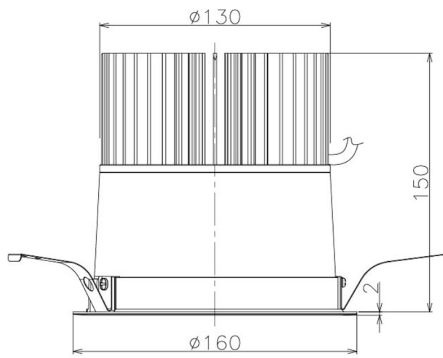

Item no. DD098-6560WW9027

Series Name:  $\Phi$ 150 Spark

White Reflector

Installation	Recessed mount
Type	$\Phi$ 150 Spark
Fixture wattage	65.3W
Beam angle	64 deg
Color Temp.	2700K
CRI	Ra>90
Luminous	5566 lm
Body	Die-cast aluminum alloy
Body finish	N/A
Trim finish	White
Reflector finish	White
IP Rate	IP20
Light source	COB module
Input Voltage	AC220~240V
Dimming Type	Non-Dimmable
Certificate	CE, CCC
Cut Hole	150mm

Height (Weight)	
65.3W	152 (1.5kg)
48.5W	152 (1.5kg)
44.3W	132 (1.3kg)
33.8W	132 (1.3kg)
30.3W	132 (1.3kg)
23.0W	102 (1.0kg)