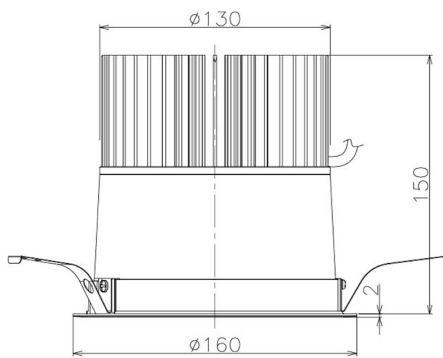

Item no. DD098-6560WW9027

Series Name: Φ 150 Spark

White Reflector

| | |
|------------------|-------------------------|
| Installation | Recessed mount |
| Type | Φ 150 Spark |
| Fixture wattage | 65.3W |
| Beam angle | 64 deg |
| Color Temp. | 2700K |
| CRI | Ra>90 |
| Luminous | 5566 lm |
| Body | Die-cast aluminum alloy |
| Body finish | N/A |
| Trim finish | White |
| Reflector finish | White |
| IP Rate | IP20 |
| Light source | COB module |
| Input Voltage | AC220~240V |
| Dimming Type | Non-Dimmable |
| Certificate | CE, CCC |
| Cut Hole | 150mm |

| Height (Weight) | |
|-----------------|-------------|
| 65.3W | 152 (1.5kg) |
| 48.5W | 152 (1.5kg) |
| 44.3W | 132 (1.3kg) |
| 33.8W | 132 (1.3kg) |
| 30.3W | 132 (1.3kg) |
| 23.0W | 102 (1.0kg) |