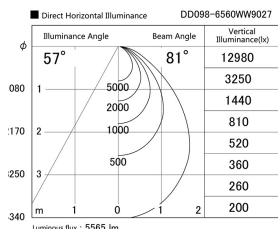

Item no. DD098-6560WW9027

Series Name: Φ 150 Spark

White Reflector

Installation	Recessed mount
Type	
Fixture wattage	65.3W
Beam angle	64 deg
Color Temp.	2700K
CRI	Ra>90
Luminous	5566 lm
Body	Die-cast aluminum alloy
Body finish	N/A
Trim finish	White
Reflector finish	White
IP Rate	IP20
Light source	COB module
Input Voltage	AC220~240V
Dimming Type	Non-Dimmable
Certificate	CE, CCC
Cut Hole	150mm

Height (Weight)	
65.3W	152 (1.5kg)
48.5W	152 (1.5kg)
44.3W	132 (1.3kg)
33.8W	132 (1.3kg)
30.3W	132 (1.3kg)
23.0W	102 (1.0kg)