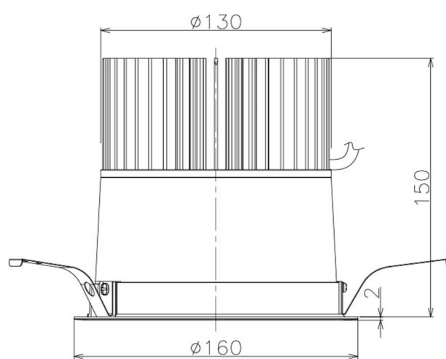

Item no. DD098-6560WW9027

Series Name: Φ 150 Spark

White Reflector

Installation	Recessed mount
Type	
Fixture wattage	65.3W
Beam angle	64 deg
Color Temp.	2700K
CRI	Ra>90
Luminous	5566 lm
Body	Die-cast aluminum alloy
Body finish	N/A
Trim finish	White
Reflector finish	White
IP Rate	IP20
Light source	COB module
Input Voltage	AC220~240V
Dimming Type	Non-Dimmable
Certificate	CE, CCC
Cut Hole	150mm

Height (Weight)	
65.3W	152 (1.5kg)
48.5W	152 (1.5kg)
44.3W	132 (1.3kg)
33.8W	132 (1.3kg)
30.3W	132 (1.3kg)
23.0W	102 (1.0kg)