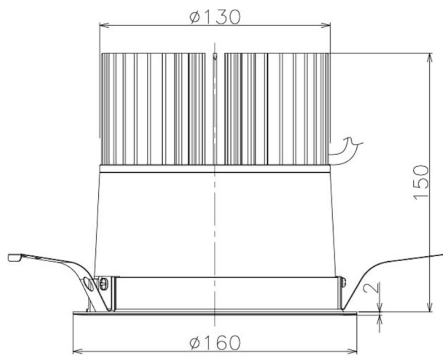

Item no. DD098-6560WW9030

Series Name:  $\Phi$ 150 Spark

White Reflector

Installation	Recessed mount
Type	$\Phi$ 150 Spark
Fixture wattage	65.3W
Beam angle	64 deg
Color Temp.	3000K
CRI	Ra>90
Luminous	5797 lm
Body	Die-cast aluminum alloy
Body finish	N/A
Trim finish	White
Reflector finish	White
IP Rate	IP20
Light source	COB module
Input Voltage	AC220~240V
Dimming Type	Non-Dimmable
Certificate	CE, CCC
Cut Hole	150mm

Height (Weight)	
65.3W	152 (1.5kg)
48.5W	152 (1.5kg)
44.3W	132 (1.3kg)
33.8W	132 (1.3kg)
30.3W	132 (1.3kg)
23.0W	102 (1.0kg)