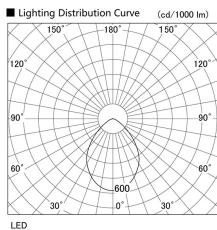

Item no. DD098-6560WW9030

Series Name:  $\Phi$ 150 Spark

White Reflector

Installation	Recessed mount
Type	$\Phi$ 150 Spark
Fixture wattage	65.3W
Beam angle	64 deg
Color Temp.	3000K
CRI	Ra>90
Luminous	5797 lm
Body	Die-cast aluminum alloy
Body finish	N/A
Trim finish	White
Reflector finish	White
IP Rate	IP20
Light source	COB module
Input Voltage	AC220~240V
Dimming Type	Non-Dimmable
Certificate	CE, CCC
Cut Hole	150mm

Height (Weight)	
65.3W	152 (1.5kg)
48.5W	152 (1.5kg)
44.3W	132 (1.3kg)
33.8W	132 (1.3kg)
30.3W	132 (1.3kg)
23.0W	102 (1.0kg)