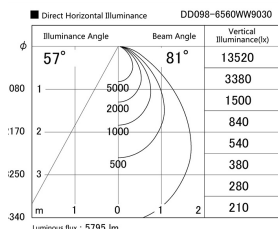

Item no. DD098-6560WW9030

Series Name: Φ 150 Spark

White Reflector

Installation	Recessed mount
Type	
Fixture wattage	65.3W
Beam angle	64 deg
Color Temp.	3000K
CRI	Ra>90
Luminous	5797 lm
Body	Die-cast aluminum alloy
Body finish	N/A
Trim finish	White
Reflector finish	White
IP Rate	IP20
Light source	COB module
Input Voltage	AC220~240V
Dimming Type	Non-Dimmable
Certificate	CE, CCC
Cut Hole	150mm

Height (Weight)	
65.3W	152 (1.5kg)
48.5W	152 (1.5kg)
44.3W	132 (1.3kg)
33.8W	132 (1.3kg)
30.3W	132 (1.3kg)
23.0W	102 (1.0kg)