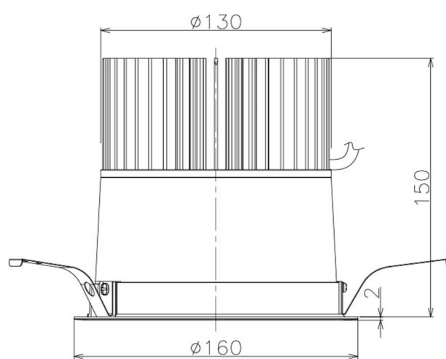

Item no. DD098-6560WW9030

Series Name: Φ 150 Spark

White Reflector

Installation	Recessed mount
Type	
Fixture wattage	65.3W
Beam angle	64 deg
Color Temp.	3000K
CRI	Ra>90
Luminous	5797 lm
Body	Die-cast aluminum alloy
Body finish	N/A
Trim finish	White
Reflector finish	White
IP Rate	IP20
Light source	COB module
Input Voltage	AC220~240V
Dimming Type	Non-Dimmable
Certificate	CE, CCC
Cut Hole	150mm

Height (Weight)	
65.3W	152 (1.5kg)
48.5W	152 (1.5kg)
44.3W	132 (1.3kg)
33.8W	132 (1.3kg)
30.3W	132 (1.3kg)
23.0W	102 (1.0kg)