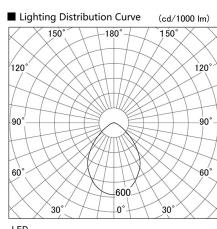

Item no. DD098-6560WW9030

Series Name: Φ 150 Spark

White Reflector

Installation	Recessed mount
Type	
Fixture wattage	65.3W
Beam angle	64 deg
Color Temp.	3000K
CRI	Ra>90
Luminous	5797 lm
Body	Die-cast aluminum alloy
Body finish	N/A
Trim finish	White
Reflector finish	White
IP Rate	IP20
Light source	COB module
Input Voltage	AC220~240V
Dimming Type	Non-Dimmable
Certificate	CE, CCC
Cut Hole	150mm

Height (Weight)	
65.3W	152 (1.5kg)
48.5W	152 (1.5kg)
44.3W	132 (1.3kg)
33.8W	132 (1.3kg)
30.3W	132 (1.3kg)
23.0W	102 (1.0kg)