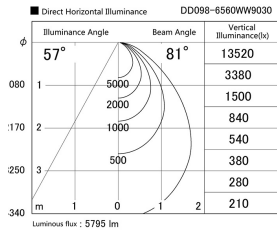

Item no. DD098-6560WW9030

Series Name:  $\Phi$ 150 Spark

White Reflector

Installation	Recessed mount
Type	$\Phi$ 150 Spark
Fixture wattage	65.3W
Beam angle	64 deg
Color Temp.	3000K
CRI	Ra>90
Luminous	5797 lm
Body	Die-cast aluminum alloy
Body finish	N/A
Trim finish	White
Reflector finish	White
IP Rate	IP20
Light source	COB module
Input Voltage	AC220~240V
Dimming Type	Non-Dimmable
Certificate	CE, CCC
Cut Hole	150mm

Height (Weight)	
65.3W	152 (1.5kg)
48.5W	152 (1.5kg)
44.3W	132 (1.3kg)
33.8W	132 (1.3kg)
30.3W	132 (1.3kg)
23.0W	102 (1.0kg)