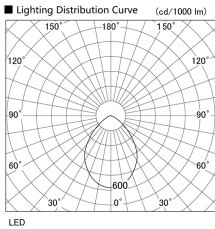

Item no. DD098-6560WW9035

Series Name: Φ 150 Spark

White Reflector

Installation	Recessed mount
Type	Φ 150 Spark
Fixture wattage	65.3W
Beam angle	64 deg
Color Temp.	3500K
CRI	Ra>90
Luminous	5913 lm
Body	Die-cast aluminum alloy
Body finish	N/A
Trim finish	White
Reflector finish	White
IP Rate	IP20
Light source	COB module
Input Voltage	AC220~240V
Dimming Type	Non-Dimmable
Certificate	CE, CCC
Cut Hole	150mm

Height (Weight)	
65.3W	152 (1.5kg)
48.5W	152 (1.5kg)
44.3W	132 (1.3kg)
33.8W	132 (1.3kg)
30.3W	132 (1.3kg)
23.0W	102 (1.0kg)