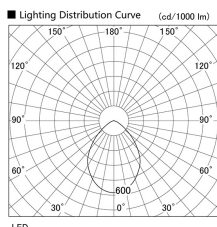

Item no. DD098-6560WW9035

Series Name: Φ 150 Spark

White Reflector

Installation	Recessed mount
Type	
Fixture wattage	65.3W
Beam angle	64 deg
Color Temp.	3500K
CRI	Ra>90
Luminous	5913 lm
Body	Die-cast aluminum alloy
Body finish	N/A
Trim finish	White
Reflector finish	White
IP Rate	IP20
Light source	COB module
Input Voltage	AC220~240V
Dimming Type	Non-Dimmable
Certificate	CE, CCC
Cut Hole	150mm

Height (Weight)	
65.3W	152 (1.5kg)
48.5W	152 (1.5kg)
44.3W	132 (1.3kg)
33.8W	132 (1.3kg)
30.3W	132 (1.3kg)
23.0W	102 (1.0kg)