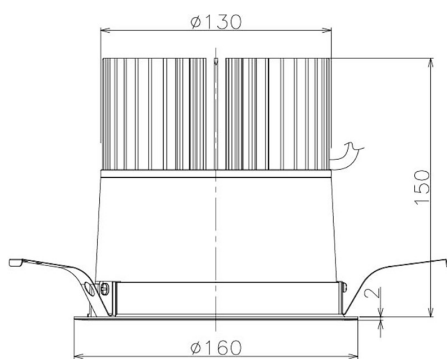

Item no. DD098-6560WW9035

Series Name: Φ 150 Spark

White Reflector

Installation	Recessed mount
Type	
Fixture wattage	65.3W
Beam angle	64 deg
Color Temp.	3500K
CRI	Ra>90
Luminous	5913 lm
Body	Die-cast aluminum alloy
Body finish	N/A
Trim finish	White
Reflector finish	White
IP Rate	IP20
Light source	COB module
Input Voltage	AC220~240V
Dimming Type	Non-Dimmable
Certificate	CE, CCC
Cut Hole	150mm

Height (Weight)	
65.3W	152 (1.5kg)
48.5W	152 (1.5kg)
44.3W	132 (1.3kg)
33.8W	132 (1.3kg)
30.3W	132 (1.3kg)
23.0W	102 (1.0kg)