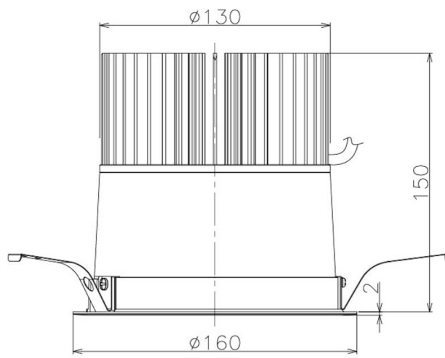

Item no. DD098-6560WW9035

Series Name: Φ 150 Spark

White Reflector

Installation	Recessed mount
Type	Φ 150 Spark
Fixture wattage	65.3W
Beam angle	64 deg
Color Temp.	3500K
CRI	Ra>90
Luminous	5913 lm
Body	Die-cast aluminum alloy
Body finish	N/A
Trim finish	White
Reflector finish	White
IP Rate	IP20
Light source	COB module
Input Voltage	AC220~240V
Dimming Type	Non-Dimmable
Certificate	CE, CCC
Cut Hole	150mm

Height (Weight)	
65.3W	152 (1.5kg)
48.5W	152 (1.5kg)
44.3W	132 (1.3kg)
33.8W	132 (1.3kg)
30.3W	132 (1.3kg)
23.0W	102 (1.0kg)