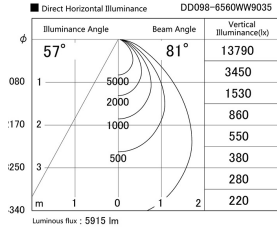

Item no. DD098-6560WW9035

Series Name: Φ 150 Spark

White Reflector

Installation	Recessed mount
Type	Φ 150 Spark
Fixture wattage	65.3W
Beam angle	64 deg
Color Temp.	3500K
CRI	Ra>90
Luminous	5913 lm
Body	Die-cast aluminum alloy
Body finish	N/A
Trim finish	White
Reflector finish	White
IP Rate	IP20
Light source	COB module
Input Voltage	AC220~240V
Dimming Type	Non-Dimmable
Certificate	CE, CCC
Cut Hole	150mm

Height (Weight)	
65.3W	152 (1.5kg)
48.5W	152 (1.5kg)
44.3W	132 (1.3kg)
33.8W	132 (1.3kg)
30.3W	132 (1.3kg)
23.0W	102 (1.0kg)