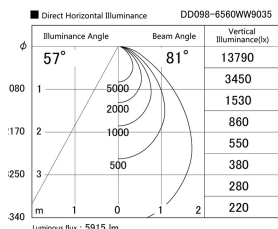

Item no. DD098-6560WW9035

Series Name: Φ 150 Spark

White Reflector

Installation	Recessed mount
Type	
Fixture wattage	65.3W
Beam angle	64 deg
Color Temp.	3500K
CRI	Ra>90
Luminous	5913 lm
Body	Die-cast aluminum alloy
Body finish	N/A
Trim finish	White
Reflector finish	White
IP Rate	IP20
Light source	COB module
Input Voltage	AC220~240V
Dimming Type	Non-Dimmable
Certificate	CE, CCC
Cut Hole	150mm

Height (Weight)	
65.3W	152 (1.5kg)
48.5W	152 (1.5kg)
44.3W	132 (1.3kg)
33.8W	132 (1.3kg)
30.3W	132 (1.3kg)
23.0W	102 (1.0kg)