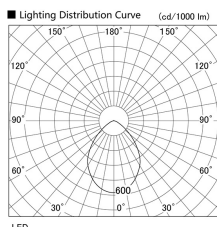

Item no. DD098-6560WW9040

Series Name: Φ 150 Spark

White Reflector

Installation	Recessed mount
Type	
Fixture wattage	65.3W
Beam angle	64 deg
Color Temp.	4000K
CRI	Ra>90
Luminous	5971 lm
Body	Die-cast aluminum alloy
Body finish	N/A
Trim finish	White
Reflector finish	White
IP Rate	IP20
Light source	COB module
Input Voltage	AC220~240V
Dimming Type	Non-Dimmable
Certificate	CE, CCC
Cut Hole	150mm

Height (Weight)	
65.3W	152 (1.5kg)
48.5W	152 (1.5kg)
44.3W	132 (1.3kg)
33.8W	132 (1.3kg)
30.3W	132 (1.3kg)
23.0W	102 (1.0kg)