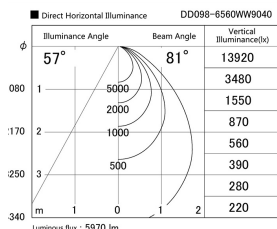

Item no. DD098-6560WW9040

Series Name: Φ 150 Spark

White Reflector

Installation	Recessed mount
Type	
Fixture wattage	65.3W
Beam angle	64 deg
Color Temp.	4000K
CRI	Ra>90
Luminous	5971 lm
Body	Die-cast aluminum alloy
Body finish	N/A
Trim finish	White
Reflector finish	White
IP Rate	IP20
Light source	COB module
Input Voltage	AC220~240V
Dimming Type	Non-Dimmable
Certificate	CE, CCC
Cut Hole	150mm

Height (Weight)	
65.3W	152 (1.5kg)
48.5W	152 (1.5kg)
44.3W	132 (1.3kg)
33.8W	132 (1.3kg)
30.3W	132 (1.3kg)
23.0W	102 (1.0kg)