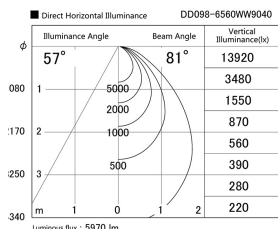

Item no. DD098-6560WW9040

Series Name: Φ 150 Spark

White Reflector

Installation	Recessed mount
Type	Φ 150 Spark
Fixture wattage	65.3W
Beam angle	64 deg
Color Temp.	4000K
CRI	Ra>90
Luminous	5971 lm
Body	Die-cast aluminum alloy
Body finish	N/A
Trim finish	White
Reflector finish	White
IP Rate	IP20
Light source	COB module
Input Voltage	AC220~240V
Dimming Type	Non-Dimmable
Certificate	CE, CCC
Cut Hole	150mm

Height (Weight)	
65.3W	152 (1.5kg)
48.5W	152 (1.5kg)
44.3W	132 (1.3kg)
33.8W	132 (1.3kg)
30.3W	132 (1.3kg)
23.0W	102 (1.0kg)