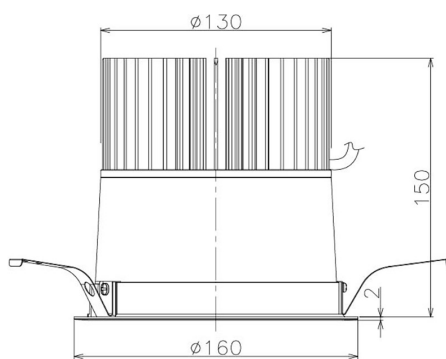

Item no. DD098-6560WW9040

Series Name: Φ 150 Spark

White Reflector

Installation	Recessed mount
Type	Φ 150 Spark
Fixture wattage	65.3W
Beam angle	64 deg
Color Temp.	4000K
CRI	Ra>90
Luminous	5971 lm
Body	Die-cast aluminum alloy
Body finish	N/A
Trim finish	White
Reflector finish	White
IP Rate	IP20
Light source	COB module
Input Voltage	AC220~240V
Dimming Type	Non-Dimmable
Certificate	CE, CCC
Cut Hole	150mm

Height (Weight)	
65.3W	152 (1.5kg)
48.5W	152 (1.5kg)
44.3W	132 (1.3kg)
33.8W	132 (1.3kg)
30.3W	132 (1.3kg)
23.0W	102 (1.0kg)