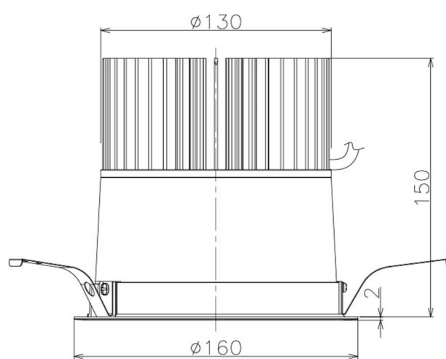

Item no. DD098-6560WW9040

Series Name: Φ 150 Spark

White Reflector

Installation	Recessed mount
Type	
Fixture wattage	65.3W
Beam angle	64 deg
Color Temp.	4000K
CRI	Ra>90
Luminous	5971 lm
Body	Die-cast aluminum alloy
Body finish	N/A
Trim finish	White
Reflector finish	White
IP Rate	IP20
Light source	COB module
Input Voltage	AC220~240V
Dimming Type	Non-Dimmable
Certificate	CE, CCC
Cut Hole	150mm

Height (Weight)	
65.3W	152 (1.5kg)
48.5W	152 (1.5kg)
44.3W	132 (1.3kg)
33.8W	132 (1.3kg)
30.3W	132 (1.3kg)
23.0W	102 (1.0kg)