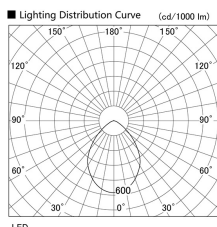

Item no. DD098-6560WW9040

Series Name: Φ 150 Spark

White Reflector

Installation	Recessed mount
Type	Φ 150 Spark
Fixture wattage	65.3W
Beam angle	64 deg
Color Temp.	4000K
CRI	Ra>90
Luminous	5971 lm
Body	Die-cast aluminum alloy
Body finish	N/A
Trim finish	White
Reflector finish	White
IP Rate	IP20
Light source	COB module
Input Voltage	AC220~240V
Dimming Type	Non-Dimmable
Certificate	CE, CCC
Cut Hole	150mm

Height (Weight)	
65.3W	152 (1.5kg)
48.5W	152 (1.5kg)
44.3W	132 (1.3kg)
33.8W	132 (1.3kg)
30.3W	132 (1.3kg)
23.0W	102 (1.0kg)